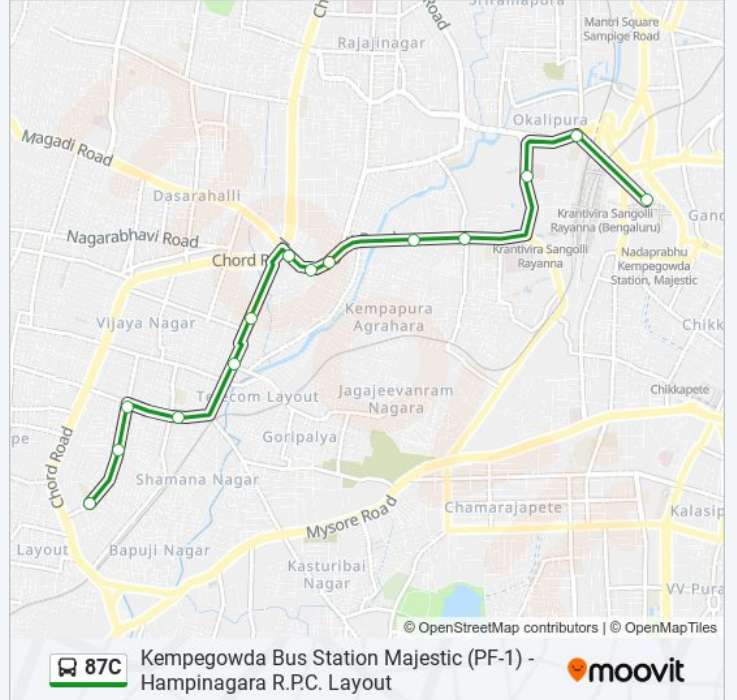

Direction: Hampinagara R.P.C. Layout

14 stops

[VIEW LINE SCHEDULE](#)

- Kempegowda Bus Station
- Okalipura
- Minerva Mill
- 5th Cross Magadi Road
- 10th Cross Magadi Road
- Prasanna Theatre
- Tollgate Magadi Main Road
- Magadi Road Toll Gate
- Pipeline Park
- Pipeline Binni Layout
- Veeranjaneya Swami
- Hampinagara Post Office
- Hampinagara 7th Main
- Hampinagara R.P.C.Layout

87C bus Time Schedule

Hampinagara R.P.C. Layout Route Timetable:

Sunday	07:00 - 20:50
Monday	07:00 - 20:50
Tuesday	07:00 - 20:50
Wednesday	07:00 - 20:50
Thursday	07:00 - 20:50
Friday	07:00 - 20:50
Saturday	07:00 - 20:50

87C bus Info

Direction: Hampinagara R.P.C. Layout

Stops: 14

Trip Duration: 15 min

Line Summary:

Direction: Kempegowda Bus Station Majestic (Pf-1)

13 stops

[VIEW LINE SCHEDULE](#)

87C bus Time Schedule

Kempegowda Bus Station Majestic (Pf-1) Route

Timetable:

Sunday	06:25 - 20:05
Monday	06:25 - 20:05
Tuesday	06:25 - 20:05
Wednesday	06:25 - 20:05
Thursday	06:25 - 20:05
Friday	06:25 - 20:05
Saturday	06:25 - 20:05