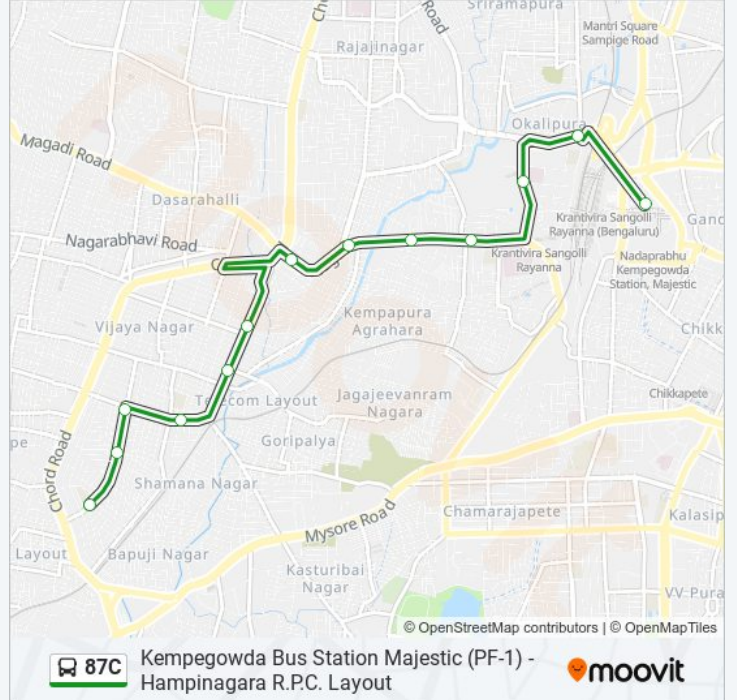

Direction: Hampinagara R.P.C. Layout

14 stops

[VIEW LINE SCHEDULE](#)

- Kempegowda Bus Station
- Okalipura
- Minerva Mill
- 5th Cross Magadi Road
- 10th Cross Magadi Road
- Prasanna Theatre
- Tollgate Magadi Main Road
- Magadi Road Toll Gate
- Pipeline Park
- Pipeline Binni Layout
- Veeranjaneya Swami
- Hampinagara Post Office
- Hampinagara 7th Main
- Hampinagara R.P.C.Layout

87C bus Info

Direction: Hampinagara R.P.C. Layout

Stops: 14

Trip Duration: 15 min

Line Summary:

Direction: Kempegowda Bus Station Majestic (Pf-1)

13 stops

[VIEW LINE SCHEDULE](#)

87C bus Time Schedule

Kempegowda Bus Station Majestic (Pf-1) Route

Timetable:

Sunday	06:25 - 20:05
Monday	06:25 - 20:05
Tuesday	06:25 - 20:05
Wednesday	06:25 - 20:05
Thursday	06:25 - 20:05
Friday	06:25 - 20:05
Saturday	06:25 - 20:05

87C bus Info

Direction: Kempegowda Bus Station Majestic (Pf-1)

Stops: 13

Trip Duration: 15 min

Line Summary:

87C bus time schedules and route maps are available in an offline PDF at moovitapp.com. Use the [Moovit App](#) to see live bus times, train schedule or subway schedule, and step-by-step directions for all public transit in Bengaluru.