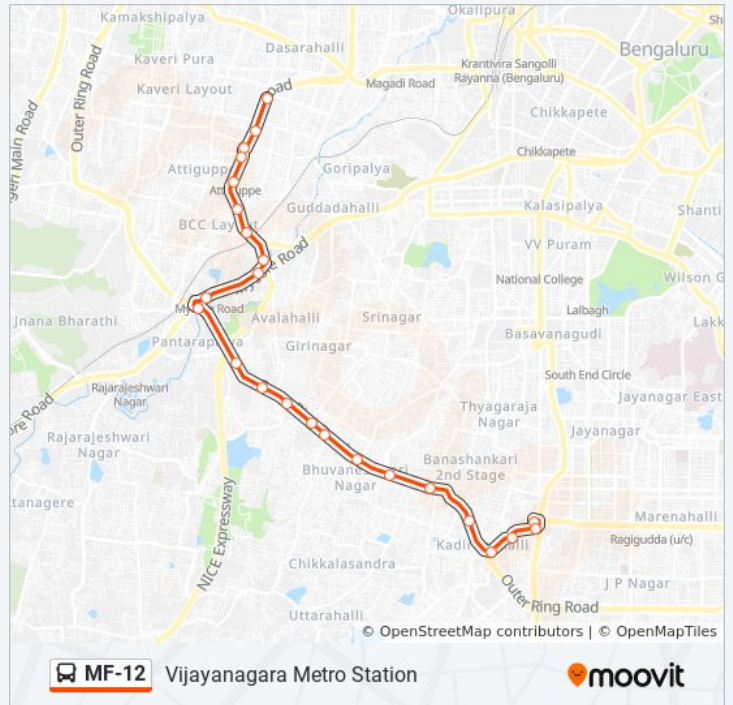

The MF-12 bus line (Banashankari Bus Station) has 2 routes. For regular weekdays, their operation hours are:

(1) Banashankari Bus Station: 6:20 AM - 8:45 PM (2) Vijayanagara Metro Station: 6:15 AM - 9:40 PM

MF-12 bus Info

Direction: Banashankari Bus Station

Stops: 20

Trip Duration: 29 min

Line Summary:

 [MF-12 bus Line Map](#)

Direction: Vijayanagara Metro Station
22 stops

[VIEW LINE SCHEDULE](#)

MF-12 bus Time Schedule

Vijayanagara Metro Station Route Timetable:

Sunday	6:15 AM - 9:40 PM
Monday	6:15 AM - 9:40 PM
Tuesday	6:15 AM - 9:40 PM
Wednesday	6:15 AM - 9:40 PM
Thursday	6:15 AM - 9:40 PM
Friday	6:15 AM - 9:40 PM
Saturday	6:15 AM - 9:40 PM

MF-12 bus Info

Direction: Vijayanagara Metro Station

Stops: 22

Trip Duration: 31 min

Line Summary:

MF-12 bus time schedules and route maps are available in an offline PDF at moovitapp.com. Use the [Moovit App](#) to see live bus times, train schedule or subway schedule, and step-by-step directions for all public transit in Bengaluru.