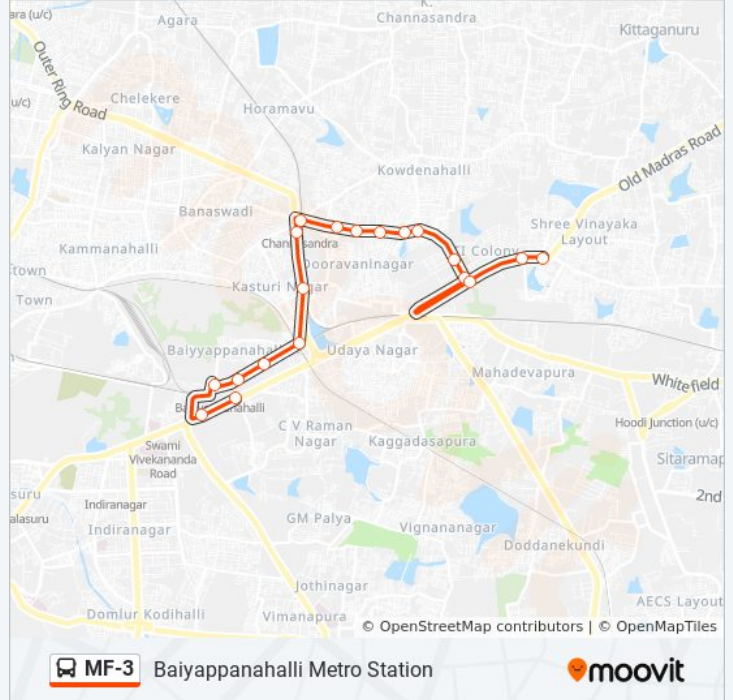

Use the Moovit App to find the closest MF-3 bus station near you and find out when is the next MF-3 bus arriving.

Direction: Kadugodi Via Graphite India

24 stops

[VIEW LINE SCHEDULE](#)

Marathahalli
Marathahalli Bridge
Munnekolalu Cross (Spice Garden)
Kundalahalli Gate
Kundalahalli
B.E.M.L.Layout
A.E.C.S.Layout
C.M.R.I.T.College
Kundalahalli Colony
Graphite India
S.A.P.Labs
I.Gate
K.T.P.O.
Whitefield Bus Station
Sathya Sai Hospital
I.T.P.L Back Gate
Big Bazar I.T.P.L.
Pattandur Agrahara Gate
I.T.P.L.Whitefield
G.R.Tech Park I.T.P.L.
B.P.L.

MF-3 bus Time Schedule

Kadugodi Via Graphite India Route Timetable:

Sunday	6:15 AM - 10:20 PM
Monday	6:15 AM - 10:20 PM
Tuesday	6:15 AM - 10:20 PM
Wednesday	6:15 AM - 10:20 PM
Thursday	6:15 AM - 10:20 PM
Friday	6:15 AM - 10:20 PM
Saturday	6:15 AM - 10:20 PM

MF-3 bus Info

Direction: Kadugodi Via Graphite India

Stops: 24

Trip Duration: 34 min

Line Summary:

Hope Farm

Kadugodi Bridge

Kadugodi Bus Station

Direction: Marathahalli Via Graphite India

24 stops

[VIEW LINE SCHEDULE](#)

Kadugodi Bus Station

Kadugodi Bridge

Hope Farm

B.P.L.

G.R.Tech Park I.T.P.L.