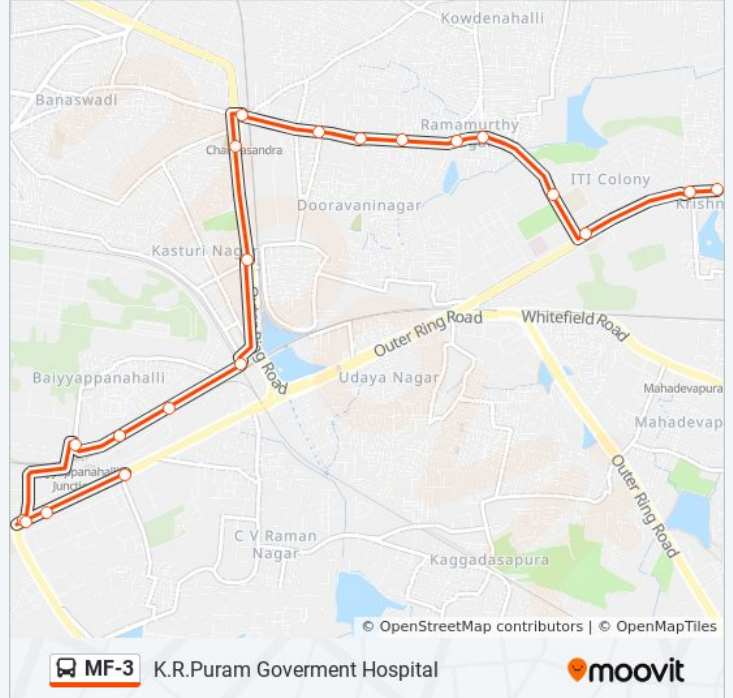

Graphite India

Kundalahalli Colony

C.M.R.I.T.College

A.E.C.S.Layout

B.E.M.L.Layout

MF-3 bus Time Schedule

Marathahalli Via Graphite India Route Timetable:

Sunday	5:30 AM - 9:00 PM
Monday	5:30 AM - 9:00 PM
Tuesday	5:30 AM - 9:00 PM
Wednesday	5:30 AM - 9:00 PM
Thursday	5:30 AM - 9:00 PM
Friday	5:30 AM - 9:00 PM
Saturday	5:30 AM - 9:00 PM

MF-3 bus Info

Direction: Marathahalli Via Graphite India

Stops: 24

Trip Duration: 36 min

Line Summary:

Kundalahalli

Kundalahalli Gate

Munnekolalu Cross (Spice Garden)

Marathahalli Bridge

Marathahalli Bridge

Marathahalli

MF-3 bus time schedules and route maps are available in an offline PDF at moovitapp.com. Use the [Moovit App](#) to see live bus times, train schedule or subway schedule, and step-by-step directions for all public transit in Bengaluru.