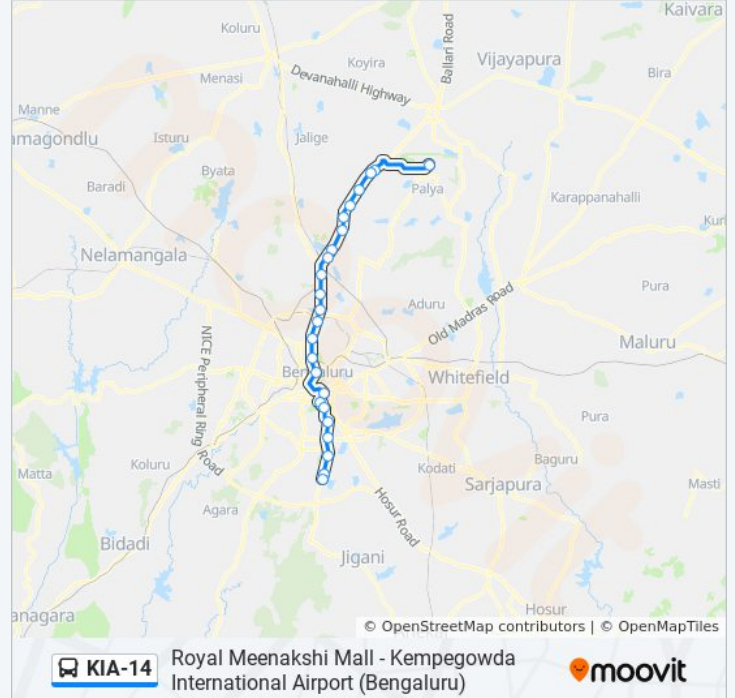

Use the Moovit App to find the closest KIA-14 bus station near you and find out when is the next KIA-14 bus arriving.

Direction: Kempegowda International Airport

27 stops

[VIEW LINE SCHEDULE](#)

Royal Meenakshi Mall
Hulimavu Gate
Bilekahalli
Gurappanapalya
Bangalore Dairy Circle
Wilson Garden Police Station
Shanthinagara Bus Station
Richmond Circle
Basava Bhavan
R.M.Guttahalli
Mekhri Circle
Hebbala
Military Dairy Farm (Esteem Mall)
Byatarayanapura
Allalassandra Gate
Kogilu Cross
Venkatala
Indian Air Force Yelahanka
Hunasamaranahalli
Bettahalasuru Cross
Chikkajala

KIA-14 bus Time Schedule

Kempegowda International Airport Route Timetable:

Sunday	24 hours
Monday	24 hours
Tuesday	24 hours
Wednesday	24 hours
Thursday	24 hours
Friday	24 hours
Saturday	24 hours

KIA-14 bus Info**Direction:** Kempegowda International Airport**Stops:** 27**Trip Duration:** 106 min**Line Summary:**

Sadahalli Gate

Navayuga Toll Airport Road

Trumpet (K.I.A)

Cargo Village

D.H.F.L.

Kempegowda International Airport

Direction: Royal Meenakshi Mall

31 stops

[VIEW LINE SCHEDULE](#)

Kempegowda International Airport

K.I.A.Terminal 2

Trumpet (K.I.A)

Navayuga Toll Airport Road

Sadahalli Gate

Chikkajala

Bettahalasuru Cross