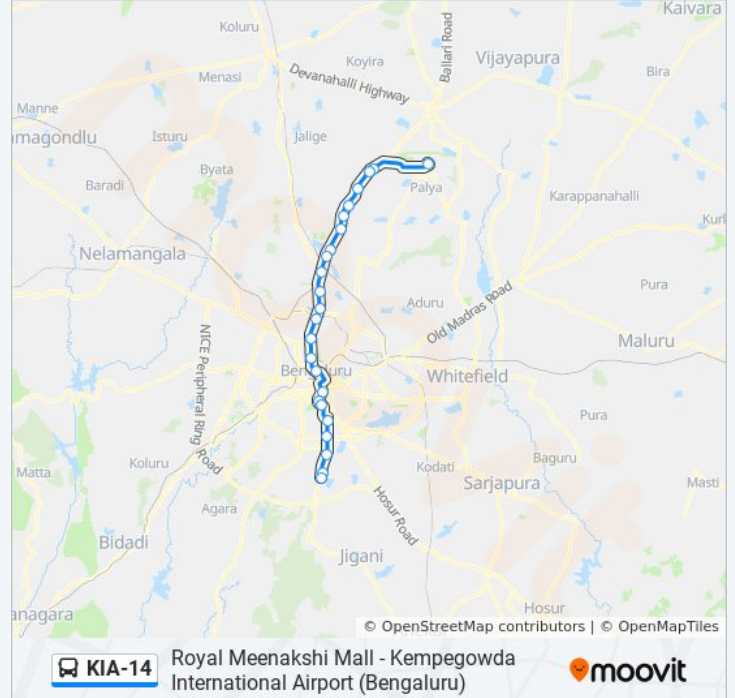

KIA-14 bus Info

Direction: Royal Meenakshi Mall

Stops: 31

Trip Duration: 111 min

Line Summary:

M.G Statue (Chinnaswamy Stadium)

Richmond Circle

Shanthinagara Bus Station

Wilson Garden Police Station

Lakkasandra

Nimhans Hospital

Bengaluru Dairy Circle

Gurappanapalya

J.P.Nagara 3rd Phase

Bilekalli

Arakere Gate

Hulimavu Gate

Royal Meenakshi Mall

KIA-14 bus time schedules and route maps are available in an offline PDF at moovitapp.com. Use the [Moovit App](#) to see live bus times, train schedule or subway schedule, and step-by-step directions for all public transit in Bengaluru.