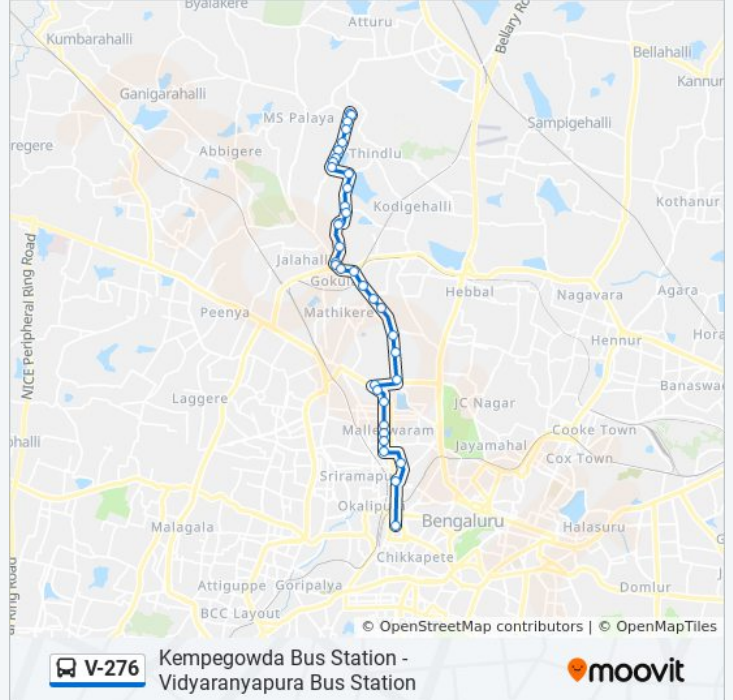

Kempegowda Bus Station - Vidyaranyapura Bus Station

[Get The App](#)

The V-276 bus line (Kempegowda Bus Station - Vidyaranyapura Bus Station) has 2 routes. For regular weekdays, their operation hours are:

V-276 bus Time Schedule

Kempegowda Bus Station Route Timetable:

Sunday	06:10 - 21:20
Monday	06:10 - 21:20
Tuesday	06:10 - 21:20
Wednesday	06:10 - 21:20
Thursday	06:10 - 21:20
Friday	06:10 - 21:20
Saturday	06:10 - 21:20

V-276 bus Info

Direction: Kempegowda Bus Station

Stops: 28

Trip Duration: 58 min

Line Summary:

13th Cross Malleshwaram
 8th Cross Malleshwaram
 Malleshwaram Circle
 Malleshwaram Link Road
 Sheshadripuram College
 Central (Towards K.B.S.Majestic)
 Kempegowda Bus Station

Direction: Vidyaranyapura Bus Station

27 stops

[VIEW LINE SCHEDULE](#)

Kempegowda Bus Station
 Central (Towards Malleshwaram)
 Malleshwaram Circle
 8th Cross Malleshwaram
 11th Cross Malleshwaram
 15th Cross Malleshwaram
 18th Cross Malleshwaram
 Tata Institute - C.V.Raman Road
 Sadashivanagara Police Station
 C.P.R.I.Quarters
 M.S.Ramaiah Hospital
 I.T.I.Layout
 Devasandra Chikkamaranahalli
 Kuvempu Circle
 B.E.L.Circle
 B.E.L.Hospital
 Nagaland Circle
 Dodda Bommasandra