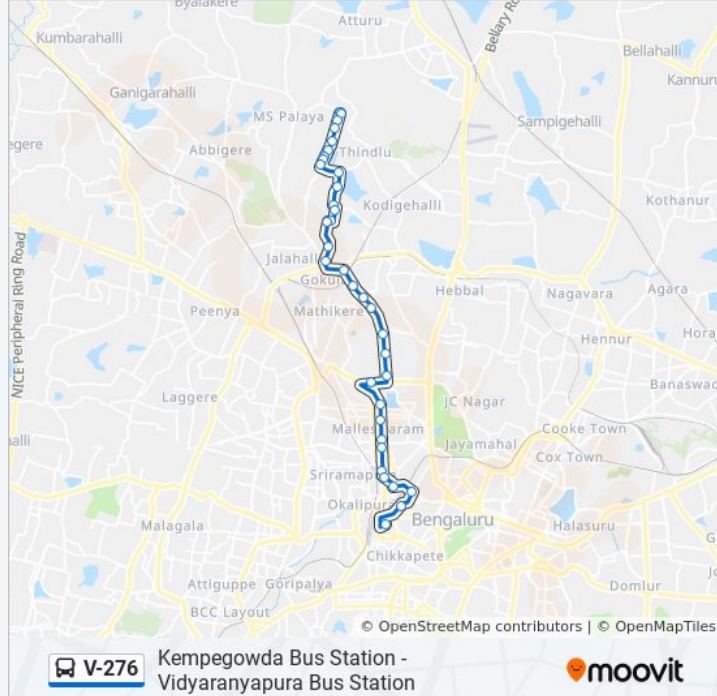

Dodda Bommasandra

Chamundeshwari Layout

Nanjappa Circle

1st Block B.E.L.Vidyananyapura

3rd Block B.E.L.Vidyananyapura

Vidyananyapura Post Office

Echal Mara Vidyananyapura

Durga Parameshwari Temple

Vidyananyapura Bus Station

V-276 bus time schedules and route maps are available in an offline PDF at moovitapp.com. Use the [Moovit App](#) to see live bus times, train schedule or subway schedule, and step-by-step directions for all public transit in Bengaluru.

[About Moovit](#) • [MaaS Solutions](#) • [Supported Countries](#) • [Mooviter Community](#)

© 2024 Moovit - All Rights Reserved

Check Live Arrival Times