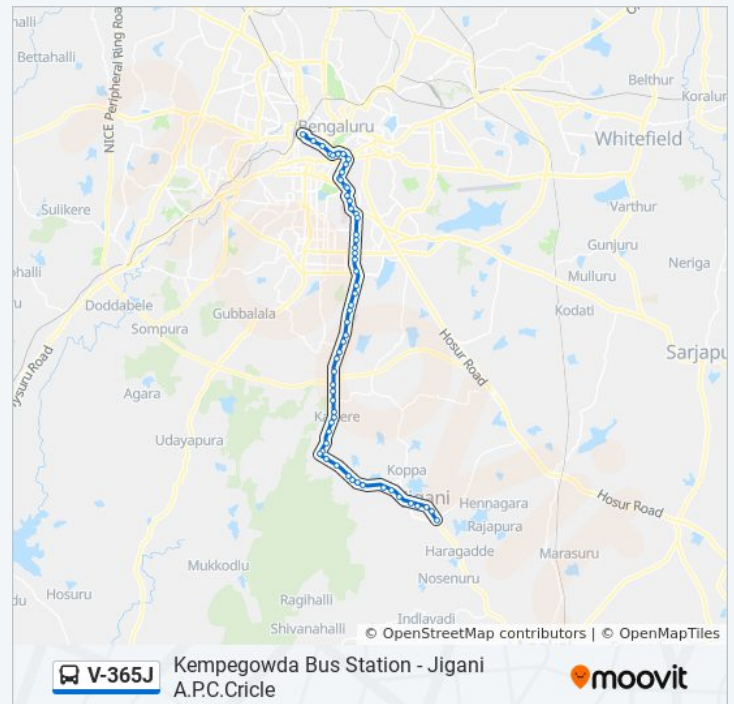

V-365J

Jigani A.P.C.Circle

Get The App

The V-365J bus line (Jigani A.P.C.Circle) has 2 routes. For regular weekdays, their operation hours are:

(1) Jigani A.P.C.Circle: 7:20 AM - 8:40 PM(2) Kempegowda Bus Station: 7:20 AM - 8:40 PM

Use the Moovit App to find the closest V-365J bus station near you and find out when is the next V-365J bus arriving.

Direction: Jigani A.P.C.Circle

55 stops

[VIEW LINE SCHEDULE](#)

Kempegowda Bus Station
Maharani College
K.R.Circle
St Marthas Hospital Corporation
Corporation
Corporation
Subbaiah Circle
K.H.Road
Shanthinagara Bus Station
Wilson Garden Police Station
Janatha Hotel Wilson Garden
Wilson Garden 12th Cross
Lakkasandra
Nimhans Hospital
Bengaluru Dairy Circle
Ananda Ashrama
Coles Road
Gurappanapalya
Jayadeva Hospital
Mico Checkpost
J.P.Nagara 3rd Phase
Bilekalli

V-365J bus Time Schedule

Kempegowda Bus Station Route Timetable:

Sunday	7:20 AM - 8:40 PM
Monday	7:20 AM - 8:40 PM
Tuesday	7:20 AM - 8:40 PM
Wednesday	7:20 AM - 8:40 PM
Thursday	7:20 AM - 8:40 PM
Friday	7:20 AM - 8:40 PM
Saturday	7:20 AM - 8:40 PM

V-365J bus Info

Direction: Kempegowda Bus Station

Stops: 55

Trip Duration: 67 min

Line Summary:

Arakere Gate

H.S.B.C.

Apollo Hospital (Bannerughatta Road)