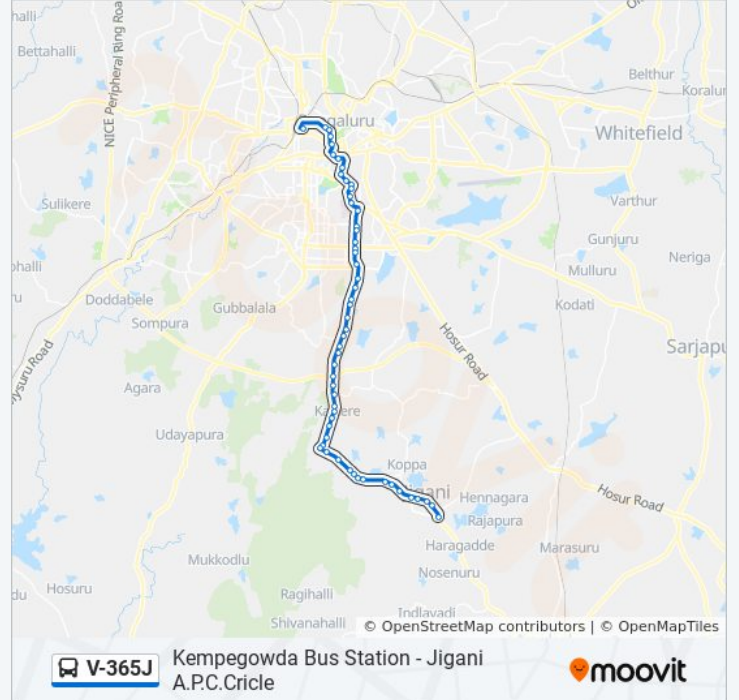

V-365J

Jigani A.P.C.Circle

Get The App

The V-365J bus line (Jigani A.P.C.Circle) has 2 routes. For regular weekdays, their operation hours are:

(1) Jigani A.P.C.Circle: 7:20 AM - 8:40 PM(2) Kempegowda Bus Station: 7:20 AM - 8:40 PM

Jigani Tent

Jigani Bus Stand

Jigani A.P.C.Circle

Direction: Kempegowda Bus Station

55 stops

[VIEW LINE SCHEDULE](#)

Jigani A.P.C.Circle
Jigani Bus Stand
Jigani Tent
Jigani Double Road
Harapanahalli
Koppa Gate
Begihalli
Mantapa Cross
Ragihalli Gate
Mantapa Cross
Junglepalya Gate
Sarala Birla Academy
Bannerughatta Circle
Vijaya Bank Bannerughatta
Ryan International School
Sampangiram Nagara
A.M.C.College
Kalkere
Tulips Resort
Koli Farm Gate / Viewers Colony
Basavanapura Gate
T John College
Gottigere
Himagiri
Kalena Agrahara
Loyola School
Hulimavu (Meenakshi Temple)
Hulimavu Gate
B.P.L.

V-365J bus Time Schedule

Kempegowda Bus Station Route Timetable:

Sunday	7:20 AM - 8:40 PM
Monday	7:20 AM - 8:40 PM
Tuesday	7:20 AM - 8:40 PM
Wednesday	7:20 AM - 8:40 PM
Thursday	7:20 AM - 8:40 PM
Friday	7:20 AM - 8:40 PM
Saturday	7:20 AM - 8:40 PM

V-365J bus Info

Direction: Kempegowda Bus Station

Stops: 55

Trip Duration: 67 min

Line Summary:

Arakere Gate

H.S.B.C.

Apollo Hospital (Bannerughatta Road)