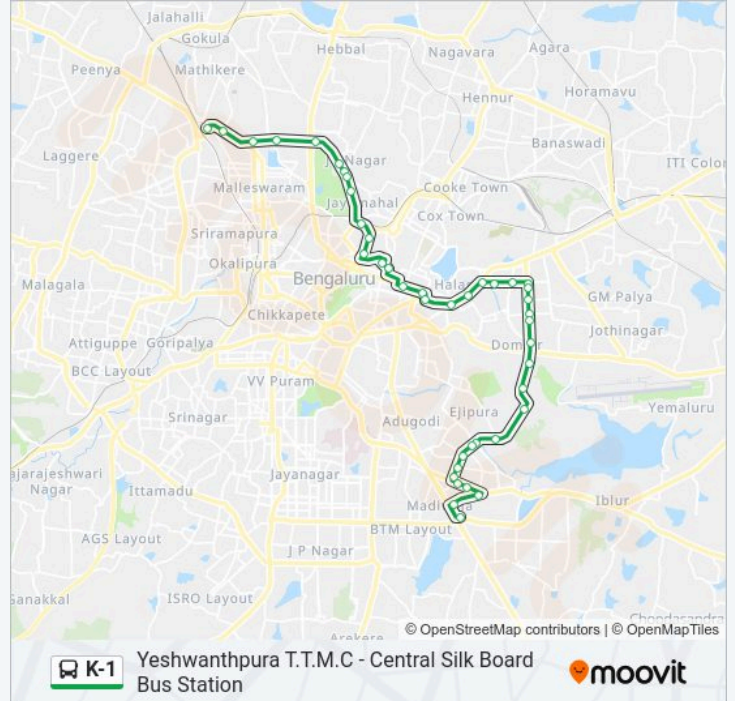

K-1 bus Info

Direction: Central Silk Board Bus Station

Stops: 42

Trip Duration: 59 min

Line Summary:

Double Road Indiranagara

Indiranagara K.F.C.

Indiranagar Police Station

6th Main Indiranagara

H.A.L.2nd Stage 12th Main

New Horizon School

Doopanahalli

Domlur Flyover

Dell

Military Bridge

Ejipura Signal (Srinivagilu)

Madiwala

Central Silk Board

Direction: Yeshwanthpura T.T.M.C

43 stops

[VIEW LINE SCHEDULE](#)

Central Silk Board

Central Silk Board

Madiwala

C.P.R.I.

Direction: Yeshwanthpura T.T.M.C

Stops: 43

Trip Duration: 61 min

Line Summary:

Tata Institute

Yeshwanthpura Circle

Yeshwanthapura T.T.M.C