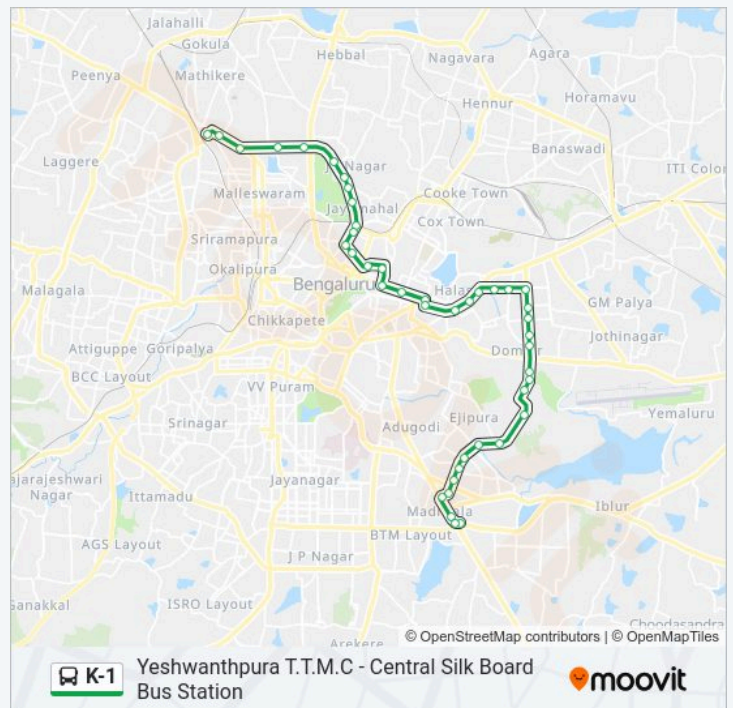

K-1 bus Info

Direction: Central Silk Board Bus Station

Stops: 42

Trip Duration: 59 min

Line Summary:

Double Road Indiranagara

Indiranagara K.F.C.

Indiranagar Police Station

The Embassy Cunningham Road

Vasanthnagara (Ambedkar Bhavana)

Cantonment Railway Station

Jayamahal

J.C.Nagara

Munireddy Palya

T.V Tower

Mekhri Circle (C.V Raman Road)

C.P.R.I.

Direction: Yeshwanthpura T.T.M.C

Stops: 43

Trip Duration: 61 min

Line Summary:

Tata Institute

Yeshwanthpura Circle

Yeshwanthapura T.T.M.C