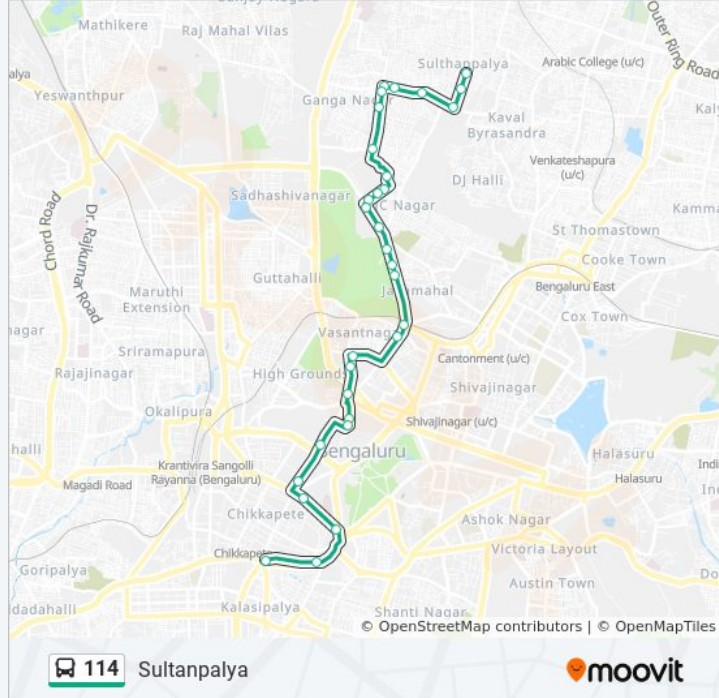

Rahamathnagara

R.T.Nagara Post Office

R.T.Nagara Police Station

H.M.T.Layout (R.T.Nagara)

1st Main Road, 3/2

Sultanpalya Cross Pushpanjali Talkies

Ashwathkatte Sultanpalya

Sultanpalya

114 bus time schedules and route maps are available in an offline PDF at moovitapp.com. Use the [Moovit App](#) to see live bus times, train schedule or subway schedule, and step-by-step directions for all public transit in Bengaluru.

[About Moovit](#) • [MaaS Solutions](#) • [Supported Countries](#) • [Mooviter Community](#)

© 2024 Moovit - All Rights Reserved

Check Live Arrival Times