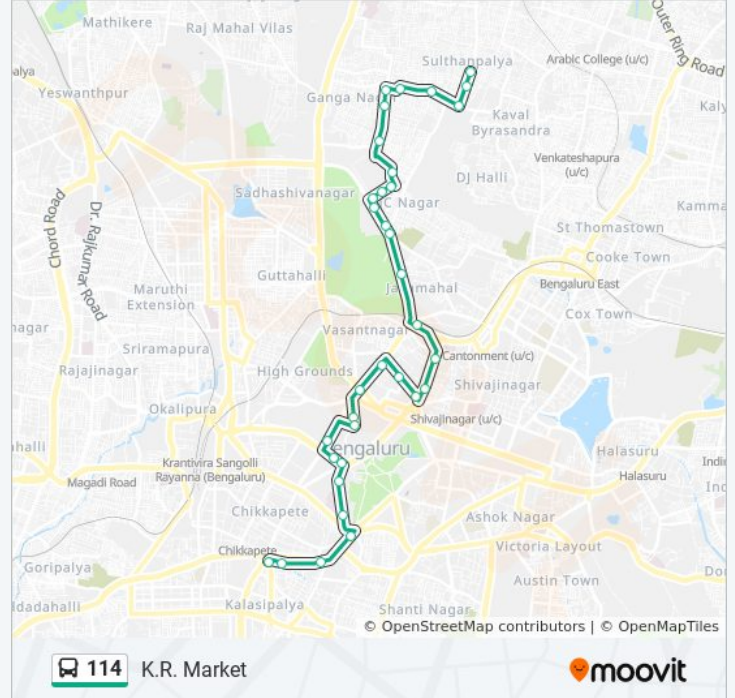

**114 bus Info****Direction:** K.R.Market**Stops:** 27**Trip Duration:** 28 min**Line Summary:**

St Marthas Hospital Corporation

Corporation

Town Hall

Krishnarajendra Market

K.R.Market