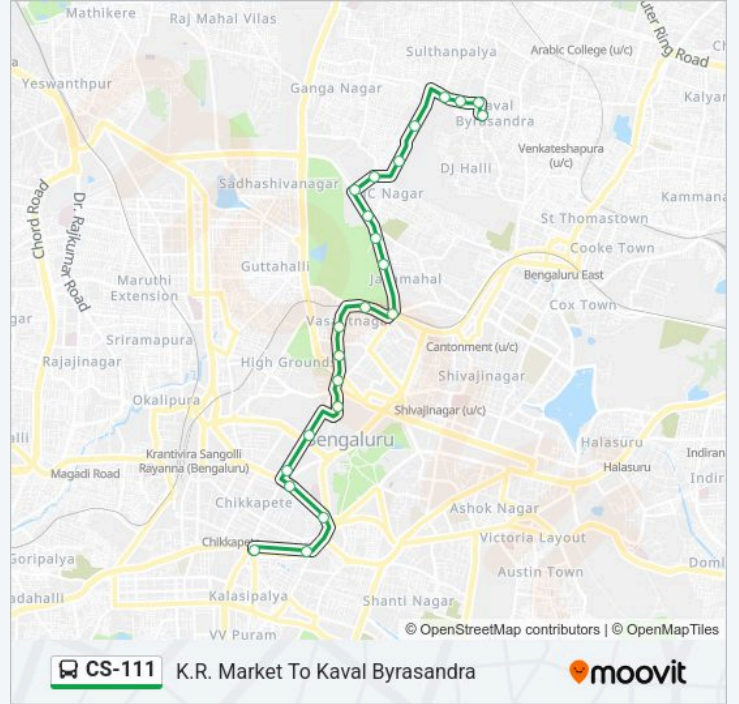

**CS-111 Line****K.R. Market To Kaval Byrasandra**[Get The App](#)

The CS-111 bus line K.R. Market To Kaval Byrasandra has one route. For regular weekdays, their operation hours are:

(1) Kaval Byrasandra: 05:50-20:45

**CS-111 bus Info**

**Direction:** Kaval Byrasandra

**Stops:** 23

**Trip Duration:** 28 min

**Line Summary:**

Manjushree Hospital

Kaval Byrasandra

CS-111 bus time schedules and route maps are available in an offline PDF at [moovitapp.com](https://moovitapp.com). Use the Moovit App to see live bus times, train schedule or subway schedule, and step-by-step directions for all public transit in Bengaluru.