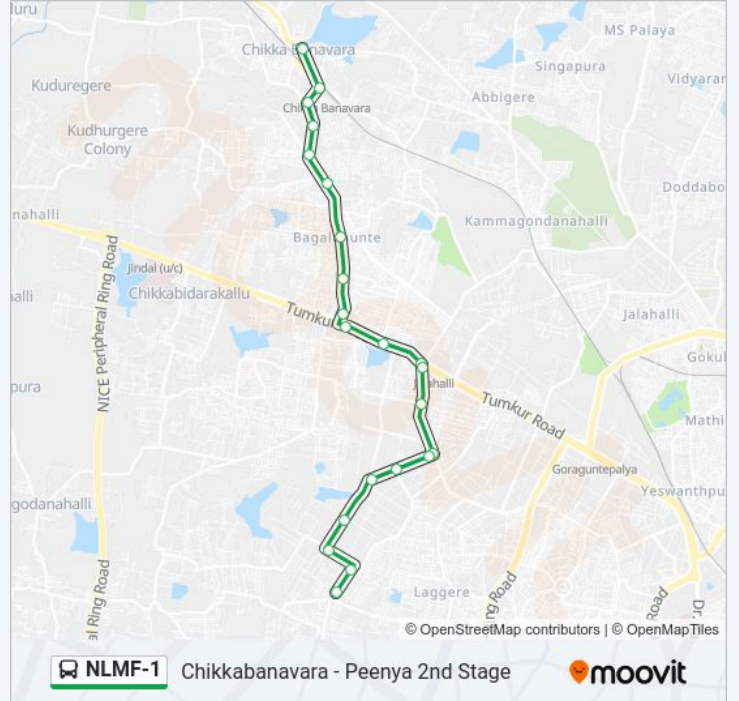

The NLMF-1 bus line (Chikkabanavara - Peenya 2nd Stage) has 2 routes. For regular weekdays, their operation hours are: (1) Chikkabanavara: 08:00 - 18:10(2) Peenya 2nd Stage: 08:40 - 18:50

Use the Moovit App to find the closest NLMF-1 bus station near you and find out when is the next NLMF-1 bus arriving.

Direction: Chikkabanavara

22 stops

[VIEW LINE SCHEDULE](#)

Peenya 2nd Stage
Rajagopala Nagara
14th Cross Peenya
Brundavana Peenya
N.T.T.F.Peenya
Rolling Mill
Tvs Cross
T.V.S.Cross
Systems Peenya
Jalahalli Cross
Jalahalli Cross
T Dasarahalli
8th Mile Dasarahalli
8th Mile
Widia School
Bagalagunte
Bone Mill
Sapthagiri College
Sapthagiri Hospital
Janapriya Apartments
Railway Station Chikkabanavara

NLMF-1 bus Time Schedule

Chikkabanavara Route Timetable:

Sunday	08:00 - 18:10
Monday	08:00 - 18:10
Tuesday	08:00 - 18:10
Wednesday	08:00 - 18:10
Thursday	08:00 - 18:10
Friday	08:00 - 18:10
Saturday	08:00 - 18:10

NLMF-1 bus Info**Direction:** Chikkabanavara**Stops:** 22**Trip Duration:** 30 min**Line Summary:**

Chikka Banavara

Direction: Peenya 2nd Stage

20 stops

[VIEW LINE SCHEDULE](#)

- Chikka Banavara
- Railway Station Chikkabanavara
- Janapriya Apartment
- Sapthagiri Hospital
- Sapthagiri College
- Bone Mill
- Bagalagunte Bus Station
- Bagalagunte
- Widia School
- 8th Mile Dasarahalli
- T Dasarahalli
- Jalahalli Cross
- Systems Peenya
- Tvs Cross
- Rolling Mill
- N.T.T.F.Peenya
- Brundavana Peenya
- 14th Cross Peenya