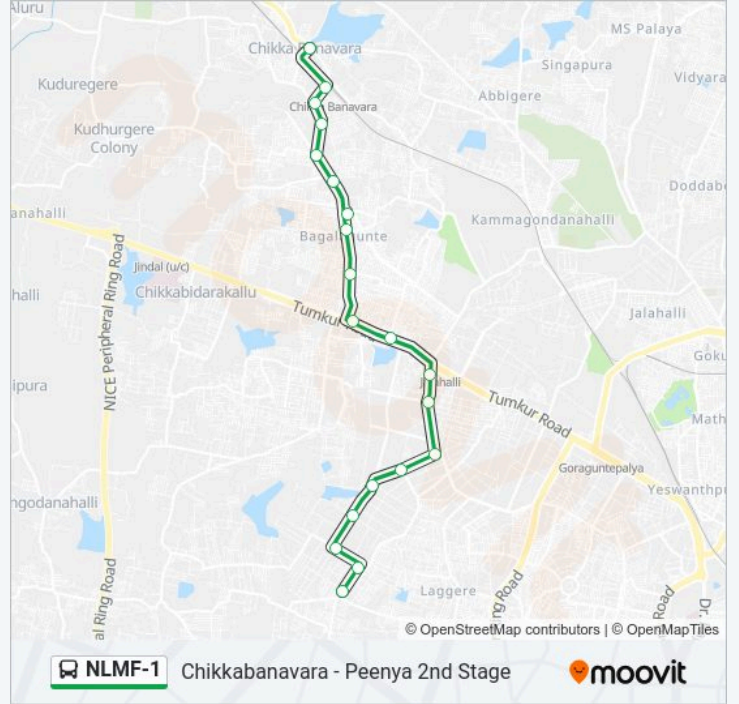

The NLMF-1 bus line (Chikkabanavara - Peenya 2nd Stage) has 2 routes. For regular weekdays, their operation hours are: (1) Chikkabanavara: 08:00 - 18:10(2) Peenya 2nd Stage: 08:40 - 18:50

Use the Moovit App to find the closest NLMF-1 bus station near you and find out when is the next NLMF-1 bus arriving.

Direction: Chikkabanavara

22 stops

[VIEW LINE SCHEDULE](#)

Peenya 2nd Stage
Rajagopala Nagara
14th Cross Peenya
Brundavana Peenya
N.T.T.F.Peenya
Rolling Mill
Tvs Cross
T.V.S.Cross
Systems Peenya
Jalahalli Cross
Jalahalli Cross
T Dasarahalli
8th Mile Dasarahalli
8th Mile
Widia School
Bagalagunte
Bone Mill
Sapthagiri College
Sapthagiri Hospital
Janapriya Apartments
Railway Station Chikkabanavara

NLMF-1 bus Info**Direction:** Chikkabanavara**Stops:** 22**Trip Duration:** 30 min**Line Summary:**

Chikka Banavara

Direction: Peenya 2nd Stage

20 stops

[VIEW LINE SCHEDULE](#)

- Chikka Banavara
- Railway Station Chikkabanavara
- Janapriya Apartment
- Sapthagiri Hospital
- Sapthagiri College
- Bone Mill
- Bagalagunte Bus Station
- Bagalagunte
- Widia School
- 8th Mile Dasarahalli
- T Dasarahalli
- Jalahalli Cross
- Systems Peenya
- Tvs Cross
- Rolling Mill
- N.T.T.F.Peenya
- Brundavana Peenya
- 14th Cross Peenya

NLMF-1 bus Info

Direction: Peenya 2nd Stage

Stops: 20

Trip Duration: 25 min

Line Summary:

Rajagopala Nagara

Peenya 2nd Stage

NLMF-1 bus time schedules and route maps are available in an offline PDF at moovitapp.com. Use the Moovit App to see live bus times, train schedule or subway schedule, and step-by-step directions for all public transit in Bengaluru.