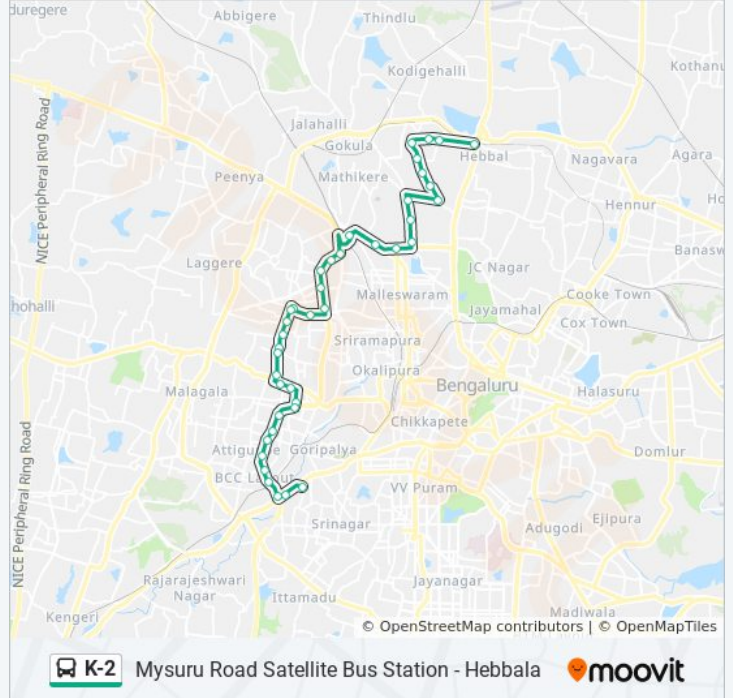

Direction: Hebbala

37 stops

[VIEW LINE SCHEDULE](#)

- Mysore Road Bus Station
- Iyyannashetty
- Deepanjalinagara
- Attiguppe
- Attiguppe / Bunts Sangha
- Vijayanagara Bus Station
- Maruthi Mandira
- Vijayanagara
- MC Layout
- Agrahara Dasarahalli
- K.H.B. Colony / Unani Hospital
- Havanur Circle
- Havanur Circle
- 8th Main Kamalanagara
- Water Tank Kamalanagara
- Shankar Mutt
- Modi Hospital
- Rajajinagara Metro Station
- 1st Block Rajajinagara
- Mahalakshmi Layout Entrance
- Iskcon Temple
- Government Soap Factory

Direction: Hebbala

Stops: 37

Trip Duration: 52 min

Line Summary:

Yeshwanthapura Bus Station
 Yeshwanthpura Circle
 Tata Institute - C.V.Raman Road
 Sadashivanagara Police Station
 C.P.R.I.Quarters
 M.S.Ramaiah Hospital
 M.S.Ramaiah Hospital (80 Feet Road)
 Ashwathnagara
 Geddalahalli
 Sanjayanagara
 Nisarga Diagnostics
 Nagashettyhalli
 Bhoopasandra Ayyappa Bakery
 Bhoopasandra
 Hebbala

Direction: Mysore Road Bus Station

40 stops
[VIEW LINE SCHEDULE](#)

Hebbala
 Bhoopasandra
 Bhoopasandra Ayyappa Bakery
 Nagashettyhalli
 Nisarga Diagnostics
 Sanjayanagara
 Geddalahalli
 Ashwathnagara
 M.S.Ramaiah Hospital (80 Feet Road)
 M.S.Ramaiah Hospital
 C.P.R.I.Quarters
 Sadashivanagara Police Station
 Tata Institute
 Yeshwanthpura Circle

K-2 bus Info

Direction: Mysore Road Bus Station
Stops: 40
Trip Duration: 52 min
Line Summary:

Yeshwanthapura Bus Station

Government Soap Factory

Iskcon Temple

Mahalakshmi Layout Entrance

Rajajinagara 1st Block