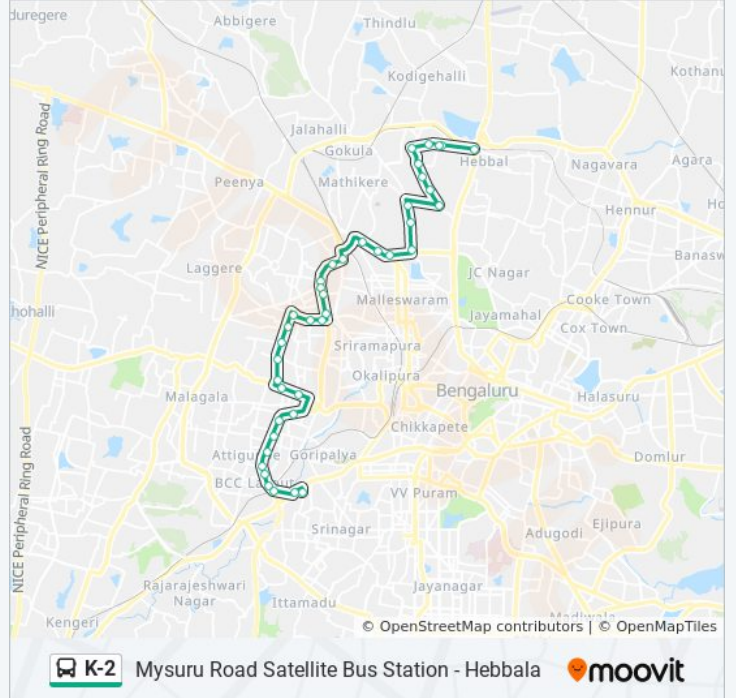

Yeshwanthapura Bus Station

Government Soap Factory

Iskcon Temple

Mahalakshmi Layout Entrance

Rajajinagara 1st Block

1st Block Rajajinagara

Rajajinagara Metro Station

Navarang Theatre

Modi Hospital

Shankar Mutt

Water Tank Kamalanagara

8th Main Kamalanagara

Havanur Circle

Havanur Circle

K.H.B. Colony / Unani Hospital

Agrahara Dasarahalli

Agrahara Dasarahalli

M.C.Layout

Vijayanagara Vijaya Bank

Vijayanagara

Maruthi Mandira

Vijayanagara Bus Station

Attiguppe

Deepanjalinagara

Bapujinagara

Mysore Road Bus Station

K-2 bus time schedules and route maps are available in an offline PDF at moovitapp.com. Use the [Moovit App](#) to see live bus times, train schedule or subway schedule, and step-by-step directions for all public transit in Bengaluru.

[About Moovit](#) • [MaaS Solutions](#) • [Supported Countries](#) • [Mooviter Community](#)

© 2024 Moovit - All Rights Reserved

Check Live Arrival Times