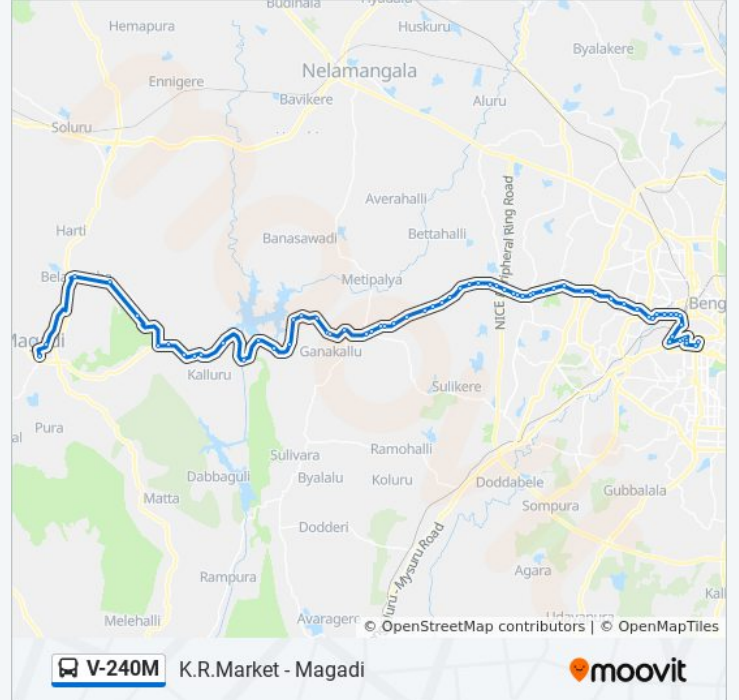

Deva Machohalli Cross

Peddnapalya Cross

Tavarekere

Ganesha Temple Tavarekere

Lakkuppe

Channadasipalya

Honaganahatti

Channenahalli

Channenahalli Arch

Hamsa Farm

Seegehalli Cross

Kadabagere Cross

Machohalli Gate

Forest Gate

Chikka Gollarahatti

Kachohalli Gate

Gollarahatti

Kempegowda Nagara

Byadarahalli

East West College Cross

Anjananagara

Herohalli Cross

Janapriya Apartment

Sunkadakatte

Junction Of Sunkadakatte

Kottige Palya

Summanahalli

Kamakshipalya

K.H.B.Colony

Agrahara Dasarahalli

Agrahara Dasarahalli

Toll Gate Magadi Road

Prasanna Theatre