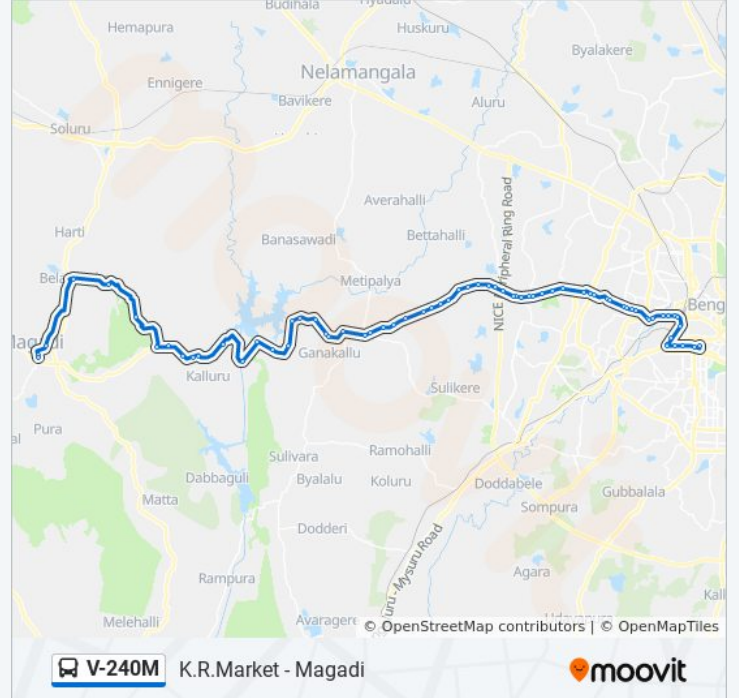

Pooja Convention Hall

Sumanahalli

Kottige Palya

Junction Of Sunkadakatte

Sunkadakatte

Janapriya Apartment

Herohalli Cross

Anjananagara

East West College Cross

Byadarahalli

Kempegowda Nagara

Gollarahatti

Kachohalli Gate

Chikka Gollarahatti

Forest Gate

Machohalli Gate

Kadabagere Cross

Seegehalli Cross

Hamsa Farm

Channenahalli Arch

Channenahalli

Honaganahatti

Channadasipalya

Lakkuppe

Ganesha Temple Tavarekere

Tavarekere

Peddanapalya Cross

Deva Machohalli Cross

Karikallu

R.I.N.A.C.Factory Marenahalli

Marenahalli

Cholanayakanahalli

Gangappanahalli