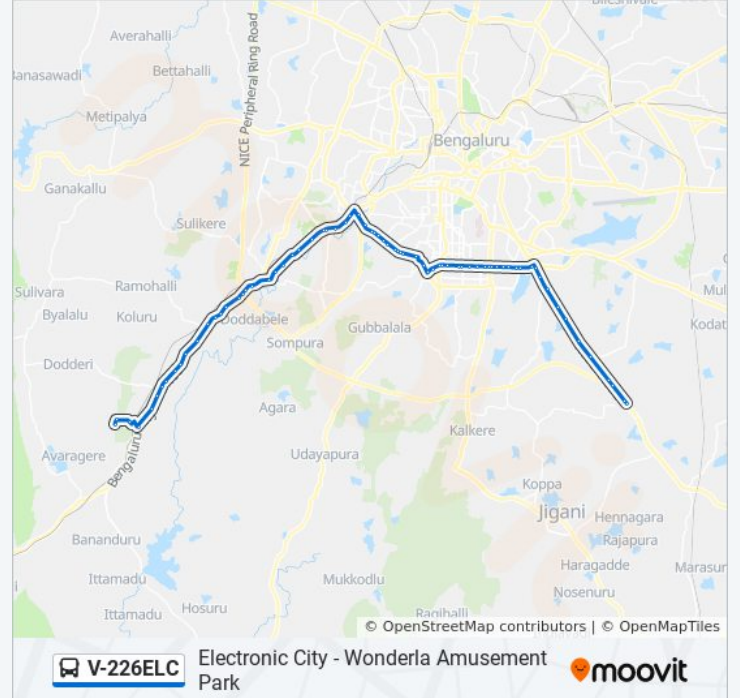

Dubasipalya Cross

R.V.College

Jayaram Das Factory

Bengaluru University Gate

Rajarajeshwari Nagara Gate

B.W.S.S.B.Quarters Nayandahalli

Nayandahalli

Junction Of Nayandahalli

Veerabhadra Nagara

P.E.S.College

Hoskerehalli Petrol Bunk

Hosakerehalli Cross

Janatha Bazar Banashankari

Kathriguppe

Kamakya Talkies (Depot 13 Gate)

Devegowda Petrol Bunk

Kadirenalli Cross

Kadirenahalli Cross

Banashankari Bus Station

Sangam Circle

Jayanagar 5th Block

Marenahalli

Ragigudda Temple

Jayanagar East

M.I.C.O.Layout

B.T.M.Layout Water Tank

16th Main B.T.M.Layout

Kuvempunagara (B.T.M.Layout)

Central Silk Board

Roopena Agrahara

Bommanahalli

Garvebhavi Palya

Kudlu Gate