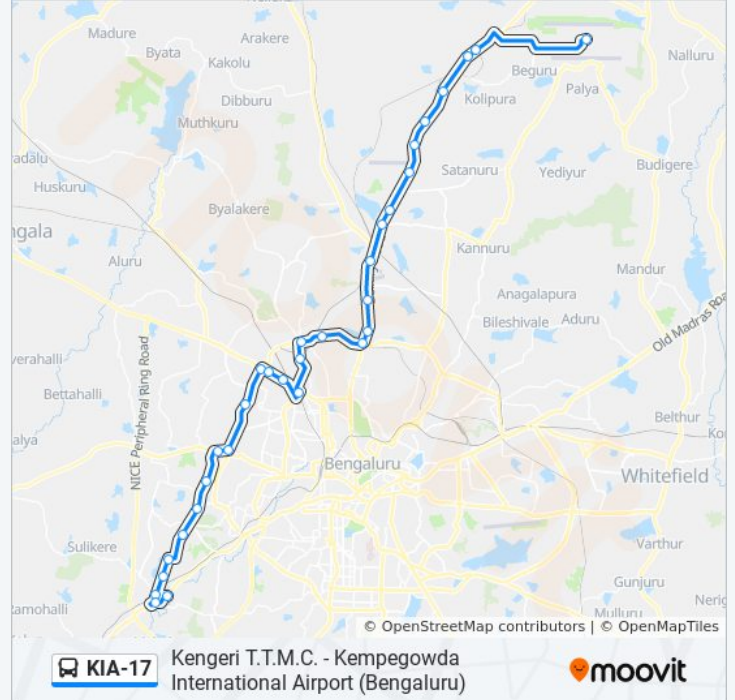

Allalasanra Gate

Kogilu Cross

Venkatala

Indian Air Force Yelahanka

Hunasamaranahalli

Bettahalasuru Cross

Chikkajala

Sadahalli Gate

Navayuga Toll Airport Road

Trumpet (K.I.A)

Cargo Village

D.H.F.L.

Kempegowda International Airport

KIA-17 bus time schedules and route maps are available in an offline PDF at moovitapp.com. Use the [Moovit App](#) to see live bus times, train schedule or subway schedule, and step-by-step directions for all public transit in Bengaluru.

[About Moovit](#) · [MaaS Solutions](#) · [Supported Countries](#) · [Mooviter Community](#)

© 2024 Moovit - All Rights Reserved

Check Live Arrival Times