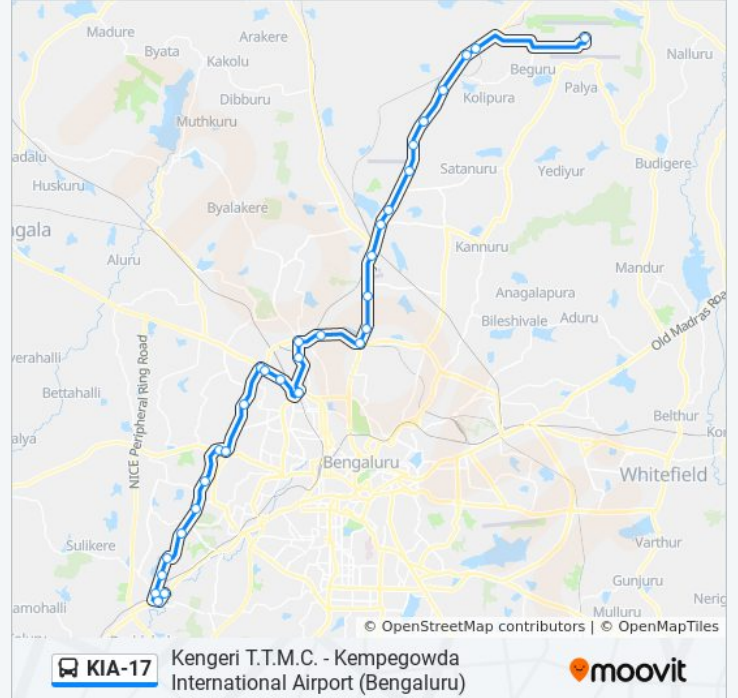

**KIA-17 bus Info****Direction:** B.E.M.L.Layout 5th Stage**Stops:** 28**Trip Duration:** 116 min**Line Summary:**

Summanahalli

Malagala

Manasanagara

Nayandahalli

Rajarajeshwari Temple

B.E.M.L.Complex

B.E.M.L.Layout 5th Stage

### Direction: Kempegowda International Airport

31 stops

[VIEW LINE SCHEDULE](#)

B.E.M.L.Layout 5th Stage

B.E.M.L.Complex

Rajarajeshwari Temple

Nayandahalli

Manasanagara