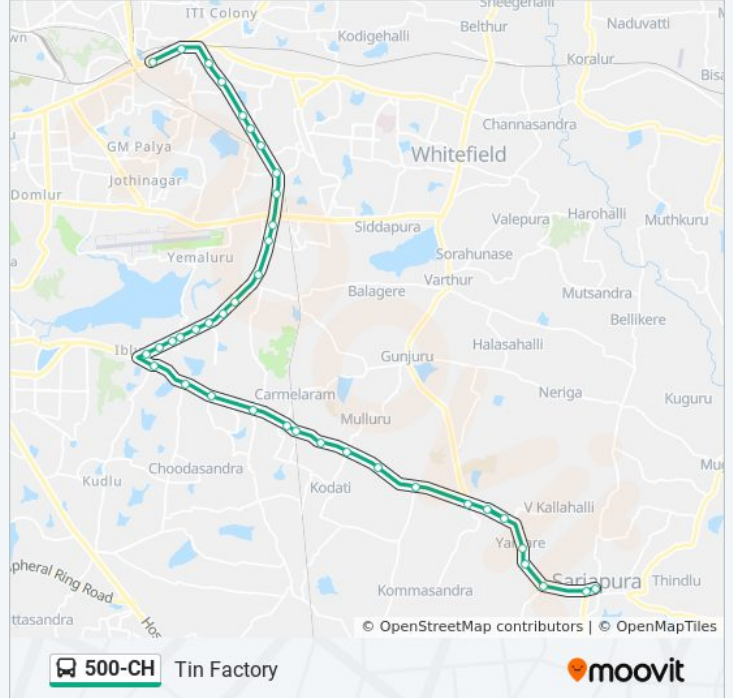

Radhareddy Layout

Junnasandra Cross Sarjapura Road

Kaikodrahalli

Bellandur Gate

Junction Of Sarjapura Road Ibbaluru

Sarjapura Ring Road Junction

Bellanduru Petrol Bunk

Bellanduru City Light Apartment

Eco Space

Devarabisanahalli Ring Road

New Horizon College

Kadubisanahalli

Multiplex Marathahalli

Marathahalli

Kalamandira Marathahalli Bridge

Karthik Nagara

Rainbow Hospital / Doddanekkundi Bridge

E.M.C.2

Mahadevapura Ring Road

B Narayanapura Ring Road

K.R.Puram Metro Station

Tin Factory

500-CH bus time schedules and route maps are available in an offline PDF at moovitapp.com. Use the [Moovit App](#) to see live bus times, train schedule or subway schedule, and step-by-step directions for all public transit in Bengaluru.

[About Moovit](#) • [MaaS Solutions](#) • [Supported Countries](#) • [Mooviter Community](#)

© 2024 Moovit - All Rights Reserved

Check Live Arrival Times