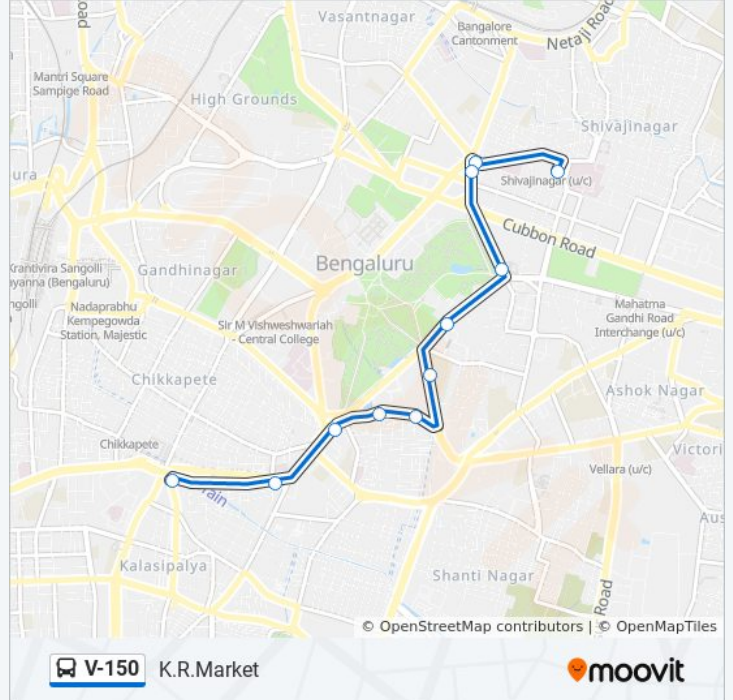

Use the Moovit App to find the closest V-150 bus station near you and find out when is the next V-150 bus arriving.

Direction: K.R.Market

8 stops

[VIEW LINE SCHEDULE](#)

Shivajinagara Bus Station

Indian Express

Sunday	8:05 AM - 4:45 PM
Monday	8:05 AM - 4:45 PM
Tuesday	8:05 AM - 4:45 PM
Wednesday	8:05 AM - 4:45 PM
Thursday	8:05 AM - 4:45 PM
Friday	8:05 AM - 4:45 PM
Saturday	8:05 AM - 4:45 PM

V-150 bus Info

Direction: K.R.Market

Stops: 8

Trip Duration: 22 min

Line Summary:

Direction: Shivajinagara Bus Station

7 stops

[VIEW LINE SCHEDULE](#)

K.R. Market

Town Hall