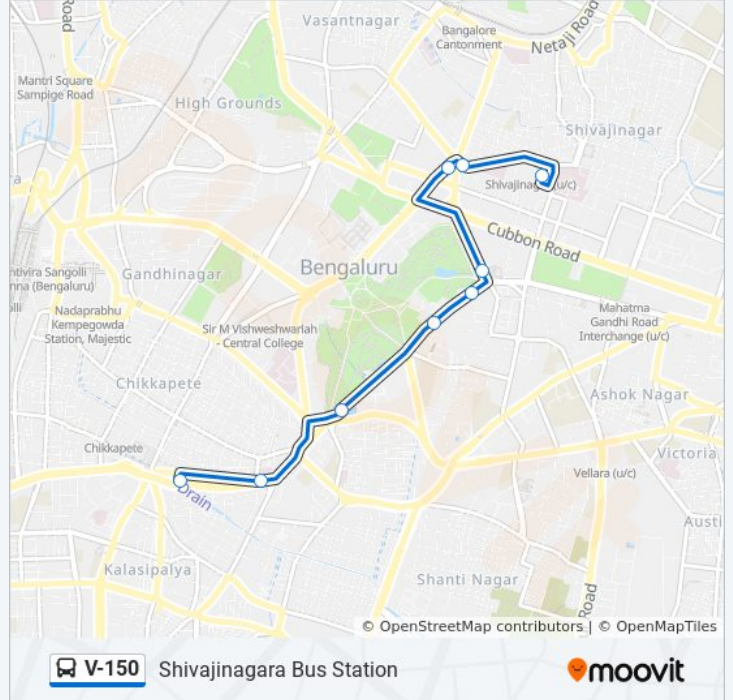

Use the Moovit App to find the closest V-150 bus station near you and find out when is the next V-150 bus arriving.

Direction: K.R.Market

8 stops

[VIEW LINE SCHEDULE](#)

Shivajinagara Bus Station

Indian Express

Stops: 8

Trip Duration: 22 min

Line Summary:

Direction: Shivajinagara Bus Station

7 stops

[VIEW LINE SCHEDULE](#)

K.R. Market

Town Hall

Corporation

Museum

M.G. Statue (Chinnaswamy Stadium)

M.G. Road

Shivajinagara Bus Station

V-150 bus Time Schedule

Shivajinagara Bus Station Route Timetable:

Sunday	7:35 AM - 4:05 PM
Monday	7:35 AM - 4:05 PM
Tuesday	7:35 AM - 4:05 PM
Wednesday	7:35 AM - 4:05 PM
Thursday	7:35 AM - 4:05 PM
Friday	7:35 AM - 4:05 PM
Saturday	7:35 AM - 4:05 PM

V-150 bus Info

Direction: Shivajinagara Bus Station

Stops: 7

Trip Duration: 21 min

Line Summary:

V-150 bus time schedules and route maps are available in an offline PDF at moovitapp.com. Use the [Moovit App](#) to see live bus times, train schedule or subway schedule, and step-by-step directions for all public transit in Bengaluru.