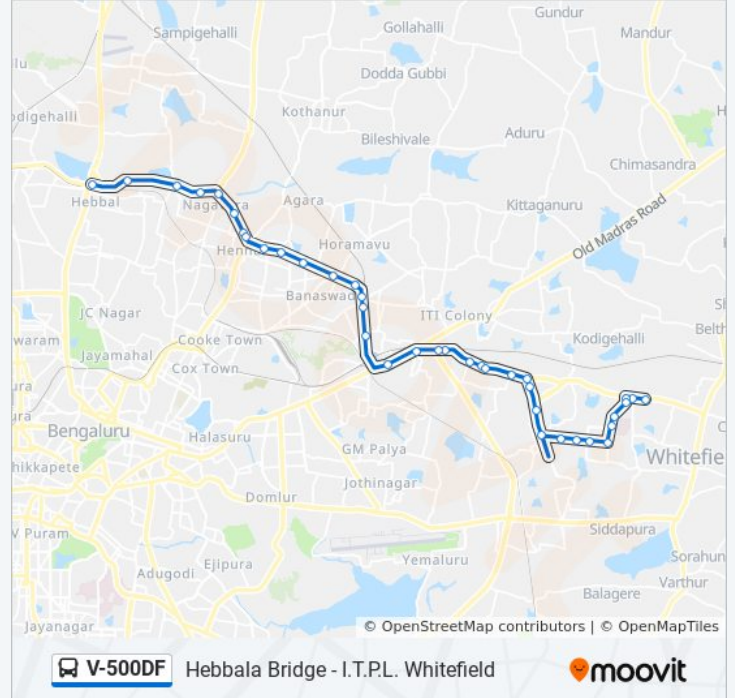

🚏 V-500DF

Hebbala Bridge

Get The App

The V-500DF bus line Hebbala Bridge has one route. For regular weekdays, their operation hours are:

(1) Hebbala Bridge: 5:15 PM

Use the Moovit App to find the closest V-500DF bus station near you and find out when is the next V-500DF bus arriving.

V-500DF bus Time Schedule

Hebbala Bridge Route Timetable:

Sunday	5:15 PM
Monday	5:15 PM
Tuesday	5:15 PM
Wednesday	5:15 PM
Thursday	5:15 PM
Friday	5:15 PM
Saturday	5:15 PM

V-500DF bus Info**Direction:** Hebbala Bridge**Stops:** 35**Trip Duration:** 62 min**Line Summary:**

Nagavara

Manyatha Tech Park

Veeranapalya

Lumbini Garden

Kempapura Hebbala

Hebbala Bridge

V-500DF bus time schedules and route maps are available in an offline PDF at moovitapp.com. Use the [Moovit App](#) to see live bus times, train schedule or subway schedule, and step-by-step directions for all public transit in Bengaluru.