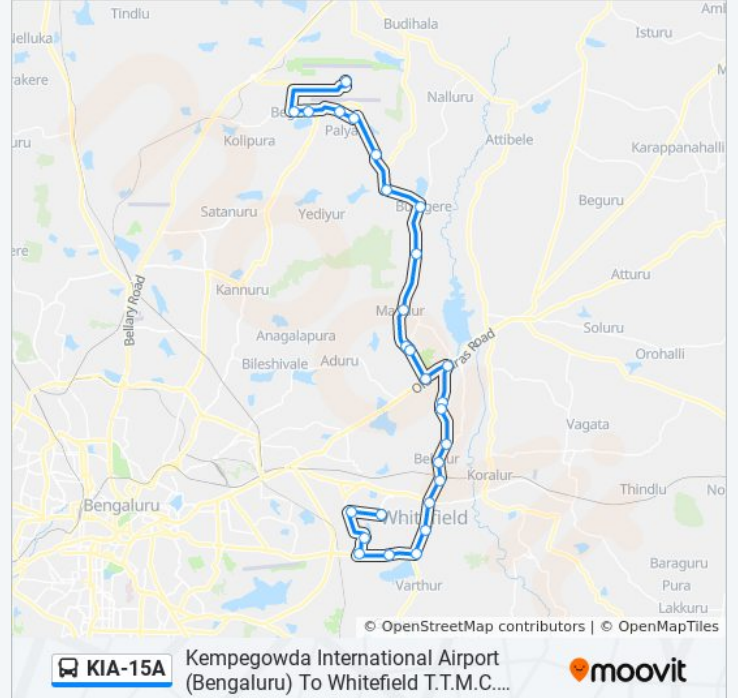

KIA-15A

Kempegowda International Airport To Whitefield Bus Station (Vydehi Hospital)

Get The App

The KIA-15A bus line Kempegowda International Airport To Whitefield Bus Station (Vydehi Hospital) has one route. For regular weekdays, their operation hours are:

(1) Whitefield Bus Station (Vydehi Hospital): 09:40 - 23:30

Use the Moovit App to find the closest KIA-15A bus station near you and find out when is the next KIA-15A bus arriving.

Direction: Whitefield Bus Station (Vydehi Hospital)

KIA-15A bus Time Schedule

Whitefield Bus Station (Vydehi Hospital) Route
Timetable:

Sunday	09:40 - 23:30
Monday	09:40 - 23:30
Tuesday	09:40 - 23:30
Wednesday	09:40 - 23:30
Thursday	09:40 - 23:30
Friday	09:40 - 23:30
Saturday	09:40 - 23:30

KIA-15A bus Info**Direction:** Whitefield Bus Station (Vydehi Hospital)**Stops:** 26**Trip Duration:** 111 min**Line Summary:**

Varthuru Kodi

Siddapura

Kundalahalli

A.E.C.S.Layout

Graphite India

Whitefield Bus Station (Vydehi Hospital)