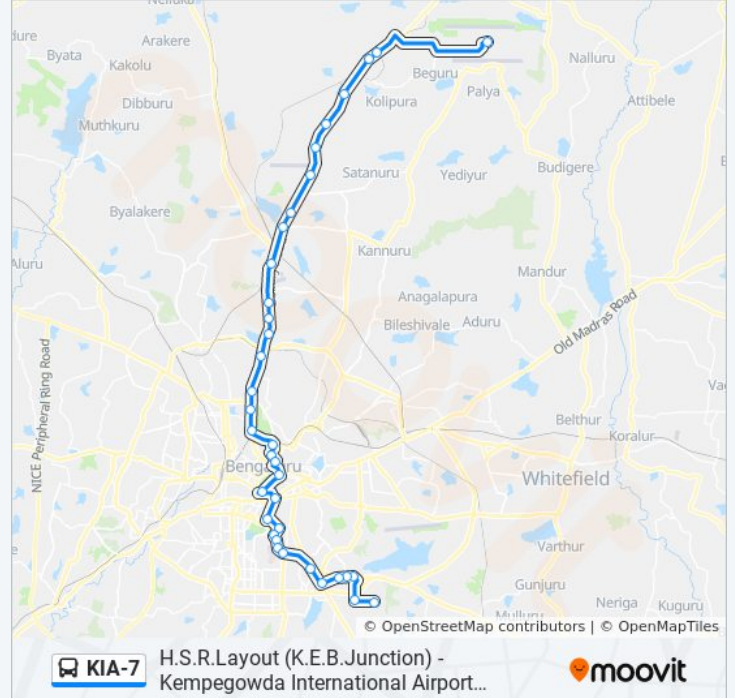

Byatarayanapura

Allalasanra Gate

Kogilu Cross

Venkatala

Indian Air Force Yelahanka

Hunasamaranahalli

Bettahalasuru Cross

Chikkajala

Sadahalli Gate

Navayuga Toll Airport Road

Trumpet (K.I.A)

Cargo Village

D.H.F.L.

Kempegowda International Airport

KIA-7 bus time schedules and route maps are available in an offline PDF at moovitapp.com. Use the [Moovit App](#) to see live bus times, train schedule or subway schedule, and step-by-step directions for all public transit in Bengaluru.

[About Moovit](#) • [MaaS Solutions](#) • [Supported Countries](#) • [Mooviter Community](#)

© 2024 Moovit - All Rights Reserved

Check Live Arrival Times