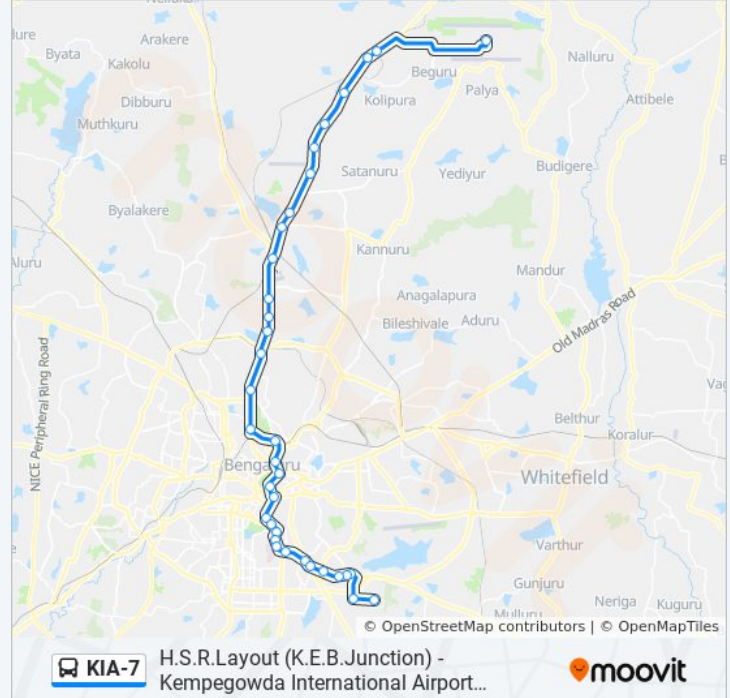

KIA-7 bus Info

Direction: H.S.R.Layout K.E.B.

Stops: 31

Trip Duration: 106 min

Line Summary:

Shanthinagara Bus Station

Wilson Garden Police Station

Bengaluru Dairy Circle

Hosur Road Junction

St Francis College / John Fowler

Jakkasandra

H.S.R Layout (B.D.A Complex)

N.I.F.T.College

Parangipalya Cross

H.S.R.Layout K.E.B.

Direction: Kempegowda International Airport