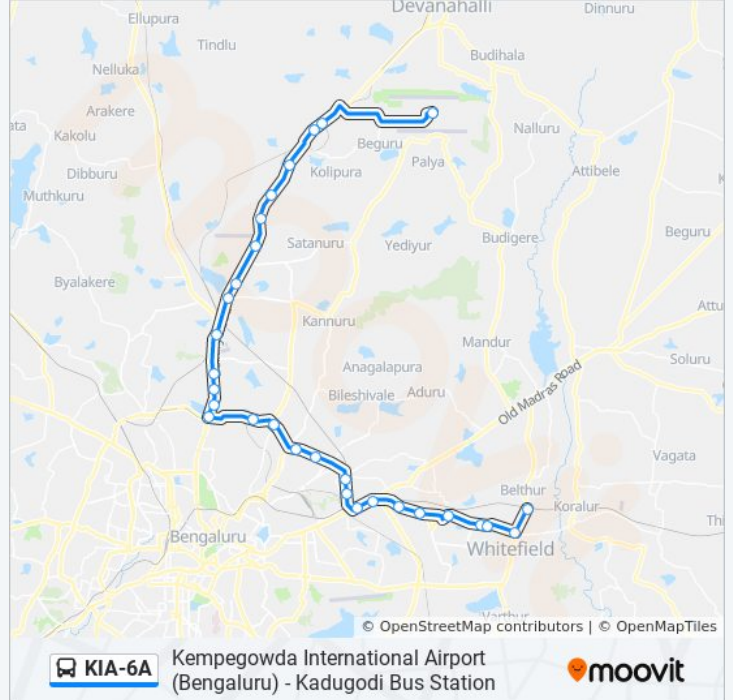

Kogilu Cross

Venkatala

Indian Air Force Yelahanka

Hunasamaranahalli

Bettahalasuru Cross

Chikkajala

Sadahalli Gate

Navayuga Toll Airport Road

Trumpet (K.I.A)

Cargo Village

D.H.F.L.

Kempegowda International Airport

KIA-6A bus time schedules and route maps are available in an offline PDF at moovitapp.com. Use the [Moovit App](#) to see live bus times, train schedule or subway schedule, and step-by-step directions for all public transit in Bengaluru.

[About Moovit](#) · [MaaS Solutions](#) · [Supported Countries](#) · [Mooviter Community](#)

© 2024 Moovit - All Rights Reserved

Check Live Arrival Times