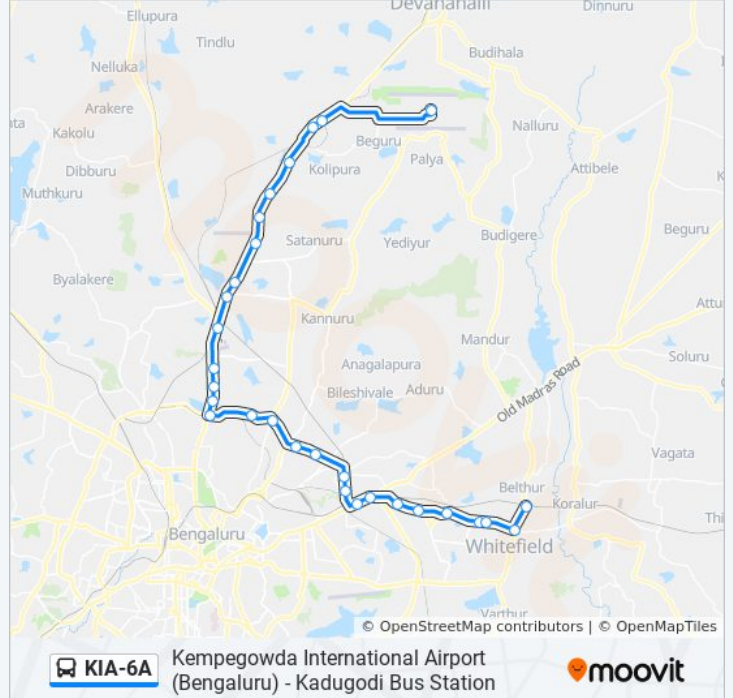

KIA-6A bus Info**Direction:** Kadugodi Bus Station**Stops:** 28**Trip Duration:** 111 min**Line Summary:**

K.R.Puram Metro Station

Mahadevapura

Garudacharpalya

Hoodi

Pattandur Agrahara Gate

Hope Farm

Kadugodi Bus Station