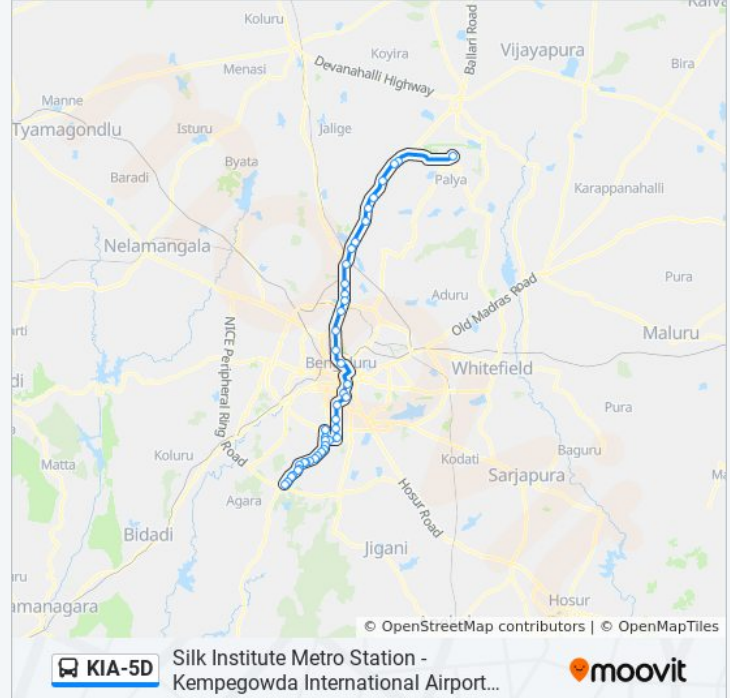

KIA-5D bus Info**Direction:** Brigade Meadows Kanakapura Road**Stops:** 40**Trip Duration:** 132 min**Line Summary:**

Ashoka Pillar

Jayanagara T.T.M.C.

5th Block Jayanagara

Rv Dental College

J.P.Nagara 6th Phase

Thalagattapura

Silk Institute Metro Station

Chinnayyanapalya Silk Farm

Shanimahathma Temple

Udipalya

Brigade Meadows Kanakapura Road

Direction: Kempegowda International Airport

41 stops

Vajarahalli Metro Station

Raghuvanahalli Cross

Doddakallasandra

KIA-5D bus Time Schedule

Kempegowda International Airport Route Timetable:

Sunday	04:05 - 22:10
Monday	04:05 - 22:10
Tuesday	04:05 - 22:10
Wednesday	04:05 - 22:10
Thursday	04:05 - 22:10
Friday	04:05 - 22:10
Saturday	04:05 - 22:10

KIA-5D bus Info

Direction: Kempegowda International Airport

Stops: 41

Trip Duration: 127 min

Line Summary:

Konanakunte Cross Metro Station

Konanakunte Cross (Kanakapura Road)

Yelachenahalli