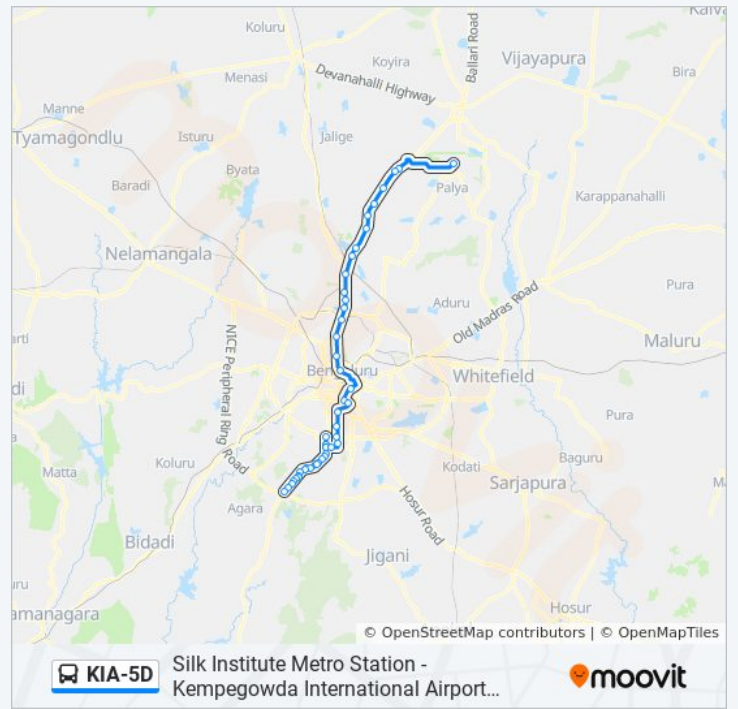

KIA-5D bus Info

Direction: Kempegowda International Airport

Stops: 41

Trip Duration: 127 min

Line Summary:

Konanakunte Cross Metro Station

Konanakunte Cross (Kanakapura Road)

Yelachenahalli

Kogilu Cross

Venkatala

Indian Air Force Yelahanka

Hunasamaranahalli

Bettahalasuru Cross

Chikkajala

Sadahalli Gate

Navayuga Toll Airport Road

Trumpet (K.I.A)

Cargo Village

D.H.F.L.

Kempegowda International Airport

KIA-5D bus time schedules and route maps are available in an online PDF format at moovitapp.com. Use the [Moovit App](#) to see live bus times, train schedule or subway schedule, and step-by-step directions for all public transit in Bengaluru.