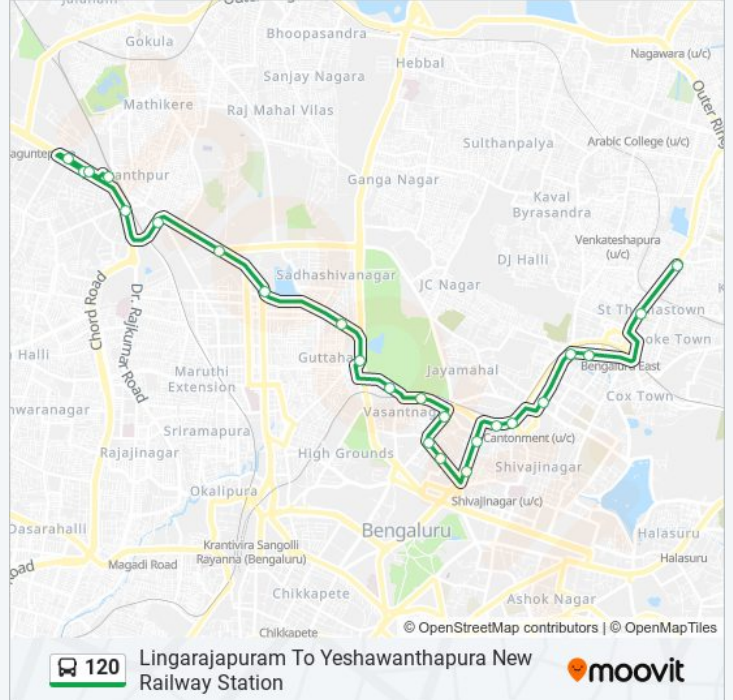

Station)

M.E.I.Factory

R.M.C.Yard (Yeshawanthapura New Railway Station)

Yeshawanthapura New Railway Station

120 bus time schedules and route maps are available in an offline PDF at moovitapp.com. Use the [Moovit App](#) to see live bus times, train schedule or subway schedule, and step-by-step directions for all public transit in Bengaluru.

[About Moovit](#) • [MaaS Solutions](#) • [Supported Countries](#) • [Mooviter Community](#)

© 2024 Moovit - All Rights Reserved

Check Live Arrival Times