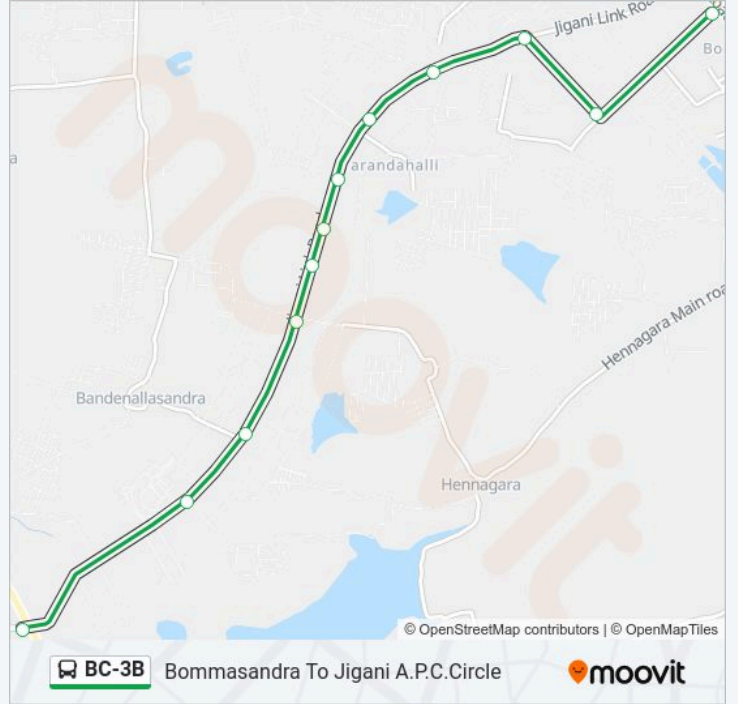

 **BC-3B****Bommasandra To Jigani A.P.C.Circle**[Get The App](#)

The BC-3B bus line Bommasandra To Jigani A.P.C.Circle has one route. For regular weekdays, their operation hours are:  
(1) Jigani A.P.C.Circle: 08:10 - 20:55  
Use the Moovit App to find the closest BC-3B bus station near you and find out when is the next BC-3B bus arriving.

**Direction: Jigani A.P.C.Circle**

12 stops

[VIEW LINE SCHEDULE](#)

Bommasandra  
Kottanayakanahalli  
Industrial Area Water Tank Bommasandra  
Aravinda Limited  
Rupesh Hotel  
Biocon Jigani Road  
Yarandahalli  
Sriramapura Bommasandra Road  
O-Max Circle Sriramapura  
Maruthi Nagara  
Navya Badavane  
Jigani A.P.C. Circle

**BC-3B bus Time Schedule**

Jigani A.P.C.Circle Route Timetable:

Sunday	08:10 - 20:55
Monday	08:10 - 20:55
Tuesday	08:10 - 20:55
Wednesday	08:10 - 20:55
Thursday	08:10 - 20:55
Friday	08:10 - 20:55
Saturday	08:10 - 20:55

**BC-3B bus Info****Direction:** Jigani A.P.C.Circle**Stops:** 12**Trip Duration:** 19 min**Line Summary:**

BC-3B bus time schedules and route maps are available in an offline PDF at [moovitapp.com](https://moovitapp.com). Use the Moovit App to see live bus times, train schedule or subway schedule, and step-by-step directions for all public transit in Bengaluru.