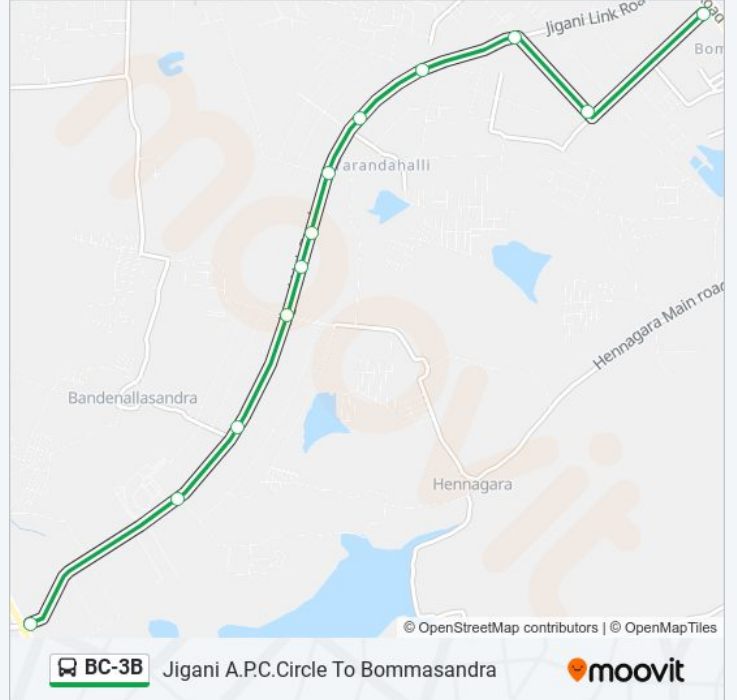

The BC-3B bus line Jigani A.P.C.Circle To Bommasandra has one route. For regular weekdays, their operation hours are:  
(1) Bommasandra: 07:35 - 20:20

Use the Moovit App to find the closest BC-3B bus station near you and find out when is the next BC-3B bus arriving.

**Direction: Bommasandra**

12 stops

[VIEW LINE SCHEDULE](#)

Jigani A.P.C.Circle  
Navya Badavane  
Maruthi Nagara  
O-Max Circle Sriramapura  
Sriramapura Bommasandra Road  
Yarandahalli  
Biocon Jigani Road  
Rupesh Hotel  
Aravinda Limited  
Industrial Area Water Tank Bommasandra  
Bommasandra Ind Area 4th Cross  
Bommasandra

**BC-3B bus Time Schedule**

Bommasandra Route Timetable:

Sunday	07:35 - 20:20
Monday	07:35 - 20:20
Tuesday	07:35 - 20:20
Wednesday	07:35 - 20:20
Thursday	07:35 - 20:20
Friday	07:35 - 20:20
Saturday	07:35 - 20:20

**BC-3B bus Info****Direction:** Bommasandra**Stops:** 12**Trip Duration:** 19 min**Line Summary:**

BC-3B bus time schedules and route maps are available in an offline PDF at [moovitapp.com](https://moovitapp.com). Use the [Moovit App](#) to see live bus times, train schedule or subway schedule, and step-by-step directions for all public transit in Bengaluru.