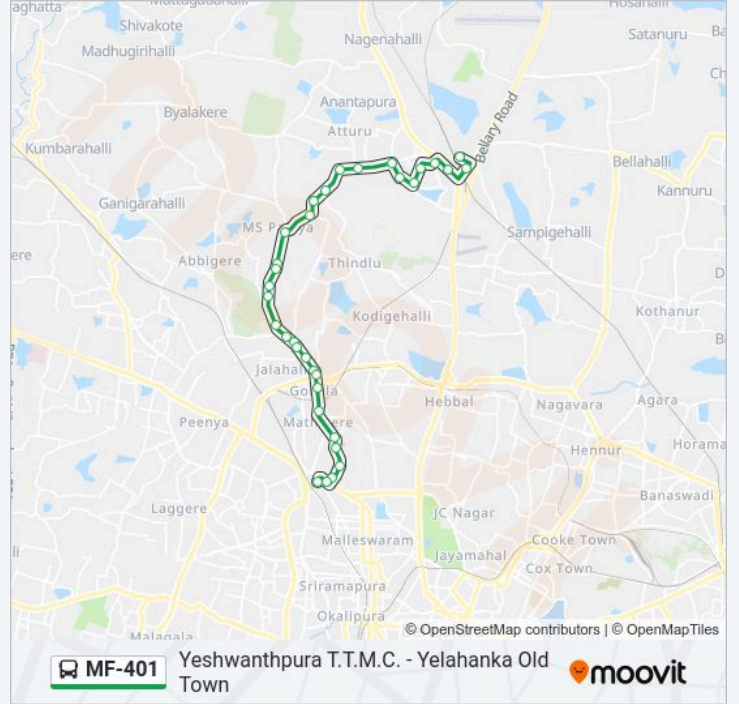

### MF-401 bus Info

**Direction:** Yeshwanthpura T.T.M.C.

**Stops:** 33

**Trip Duration:** 45 min

**Line Summary:**

Gangamma Circle

H.M.T.Guest House

H.M.T.Club House

Ayyapa Temple Yeshwanthapura

Toll Gate Yeshwanthapura

Yeshwanthpura Circle

Yeshwanthapura T.T.M.C

MF-401 bus time schedules and route maps are available in an offline PDF at [moovitapp.com](https://moovitapp.com). Use the Moovit App to see live bus times, train schedule or subway schedule, and step-by-step directions for all public transit in Bengaluru.