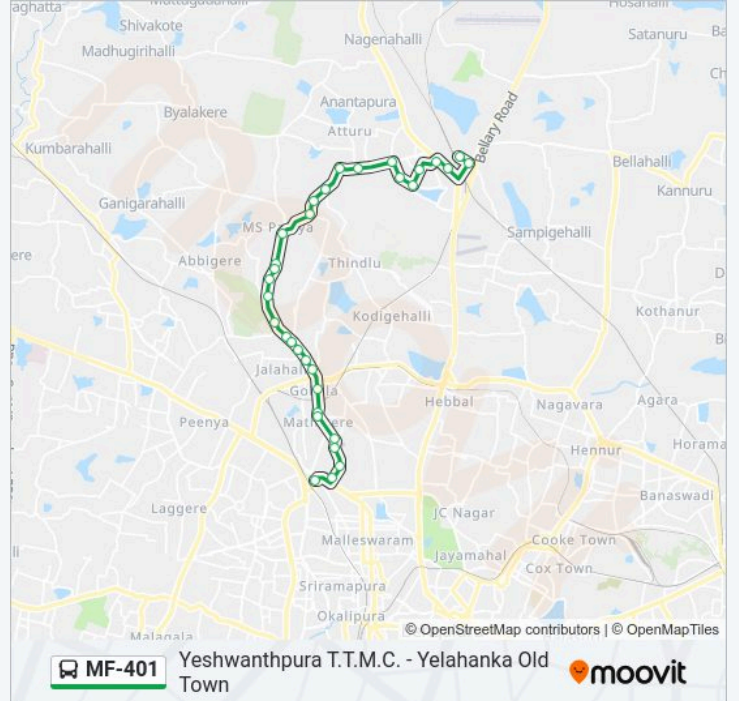

**MF-401 bus Info****Direction:** Yelahanka Old Town**Stops:** 32**Trip Duration:** 47 min**Line Summary:**

Bettahalli Layout

Thirumala Dhaba

Atturu Layout

Mother Dairy Cross Yelahanka

Yelahanka Satellite Town

### Direction: Yeshwanthpura T.T.M.C.

33 stops

[VIEW LINE SCHEDULE](#)

Yelahanka Old Town

Yelahanka Santhe Circle

Yelahanka N.E.S.Office

Seshadripuram College Yelahanka

Sharavathi Hotel