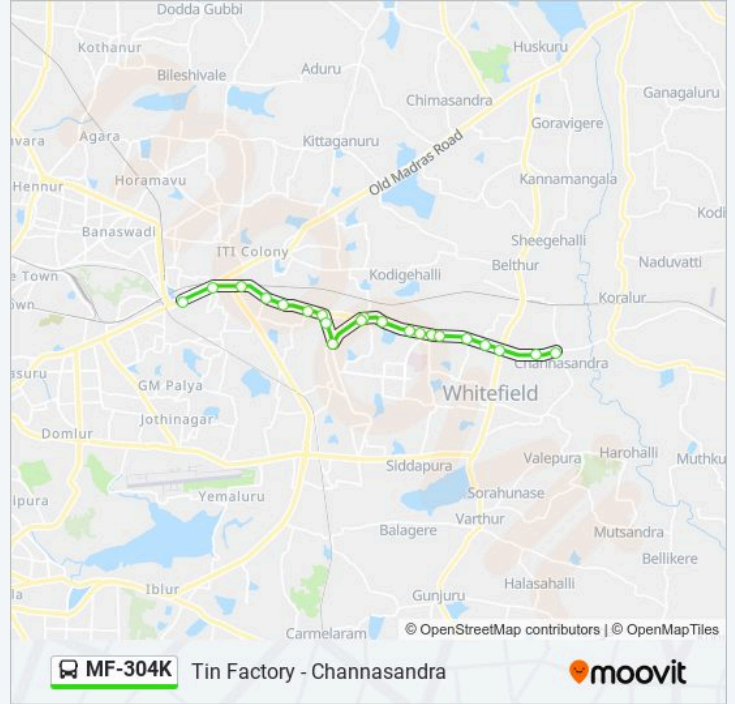

## MF-304K bus Info

**Direction:** Tin Factory

**Stops:** 21

**Trip Duration:** 34 min

**Line Summary:**

B Narayanapura

K.R.Puram Metro Station

Tin Factory