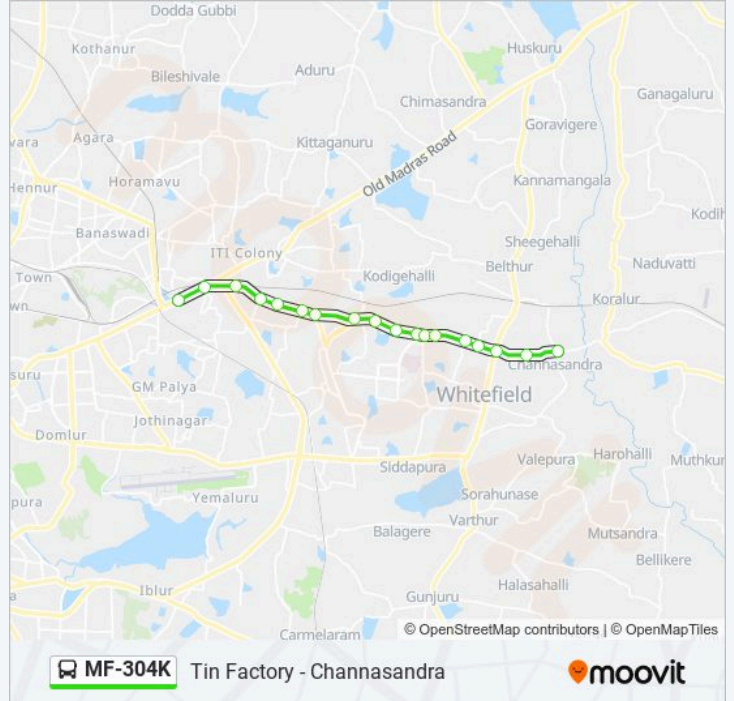

Direction: Tin Factory

21 stops

[VIEW LINE SCHEDULE](#)

Channasandra
M.V.J.College
Hope Farm
B.P.L.
G.R Tech Park I.T.P.L
I.T.P.L.Whitefield
Pattandur Agrahara Gate
Big Bazar I.T.P.L.
Prestige Shantiniketana / Manipal Hospital
Rajapalya
Hoodi
Hoodi
Graphite Junction
E.S.I.Hospital Whitefield
Brook Steel E.S.I.
Garudacharpalya
Singayyanapalya
Mahadevapura

MF-304K bus Time Schedule

Tin Factory Route Timetable:

Sunday	05:55 - 21:05
Monday	05:55 - 21:05
Tuesday	05:55 - 21:05
Wednesday	05:55 - 21:05
Thursday	05:55 - 21:05
Friday	05:55 - 21:05
Saturday	05:55 - 21:05

MF-304K bus Info

Direction: Tin Factory

Stops: 21

Trip Duration: 34 min

Line Summary: