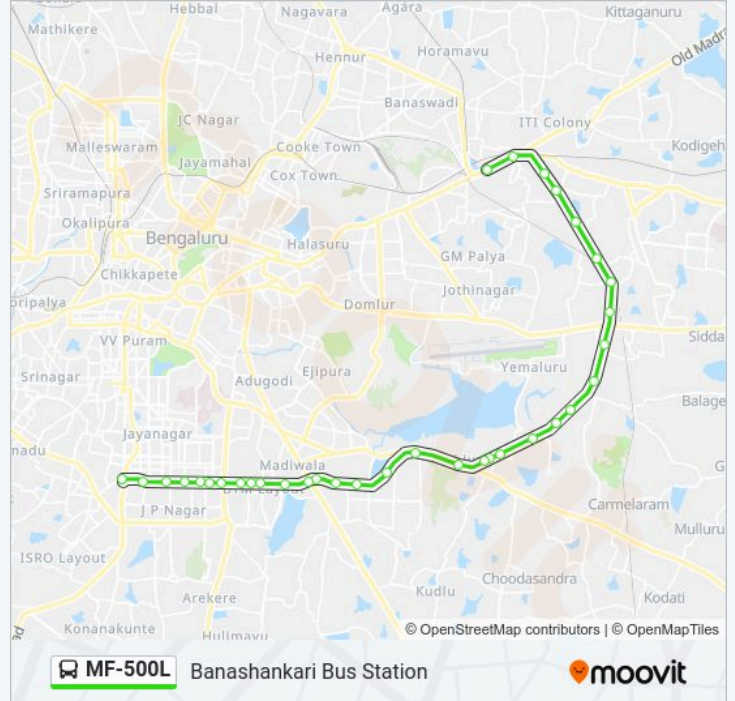

MF-500L bus Info**Direction:** Banashankari Bus Station**Stops:** 34**Trip Duration:** 57 min**Line Summary:**

Central Silk Board

Central Silk Board

Kuvempunagara (B.T.M.Layout)

16th Main B.T.M.Layout

B.T.M.Layout Water Tank

M.I.C.O.Layout

Jayadeva Hospital

East End Jayanagara

Ragigudda Temple

Marenahalli

Sri Raghavendra Swamy Temple

Sangam Circle

Banashankari Bus Station

Direction: Tin Factory

38 stops

[VIEW LINE SCHEDULE](#)

Banashankari Bus Station

Banashankari

Sangam Circle

Jayanagar 5th Block

Sri Raghavendra Swamy Temple