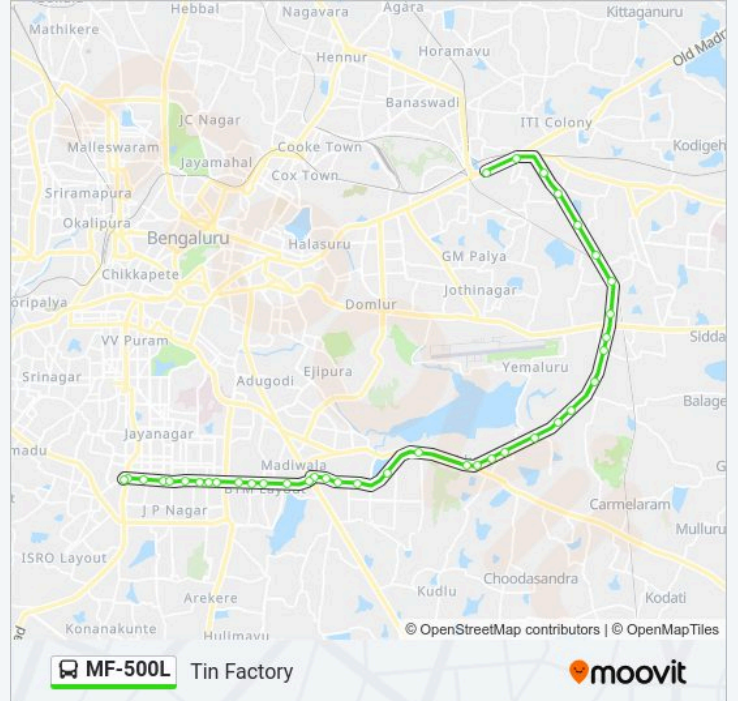

S.I.Apartment (H.S.R.Layout)

14th Main H.S.R.Layout

Depot 25 Gate (Ring Road)

Agara Junction (Ring Road)

Ibbaluru

Sarjapura Ring Road Junction

Bellanduru Petrol Bunk

Bellanduru City Light Apartment

Eco Space

Devarabisanahalli Ring Road

New Horizon College

Kadubisanahalli

Multiplex Marathahalli

Marathahalli

Kalamandira Marathahalli Bridge

Karthik Nagara

Rainbow Hospital / Doddanekkundi Bridge

E.M.C.2

Mahadevapura Ring Road

B Narayanapura Ring Road

K.R.Puram Metro Station

Tin Factory

MF-500L bus time schedules and route maps are available in an offline PDF at moovitapp.com. Use the Moovit App to see live bus times, train schedule or subway schedule, and step-by-step directions for all public transit in Bengaluru.

© 2024 Moovit - All Rights Reserved