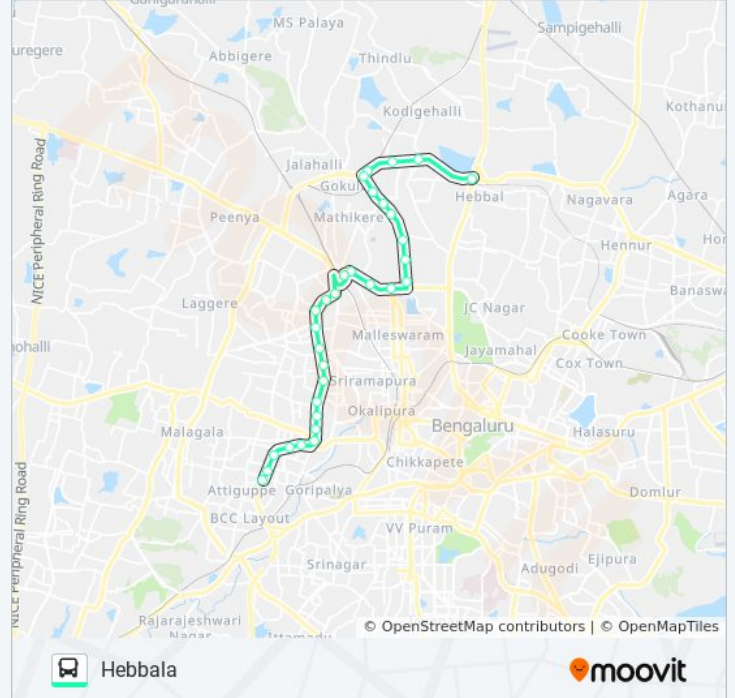

Direction: Hebbala

29 stops

[VIEW LINE SCHEDULE](#)

Vijayanagara Bus Station
Maruthi Mandira
Vijayanagara
Manuvana
Magadi Road Toll Gate
Aralimara Industrial Area Rajajinagara
Industrial Area Rajajinagara
Dhobi Ghat Rajajinagara
E.S.I.Hospital Rajajinagara
Manjunatha Nagara
Rajajinagara Metro Station
1st Block Rajajinagara
Mahalakshmi Layout Entrance
Iskcon Temple
Government Soap Factory
Yeshwanthapura Bus Station
Yeshwanthpura Circle
Tata Institute - C.V.Raman Road
Sadashivanagara Police Station
C.P.R.I.Quarters
M.S.Ramaiah Hospital

MF-401RH bus Info**Direction:** Hebbala**Stops:** 29**Trip Duration:** 47 min**Line Summary:**

I.T.I.Layout

Devasandra Chikkamaranahalli

R.M.V.2nd Stage

Kuvempu Circle

Kuvempu Circle

Devinagara Cross

Bhadrapa Layout

Hebbala Bridge

Direction: Vijayanagara T.T.M.C.

30 stops

[VIEW LINE SCHEDULE](#)

Hebbala Bridge

Bhadrapa Layout

Devinagara Cross

Kuvempu Circle