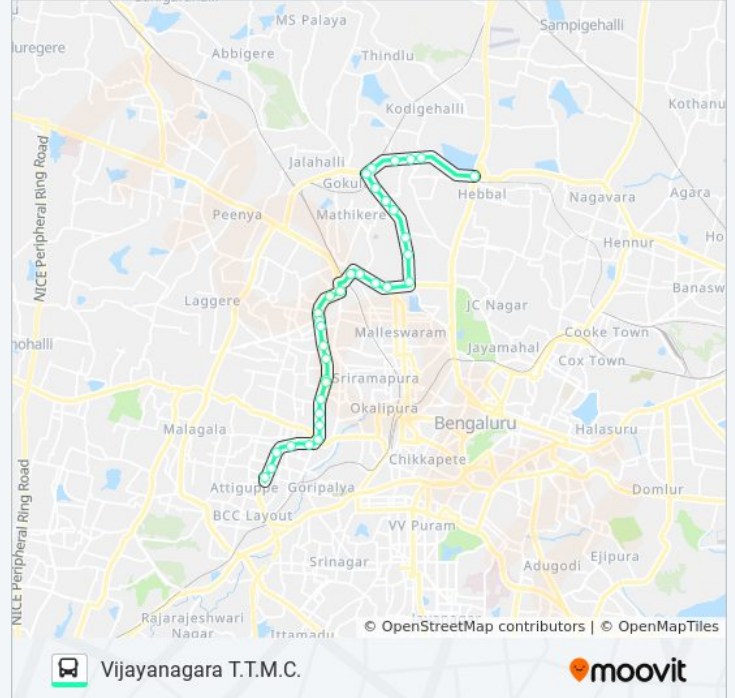

Stops: 30

Trip Duration: 42 min

Line Summary:

Rajajinagara Metro Station

Manjunatha Nagara

E.S.I.Hospital Rajajinagara

Dhobi Ghat Rajajinagara

Industrial Area Rajajinagara

Aralimara Industrial Area Rajajinagara

Magadi Road Toll Gate

Manuvana

Vijayanagara Vijaya Bank

Vijayanagara

Maruthi Mandira

Vijayanagara Bus Station

MF-401RH bus time schedules and route maps are available in an offline PDF at moovitapp.com. Use the [Moovit App](#) to see live bus times, train schedule or subway schedule, and step-by-step directions for all public transit in Bengaluru.