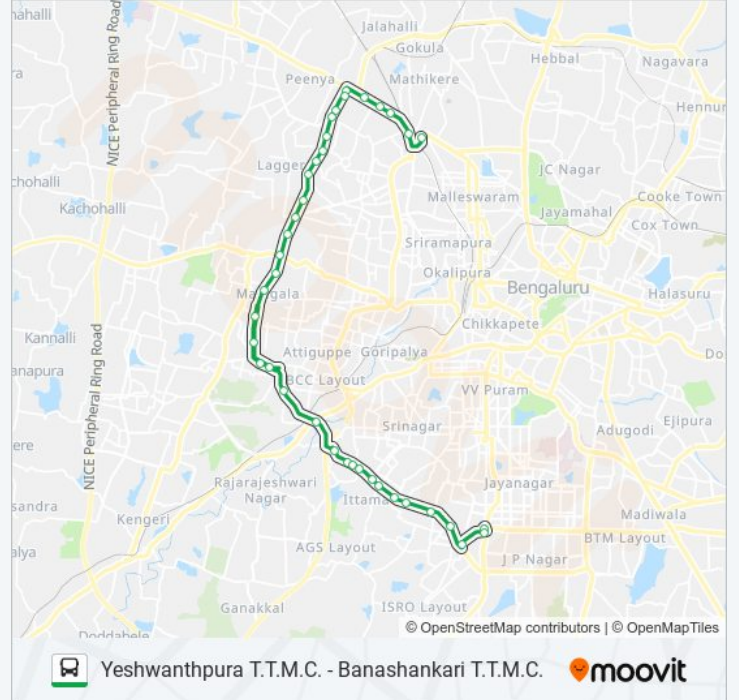

Reliance Petrol Bunk Goraguntepalya

Jn Of Ring Road Goraguntepalya

Goraguntepalya

M.E.I.Factory

R.M.C.Yard (Yashwanthapura New Railway Station)

Govardhan Talkies

Yeshwanthapura Bus Station

MF-410FA bus time schedules and route maps are available in an offline PDF at [moovitapp.com](https://moovitapp.com). Use the Moovit App to see live bus times, train schedule or subway schedule, and step-by-step directions for all public transit in Bengaluru.

© 2024 Moovit - All Rights Reserved