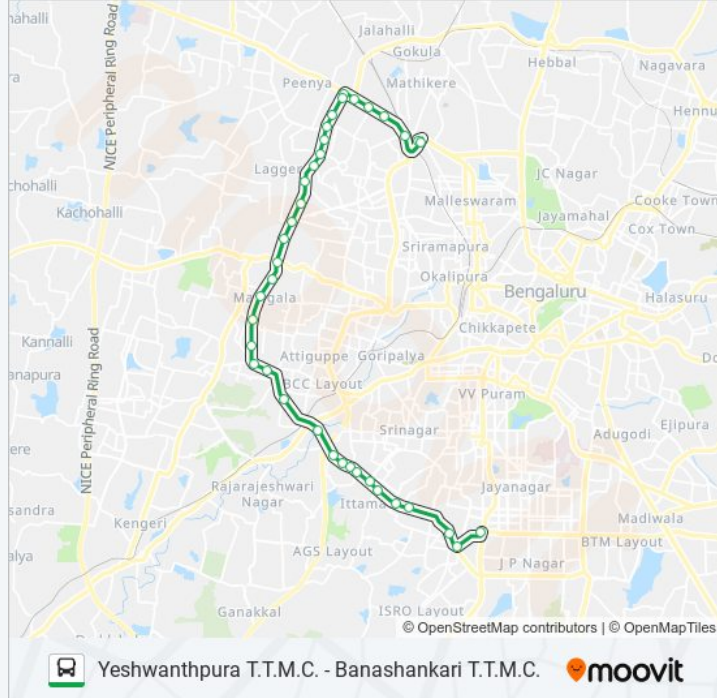

B.D.A.Complex Nagarabhavi

Vinayakanagar 12th Cross

12th Block Nagarabhavi

Manasanagara

Nagarabhavi 1st Stage 3rd Block

Junction Of Nayandahalli

Veerabhadra Nagara

P.E.S.College

Dwarakanagara

Hoskerehalli Petrol Bunk

Hosakerehalli Junction

Janatha Bazar Banashankari

Kathriguppe

Kamakya Talkies

Kadirenahalli Park

Kadirenahalli Cross

Banashankari Bus Station

Direction: Yeshwanthpura T.T.M.C.

38 stops

[VIEW LINE SCHEDULE](#)

Banashankari Bus Station

Banashankari

Kadirenahalli Cross

Kadirenahalli Park

Devegowda Petrol Bunk

Kamakya Talkies

Kathriguppe

Janatha Bazar Banashankari

Hosakerehalli Junction

Hoskerehalli Petrol Bunk

Dwarakanagara

P.E.S.College

MF-410FA bus Time Schedule

Yeshwanthpura T.T.M.C. Route Timetable:

Sunday	05:00 - 22:15
Monday	05:00 - 22:15
Tuesday	05:00 - 22:15
Wednesday	05:00 - 22:15
Thursday	05:00 - 22:15
Friday	05:00 - 22:15
Saturday	05:00 - 22:15

MF-410FA bus Info

Direction: Yeshwanthpura T.T.M.C.

Stops: 38

Trip Duration: 55 min

Line Summary: