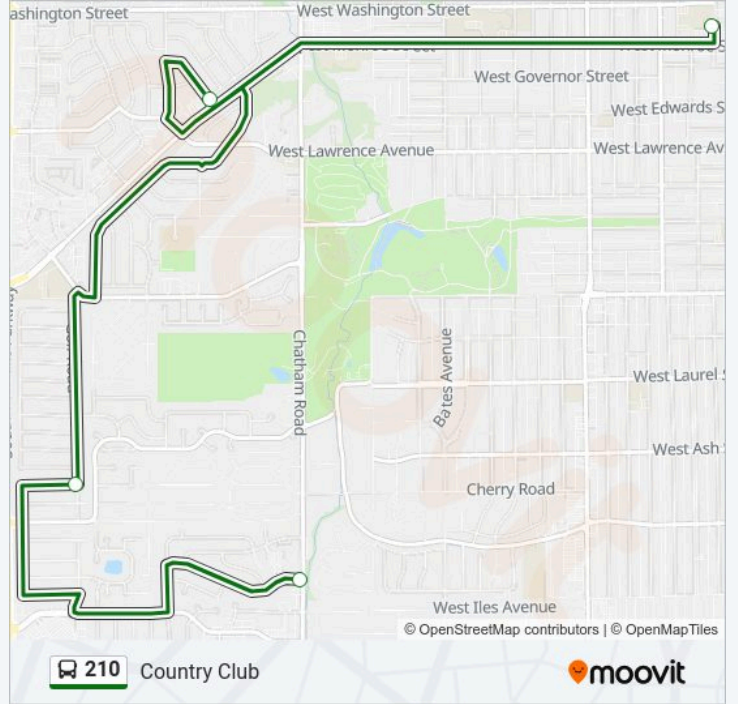

 **210 Line**

Country Club

Get The App

The 210 bus line Country Club has one route. For regular weekdays, their operation hours are:

(1) Country Club: 3:10 PM

Use the Moovit App to find the closest 210 bus station near you and find out when is the next 210 bus arriving.

Direction: Country Club

4 stops

[VIEW LINE SCHEDULE](#)

Lewis & Adams

Cranmer & Whitefield

Golf & Cherry

Brentwood & Chatham

210 bus Time Schedule

Country Club Route Timetable:

| | |
|-----------|-----------------|
| Monday | 3:10 PM |
| Tuesday | 3:10 PM |
| Wednesday | 2:10 PM |
| Thursday | 3:10 PM |
| Friday | 3:10 PM |
| Saturday | Not Operational |
| Sunday | Not Operational |

210 bus Info

Direction: Country Club

Stops: 4

Trip Duration: 42 min

Line Summary:

210 bus time schedules and route maps are available in an offline PDF at moovitapp.com. Use the Moovit App to see live bus times, train schedule or subway schedule, and step-by-step directions for all public transit in Springfield.