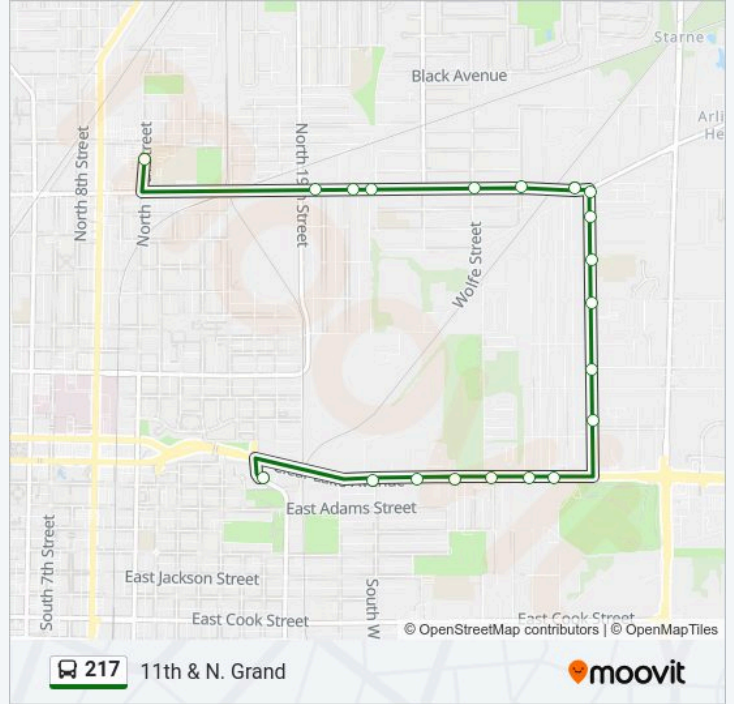

 **217 Line**

11th &amp; N. Grand

[Get The App](#)

The 217 bus line 11th & N. Grand has one route. For regular weekdays, their operation hours are:

(1) 11th & N. Grand: 7:15 AM

Use the Moovit App to find the closest 217 bus station near you and find out when is the next 217 bus arriving.

**Direction: 11th & N. Grand**

20 stops

[VIEW LINE SCHEDULE](#)

Mlk & Clear Lake  
Clear Lake & Wheeler  
Clear Lake & 22nd  
Clear Lake & David  
Clear Lake & Paul  
Clear Lake & Wesley  
Clear Lake & Eastdale  
Milton & Linden  
Milton & Enos  
Milton & Elm  
Milton & Elliot  
Milton & Rosaria  
Milton & Ridge  
N. Grand & Daniel  
N. Grand & Wesley  
N. Grand & Wolfe  
North Grand & Wheeler  
North Grand & Bengel  
North Grand & Paul  
Lanphier High School

**217 bus Time Schedule**

11th &amp; N. Grand Route Timetable:

Monday	7:15 AM
Tuesday	7:15 AM
Wednesday	7:15 AM
Thursday	7:15 AM
Friday	7:15 AM
Saturday	Not Operational
Sunday	Not Operational

**217 bus Info****Direction:** 11th & N. Grand**Stops:** 20**Trip Duration:** 25 min**Line Summary:**