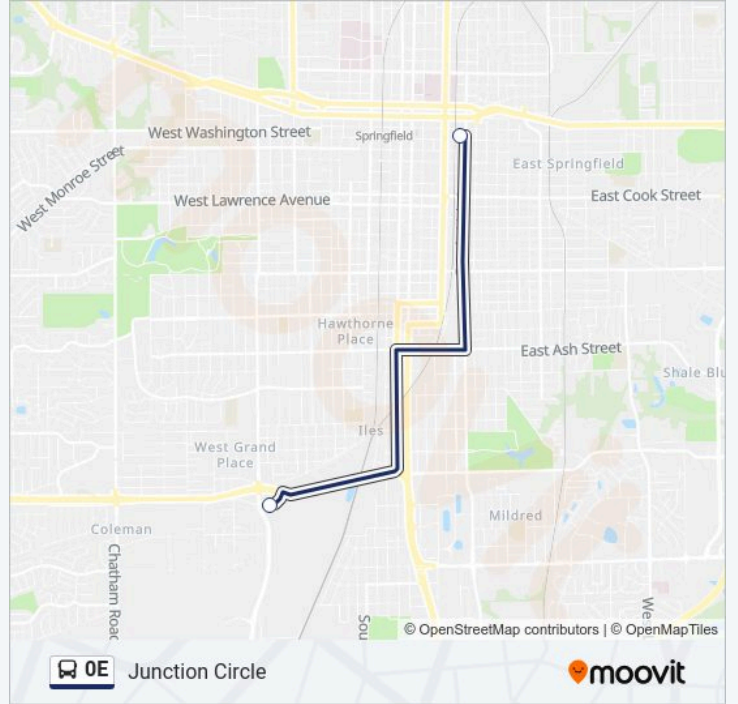

0E bus time schedules and route maps are available in an offline PDF at moovitapp.com. Use the Moovit App to see live bus times, train schedule or subway schedule, and step-by-step directions for all public transit in Springfield.

© 2025 Moovit - All Rights Reserved