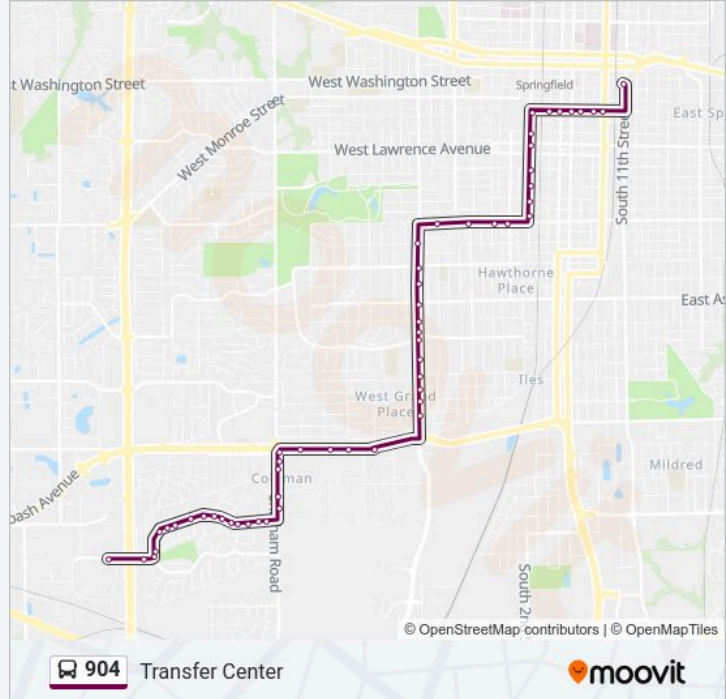

Macarthur & Leland

South Grand & Glenwood

South Grand & Lowell

South Grand & Pasfield

South Grand & Spring

2nd & Vine

2nd & Allen

2nd & Scarritt

2nd & Canedy

2nd & Cook

2nd & Edwards

2nd & Capitol

Capitol & 4th

Capitol & 5th

Capitol & 6th

Capitol & 7th

Capitol & 8th

Capitol & 9th

Transfer Center Stop C

Direction: Walmart West

44 stops

[VIEW LINE SCHEDULE](#)

Transfer Center Stop C

11th & Capitol

904 bus Info

Direction: Walmart West

Stops: 44

Trip Duration: 28 min

Line Summary:

Macarthur & Summit

Macarthur & Maple

Wabash & Park