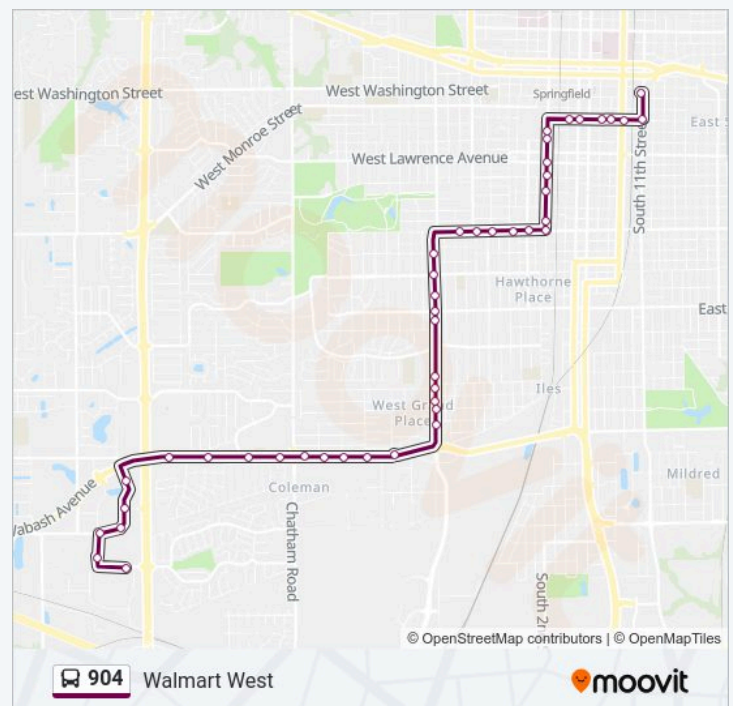

2nd & Canedy

2nd & Scarritt

2nd & Vine

2nd & South Grand

South Grand & Spring

South Grand & Pasfield

South Grand & Henrietta

South Grand & Walnut

South Grand & Glenwood

Macarthur & Leland

Macarthur & Laurel

Macarthur & Laurel / Ash

Macarthur & Ash

Macarthur & Ash/Cherry

Macarthur & Outer Park/Lenox

Macarthur & Iles

Macarthur & Maple Ct.

904 bus Time Schedule

Walmart West Route Timetable:

Monday	6:00 PM-10:00 PM
Tuesday	6:00 PM-10:00 PM
Wednesday	6:00 PM-10:00 PM
Thursday	6:00 PM-10:00 PM
Friday	6:00 PM-10:00 PM
Saturday	Not Operational
Sunday	Not Operational

904 bus Info

Direction: Walmart West

Stops: 44

Trip Duration: 28 min

Line Summary:

Macarthur & Summit

Macarthur & Maple

Wabash & Park