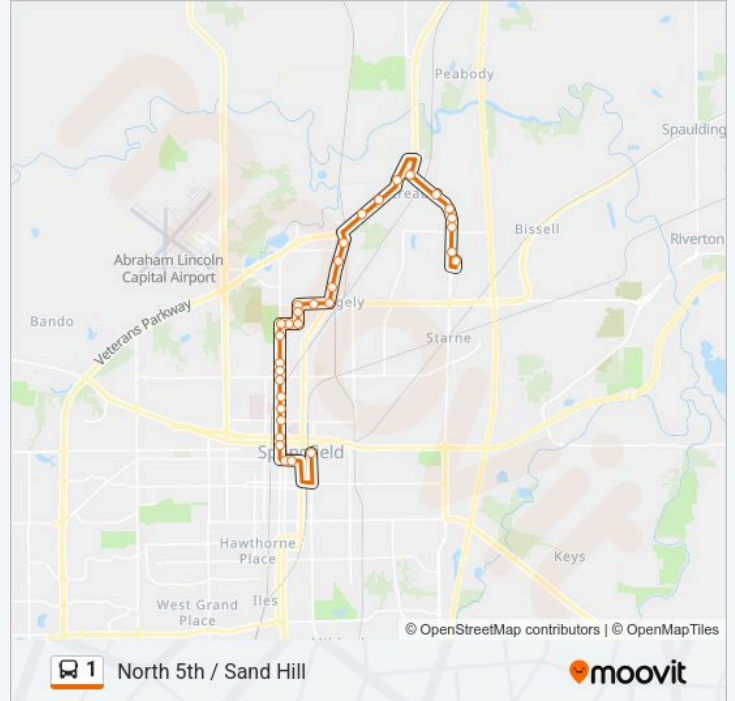

Peoria @ Prairie State

Sandhill & Chinchilla

Dirksen & Terminal Southbound

Walmart Supercenter

Direction: Transfer Center

32 stops

[VIEW LINE SCHEDULE](#)

Walmart Supercenter

1 bus Info

Direction: Transfer Center

Stops: 32

Trip Duration: 28 min

Line Summary:

Griffiths & Marland

Griffiths & 5th

5th & Wood

5th & Eastman

5th & Mcclernand

5th & North Grand

5th & Enterprise

5th & Enos

5th & Carpenter

5th & Madison

5th & Jefferson

Monroe & 6th

Monroe & 7th

Transfer Center Stop B

1 bus time schedules and route maps are available in an offline PDF at moovitapp.com. Use the Moovit App to see live bus times, train schedule or subway schedule, and step-by-step directions for all public transit in Springfield.