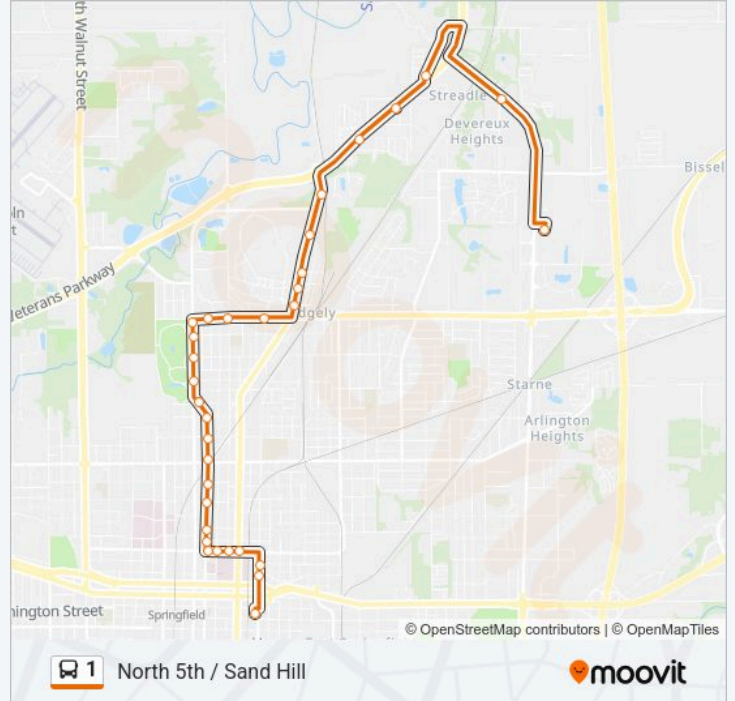

Use the Moovit App to find the closest 1 bus station near you and find out when is the next 1 bus arriving.

Direction: Walmart

32 stops

[VIEW LINE SCHEDULE](#)

Transfer Center Stop B

11th & Mason

11th & Reynolds

1 bus Info**Direction:** Walmart**Stops:** 32**Trip Duration:** 21 min**Line Summary:**

Sangamon & 11th

Peoria & Taft

Peoria & Saunders

Peoria & E. Warren

Peoria Qik-N-Ez

Taintor & Peoria Road

Peoria & Bontjes

Peoria @ Prairie State

Sandhill & Chinchilla

Dirksen & Terminal Southbound

Walmart Supercenter

Direction: Transfer Center

32 stops

[VIEW LINE SCHEDULE](#)

Walmart Supercenter

1 bus Info

Direction: Transfer Center

Stops: 32

Trip Duration: 28 min

Line Summary:

Griffiths & Marland

Griffiths & 5th

5th & Wood