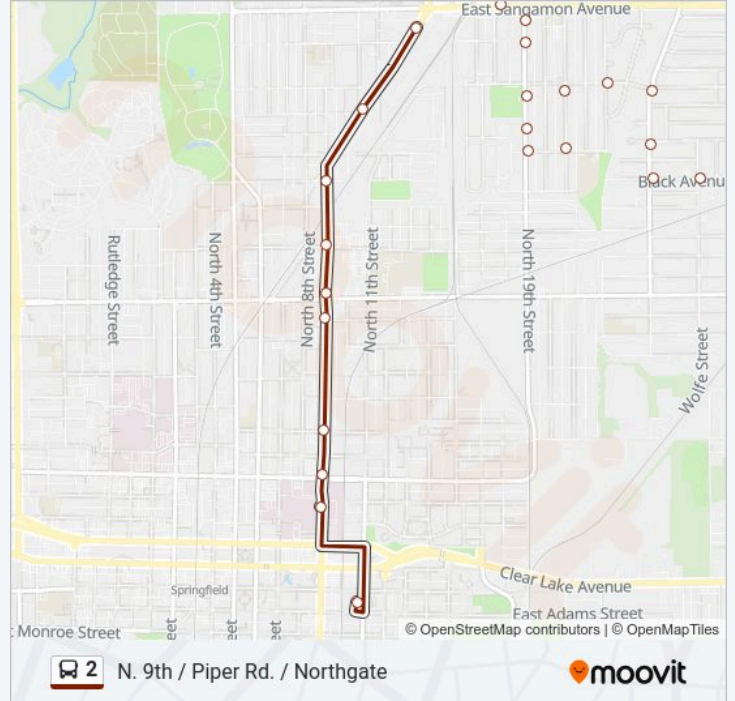

2 bus Info**Direction:** Transfer Center**Stops:** 27**Trip Duration:** 18 min**Line Summary:**

9th & North Grand

9th & Reservoir

9th & Enos

9th & Carpenter

9th & Reynolds

Transfer Center Stop B

Direction: Walmart / Twin Lakes / Northgate

45 stops

[VIEW LINE SCHEDULE](#)

Transfer Center Stop B

9th & Madison

9th & Reynolds

9th & Carpenter

9th & Enos

9th & Reservoir

2 bus Info

Direction: Walmart / Twin Lakes / Northgate

Stops: 45

Trip Duration: 32 min

Line Summary:

Sangamon & 24th

Sangamon & Henley

Sangamon & Hastings