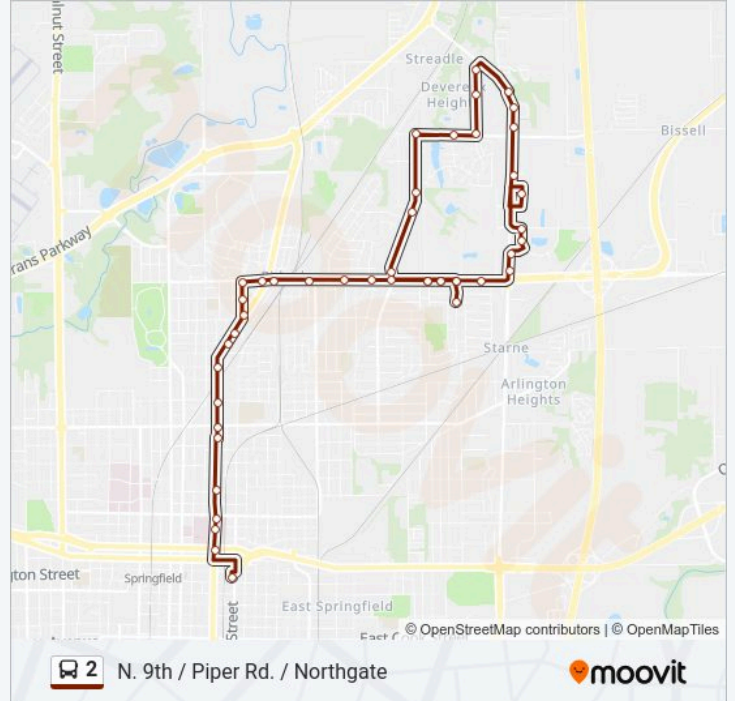

45 stops

[VIEW LINE SCHEDULE](#)

Transfer Center Stop B

9th & Madison

9th & Reynolds

9th & Carpenter

9th & Enos

9th & Reservoir

2 bus Info

Direction: Walmart / Twin Lakes / Northgate

Stops: 45

Trip Duration: 32 min

Line Summary:

Sangamon & 24th

Sangamon & Henley

Sangamon & Hastings

Farm & Home Supply

Dirksen & Bissell

Dirksen & Woodland Acres South

Dirksen & Woodland Acres

Terminal & Dirksen

Terminal & Randy

Terminal & Mayden

Mayden & Angelo

Piper & Mayden

Piper & Twin Lakes/Neil

Piper & Shabbona

Piper & Sangamon

Sangamon & Hastings

Sangamon & Hastings/Stonehenge

Sangamon & Stonehenge

Stonehenge & Sandgate