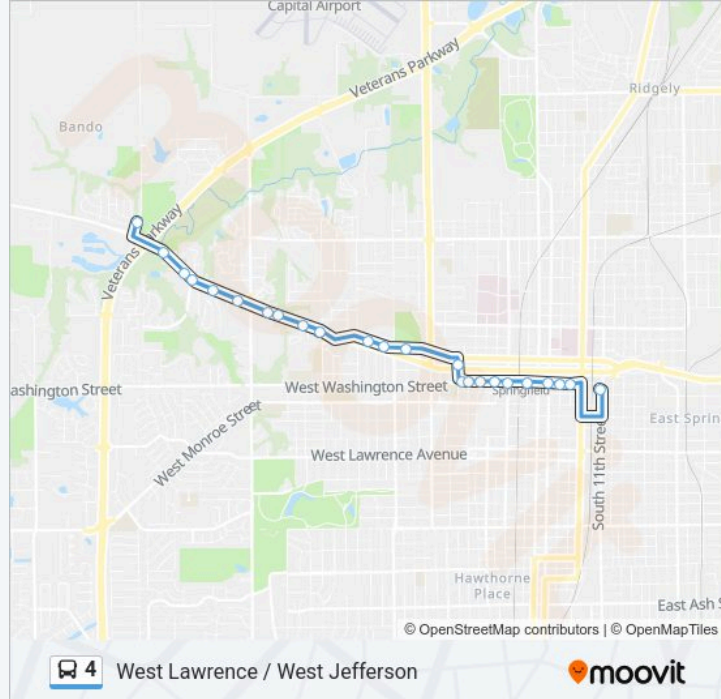

Direction: Transfer Center

24 stops

[VIEW LINE SCHEDULE](#)

- Amherst & Winch
- Jefferson & Old Beardstown
- Jefferson & Churchill/Veterans
- Jefferson & Churchill
- Jefferson & Sunny Side
- Jefferson & Harriet
- Jefferson & Van Meter
- Jefferson & Michael
- Jefferson & Dawson
- Jefferson & Amos
- Madison & Illinois
- Madison & Macarthur
- Madison & Mason
- Lewis & Jefferson
- Washington & Lewis
- Washington & Pasfield
- Washington & College
- Washington & 1st
- Washington & 2nd
- Washington & 4th
- Old State Capitol

4 bus Info

Direction: Transfer Center

Stops: 24

Trip Duration: 16 min

Line Summary:

Washington & 7th

Bank Of Springfield Convention Center

Transfer Center Stop C

Direction: West Lawrence

55 stops

[VIEW LINE SCHEDULE](#)

Transfer Center Stop C

11th & Capitol

11th & Jackson

11th & Edwards

11th & Cook

4 bus Info

Direction: West Lawrence

Stops: 55

Trip Duration: 31 min

Line Summary:

Lawrence & Feldkamp

Lawrence & Kenyon

Lawrence & Witherspoon