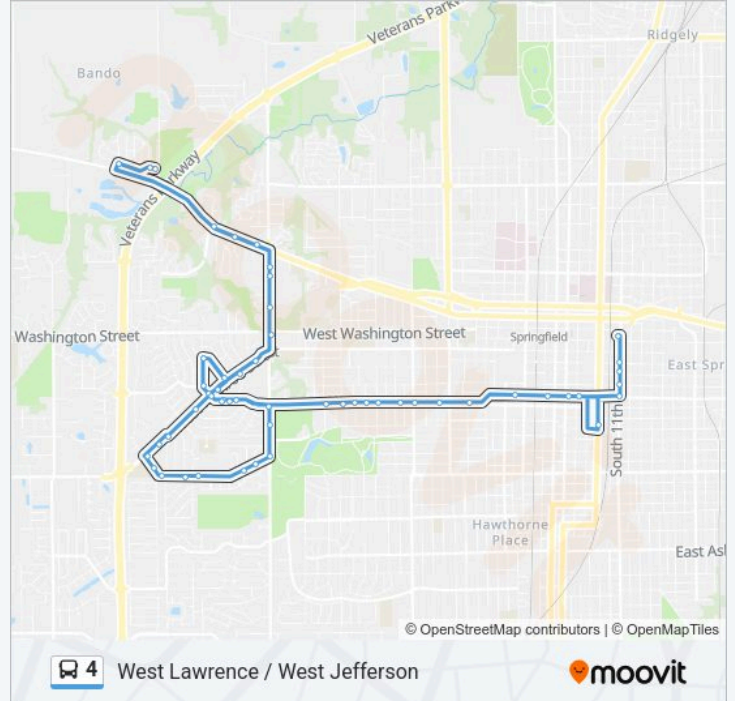

Lawrence & Feldkamp

Lawrence & Kenyon

Lawrence & Witherspoon

Lawrence & Monroe

Monroe & Lawrence/Kenyon

Cranmer & Whitefield

Cranmer & Dickinson

Dickinson & Lawrence

Lawrence & Monroe

Lawrence & Witherspoon

Lawrence & Kenyon

Lawrence & Chatham

Chatham & Fairway/Parkview

Chatham & Old Jacksonville

Old Jacksonville & Crescent

Old Jacksonville & Congressional

Old Jacksonville & Oakmont

Old Jacksonville & Glen Eagle

Old Jacksonville & Golf

Old Jacksonville & Centre West

Old Jacksonville & Monroe

Monroe & Centre West

Monroe & Larchmont

Monroe & Fairway

Monroe & Lawrence/Kenyon

Monroe & Kenyon

Monroe & Kenyon/Chatham

Chatham & Washington

Bruns & Jeanette

Bruns & Michael

Bruns & Michael Court/Jefferson

Jefferson & Harriet