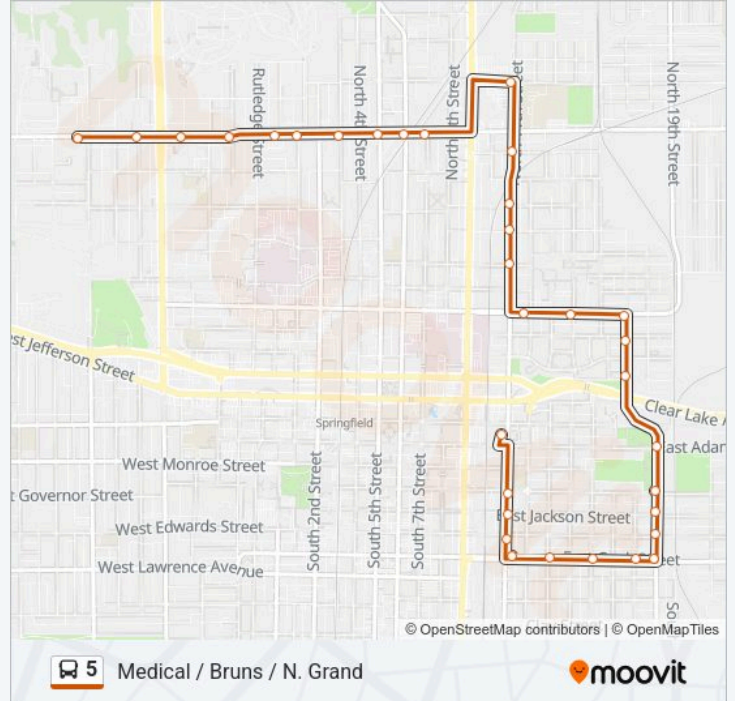

Direction: Transfer Center Via E. Cook

33 stops

[VIEW LINE SCHEDULE](#)

N. Grand & Macarthur
N. Grand & Osburn
N. Grand & New
N. Grand & Franklin
N. Grand & Rutledge
North Grand & 1st
North Grand & 3rd
North Grand & 5th
North Grand & 6th
North Grand & 7th
Converse & 11th
11th & Reservoir
11th & Enterprise
11th & Phillips
11th & Enos
Carpenter & 12th
Carpenter & 14th
Carpenter & 16th
16th & Reynolds
16th & Madison
Mlk & Adams

5 bus Info**Direction:** Transfer Center Via E. Cook**Stops:** 33**Trip Duration:** 20 min**Line Summary:**

11th & Capitol

11th & Jackson

11th & Edwards

11th & Cook

11th & 17th

11th & 15th

11th & 13th

11th & 11th

11th & Edwards

11th & Jackson

11th & Capitol

Transfer Center Stop B

Direction: N. Grand & Macarthur

49 stops

[VIEW LINE SCHEDULE](#)

5 bus Info

Direction: N. Grand & Macarthur

Stops: 49

Trip Duration: 25 min

Line Summary:

Rutledge & Carpenter

Carpenter @ Simmons Institute

Carpenter & Walnut