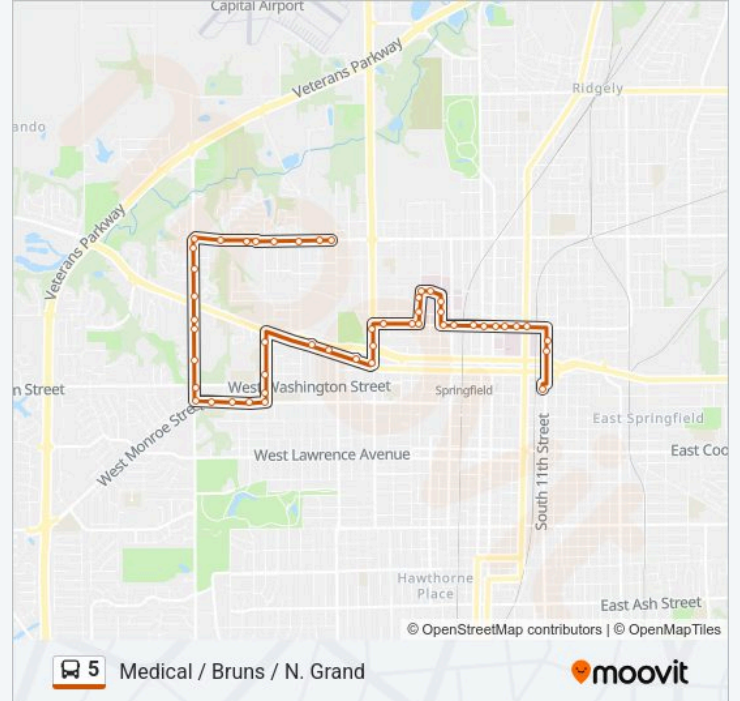

5 bus Info**Direction:** Transfer Center Via E. Cook**Stops:** 33**Trip Duration:** 20 min**Line Summary:**

11th & Capitol

11th & Jackson

11th & Edwards

11th & Cook

11th & 17th

11th & 15th

11th & 13th

5 bus Info

Direction: N. Grand & Macarthur

Stops: 49

Trip Duration: 25 min

Line Summary:

Rutledge & Carpenter

Carpenter @ Simmons Institute

Carpenter & Walnut

Bruns & Michael

Bruns & Michael Court/Jefferson

Bruns & Jefferson/Calhoun

Bruns & Stelte

Bruns & Wenzel/N. Grand

Bruns & N. Grand

N. Grand & Brookview

N. Grand & Lilac

N. Grand & Hedge

N. Grand & Columbia

N. Grand & Lincoln

N. Grand & Kingshighway

N. Grand & Macarthur

5 bus time schedules and route maps are available in an offline PDF at moovitapp.com. Use the Moovit App to see live bus times, train schedule or subway schedule, and step-by-step directions for all public transit in Springfield.