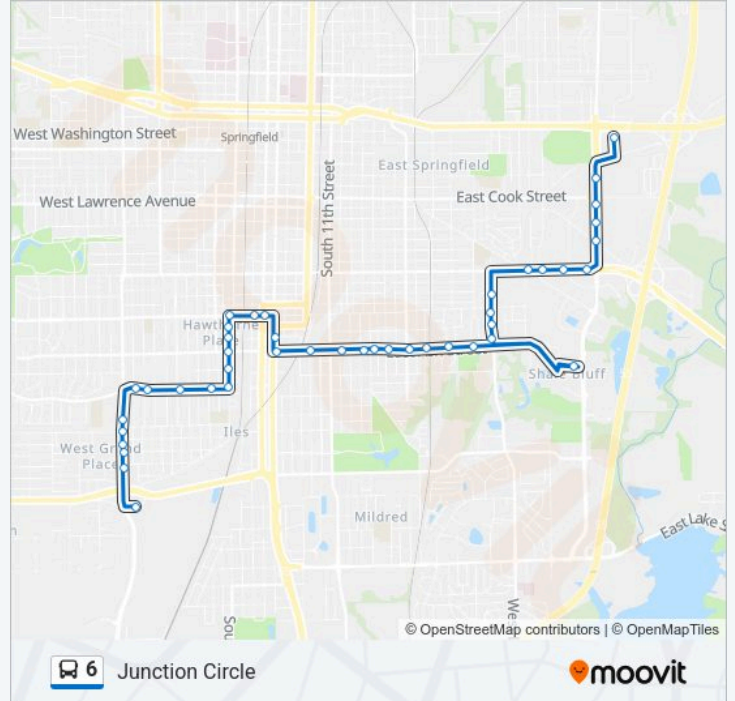

Direction: Junction Circle

43 stops

[VIEW LINE SCHEDULE](#)

Hill @ Walgreens Clear Lake

Dirksen & Nicholls/Cook

Dirksen & Cook

Dirksen & Cook/Singer

Dirksen & Singer

6 bus Info

Direction: Junction Circle

Stops: 43

Trip Duration: 35 min

Line Summary:

Ash & 12th

Ash & 10th

Ash & 6th

1st & Outer Park

Outer Park & College

Outer Park & Lowell

Outer Park & Glenwood

Outer Park & State

Macarthur & Outer Park/Lenox

Macarthur & Iles

Macarthur & Maple Ct.

Macarthur & Summit

Macarthur & Maple

Junction Circle Transfer Point

Direction: Clear Lake

39 stops

[VIEW LINE SCHEDULE](#)

Junction Circle Transfer Point

Macarthur & Maple