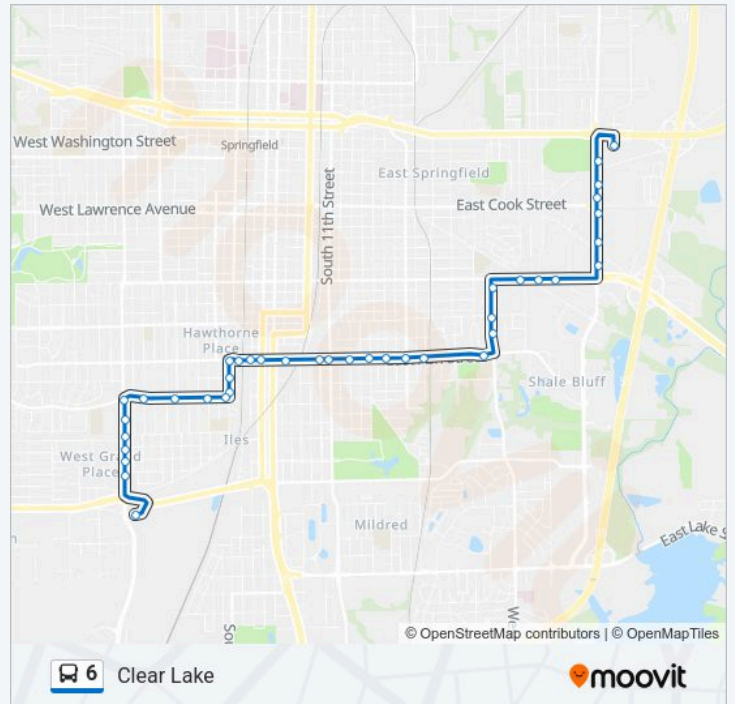

Direction: Junction Circle

43 stops

[VIEW LINE SCHEDULE](#)

Hill @ Walgreens Clear Lake

Dirksen & Nicholls/Cook

Dirksen & Cook

Dirksen & Cook/Singer

Dirksen & Singer

Macarthur & Summit

Macarthur & Maple

Junction Circle Transfer Point

Direction: Clear Lake

39 stops

[VIEW LINE SCHEDULE](#)

Junction Circle Transfer Point

Macarthur & Maple

S. Grand & Rochester/Shackelford

Dirksen & S. Grand/Singer

Dirksen & Singer/Cook

Dirksen & Cook

Dirksen & Cook/Nicholls

Dirksen & Cook/First Student

Dirksen & Nicholls

Hill @ Walgreens Clear Lake

6 bus Info

Direction: Clear Lake

Stops: 39

Trip Duration: 25 min

Line Summary:

6 bus time schedules and route maps are available in an offline PDF at moovitapp.com. Use the Moovit App to see live bus times, train schedule or subway schedule, and step-by-step directions for all public transit in Springfield.