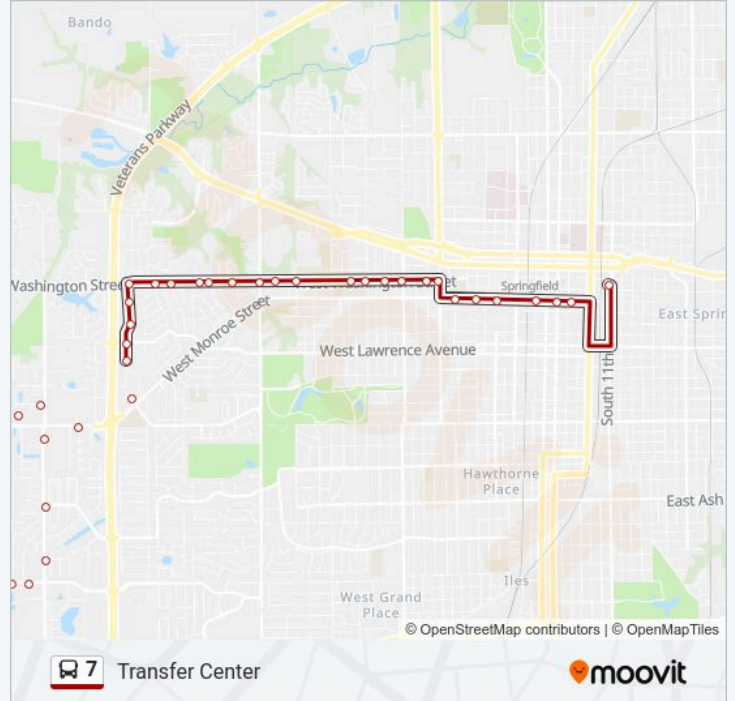

### Direction: Transfer Center

38 stops

[VIEW LINE SCHEDULE](#)

Ymca (Iles)  
Meadowbrook & Iles  
Iles & Checkerberry (Eastbound)  
W. Iles Business Center (Eastbound)  
Koke Mill & Spring Mill  
Koke Mill & Greenbriar  
Koke Mill & Cairns/Old Jacksonville  
Springfield Clinic Pediatrics  
Conifer & Pine Creek  
Conifer & Koke Mill  
Old Jacksonville & Wood Mill  
Clocktower & Monroe  
Durkin & Clocktower/Lawrence  
Durkin & Lawrence  
Durkin @ Hickory Court Apartments  
Durkin & Cooper  
Durkin & Washington  
Washington & Oxford  
Washington & Harbauer  
Washington & Dickinson  
Washington & Kenyon

### 7 bus Info

**Direction:** Transfer Center

**Stops:** 38

**Trip Duration:** 28 min

**Line Summary:**

- Washington & Whitefield
- Washington & Bruns
- Washington & Chatham/Bogden
- Washington & Stange
- Washington & Park
- Washington & Lincoln
- Washington & Douglas
- Washington & Macarthur
- Washington & Glenwood
- Washington & Walnut
- Monroe & New
- Monroe & Pasfield
- Monroe & Spring
- Monroe & 4th
- Monroe & 6th
- Monroe & 7th
- Transfer Center Stop B

**Direction: Ymca (Iles)**

44 stops

[VIEW LINE SCHEDULE](#)

- Transfer Center Stop B
- Jefferson & 6th
- Jefferson & 4th
- Jefferson & 2nd
- Jefferson & 1st
- Jefferson & College
- Lewis & Jefferson/Washington
- Washington & Parker
- Washington & Glenwood
- Washington & Macarthur
- Washington & Douglas
- Washington & Lincoln

**7 bus Info**

**Direction:** Ymca (Iles)

**Stops:** 44

**Trip Duration:** 45 min

**Line Summary:**

Washington & Park

Washington & Stange

Washington & Bogden/Chatham