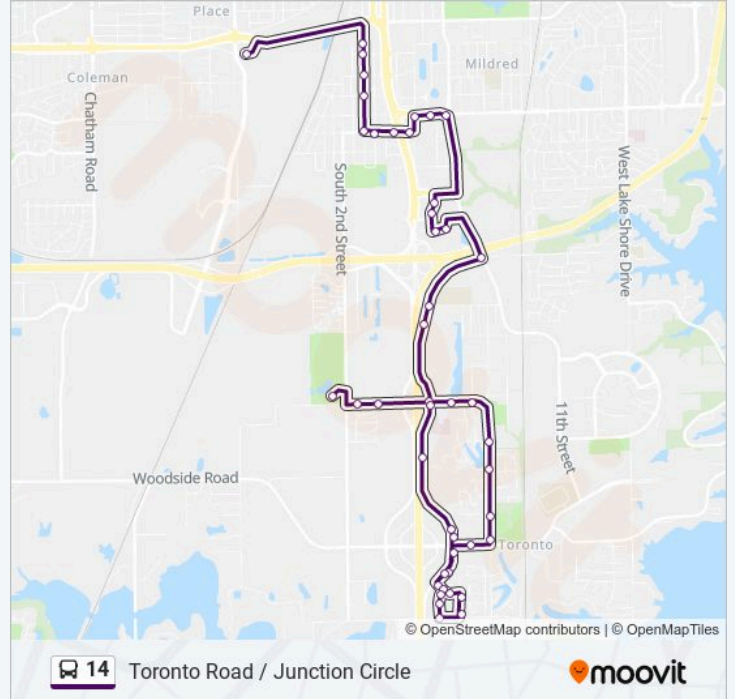

Cotton Hill & Harmony Ct.

Cotton Hill & Toronto

Toronto & 6th/Cotton Hill

6th St Rd & Kirkwood

Christopher Ln & 6th St Rd

Cherylwood & Christopher

Cherylwood & Marco

Cherylwood & Hoecheater

Brent & Hoecheater

Brent & Christopher

Christopher & Brent/Cherylwood

Christopher & Cherylwood/6th St

6th St Road & Kirkwood

6th St Rd & Toronto Road

6th Street Frontage at Days Inn

6th Street Frontage & Toronto

6th Street Frontage & Community

6th Street Frontage & Southwind

Southwind & Lakewind

Southwind & Karen Dr

Southwind Park

14 bus time schedules and route maps are available in an offline PDF at moovitapp.com. Use the Moovit App to see live bus times, train schedule or subway schedule, and step-by-step directions for all public transit in Springfield.

© 2024 Moovit - All Rights Reserved