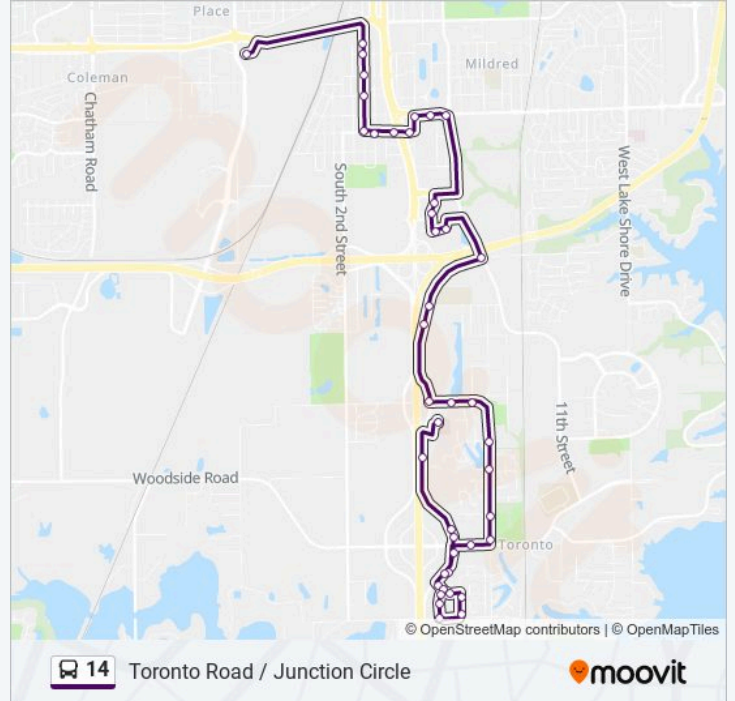

Brent & Hoecheater

Brent & Christopher

Christopher & Brent/Cherylwood

Christopher & Cherylwood/6th St

6th St Road & Kirkwood

6th St Rd & Toronto Road

6th Street Frontage at Days Inn

6th Street Frontage & Toronto

6th Street Frontage & Community

Hope Pavillion

Direction: Junction Circle

24 stops

[VIEW LINE SCHEDULE](#)

Southwind Park

Southwind & Karen

Southwind & Lakewind

Southwind & 6th St Road

S 6th St Rd & Law Enforcement Center

S 6th St. Road & Bunn St - Lee S

6th St Frontage Rd E & 11th

Lejune & Brevis

14 bus Time Schedule

Junction Circle Route Timetable:

Sunday	Not Operational
Monday	6:47 AM - 6:17 PM
Tuesday	6:47 AM - 6:17 PM
Wednesday	6:47 AM - 6:17 PM
Thursday	6:47 AM - 6:17 PM
Friday	6:47 AM - 6:17 PM
Saturday	6:48 AM - 5:48 PM