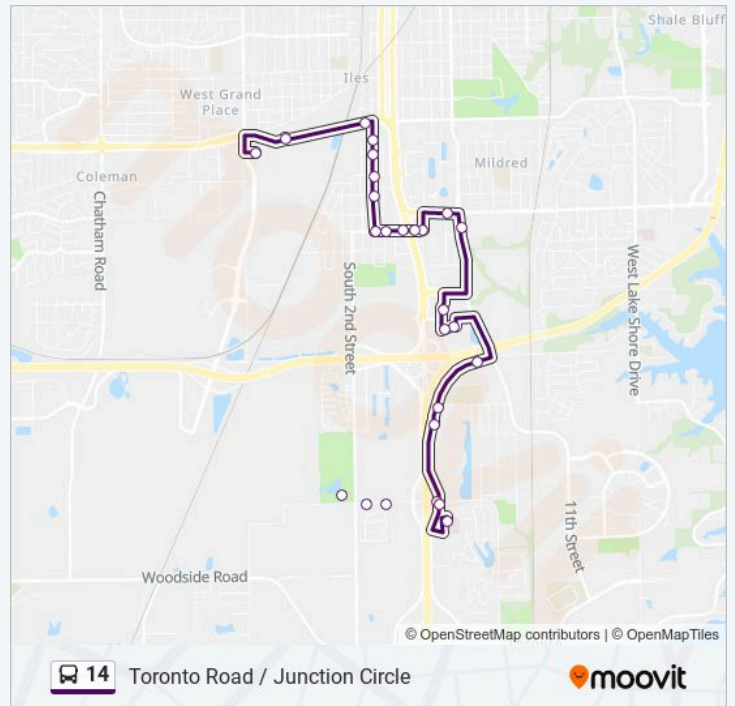

14 bus Info

Lejune & Octavus Via

Octavus & H Dell/Lincolnshire

11th & Stevenson/Lincolnshire

Stevenson & St. Francis

6th Street Road & St. Joseph

St. Joseph & 6th Street Frontage

St. Joseph & 6th

St. Joseph & 5th

St. Joseph & 4th

4th & Garrett

4th & Apple Orchard

4th & Linton

4th & Linton/Stanford

Stanford & Burton

Stanford & Junction Circle

Junction Circle Transfer Point

Direction: Junction Circle

Stops: 24

Trip Duration: 19 min

Line Summary:

Direction: Southwind Park

45 stops

[VIEW LINE SCHEDULE](#)

Junction Circle Transfer Point

Kent Plaza

4th & Linton

4th & Apple Orchard

4th & Garrett

4th & St. Joseph

St. Joseph & 5th

St. Joseph & 6th Street Frontage