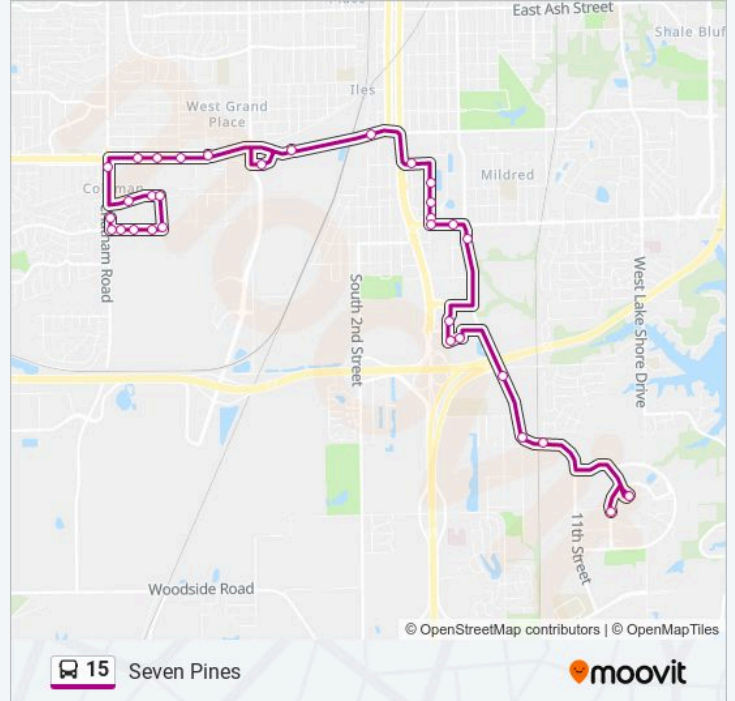

15 bus Info

Direction: Seven Pines

Stops: 32

Trip Duration: 29 min

Line Summary:

Wabash & Corbin

Chatham & Wabash

Seven Pines & Brookside Village

Seven Pines & Cedar Point West

Seven Pines & Gaines Mill

Gaines Mill & Westchester

Westchester & Gaines Mill

Westchester & Candlelight

Westchester & Candletree

Westchester & Chatham

Chatham & Westchester/7 Pines

Direction: Uis

25 stops

[VIEW LINE SCHEDULE](#)

Chatham & Westchester/7 Pines

Chatham & Seven Pines

Chatham & Seven Pines/Wabash

Chatham & Seven Pines/Wabash

Chatham & Wabash

Wabash & Corbin

Wabash & Leonard

Wabash & Fillmore

Wabash & Park

Junction Circle & Douglas

Junction Circle & Macarthur

Junction Circle Transfer Point

Linton & Professional