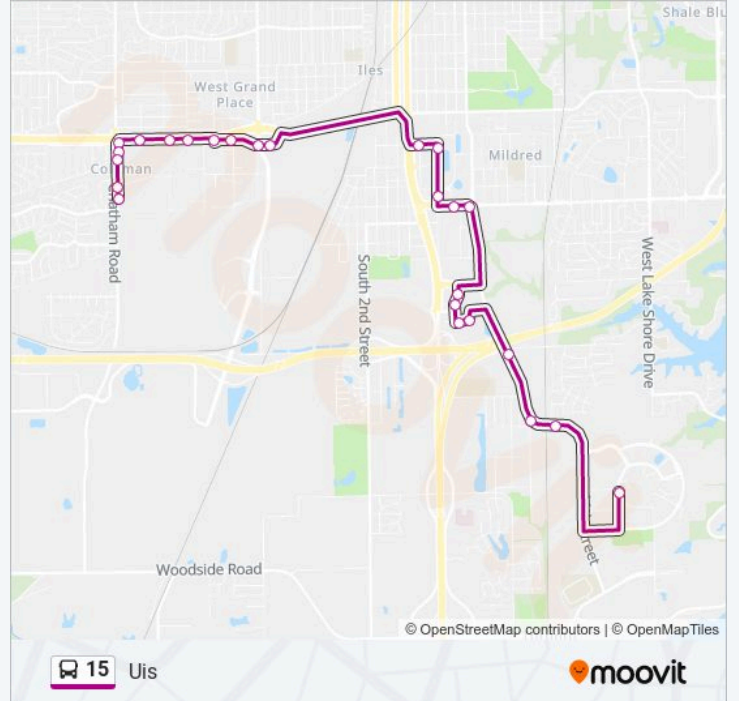

15 bus Info

Direction: Seven Pines

Stops: 32

Trip Duration: 29 min

Line Summary:

Wabash & Corbin

Chatham & Wabash

Seven Pines & Brookside Village

Wabash & Corbin

Wabash & Leonard

Wabash & Fillmore

Wabash & Park

Junction Circle & Douglas

Junction Circle & Macarthur

Junction Circle Transfer Point

Linton & Professional

15 bus Info

Direction: Uis

Stops: 25

Trip Duration: 28 min

Line Summary:

Octavus Via & Hazel Dell

Lejune & Octavus Via

Lejune & Brevis

11th & E Hazel Dell

11th & Hazel Dell/E Hemingway

11th & E Hemingway/Hazel Dell

Eliza Farnham & Vachel Lindsay

15 bus time schedules and route maps are available in an offline PDF at moovitapp.com. Use the Moovit App to see live bus times, train schedule or subway schedule, and step-by-step directions for all public transit in Springfield.