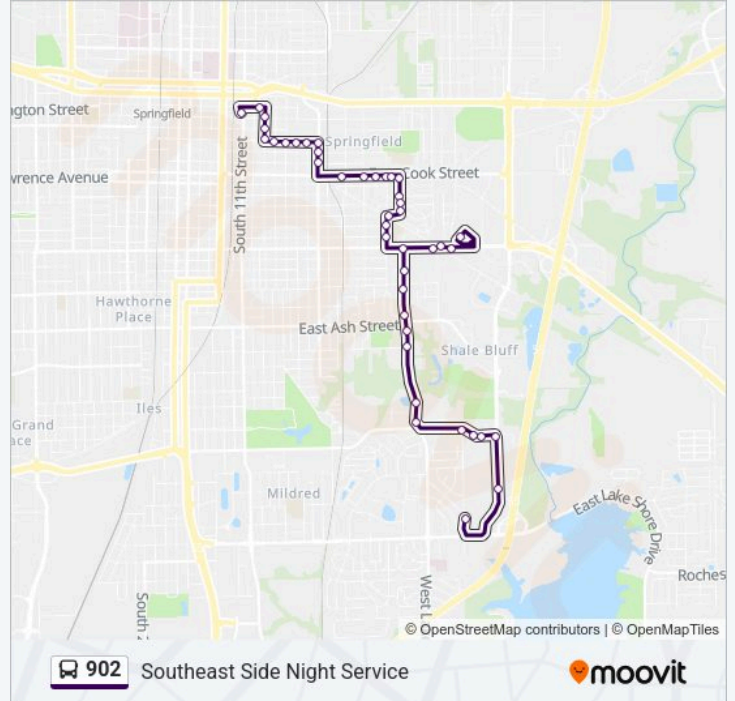

**902 bus Info**

**Direction:** Adloff @ Ccsc

**Stops:** 42

**Trip Duration:** 23 min

**Line Summary:**

25th & Cook

25th & Cass

25th & Poplar

South Grand & Old Rochester

Taylor & S. Grand/Laurel

Taylor & Laurel

Taylor & Ash

Taylor & Ash/Cornell

Taylor & Cornell

Taylor & Faith

Taylor & Hermitage

Stanford & Adloff

Stanford & Beechler

Stanford & Sunrise

Stanford & Dirksen

Dirksen @ Arby's

Adloff @ Ccsc

902 bus time schedules and route maps are available in an offline PDF at [moovitapp.com](https://moovitapp.com). Use the Moovit App to see live bus times, train schedule or subway schedule, and step-by-step directions for all public transit in Springfield.

© 2025 Moovit - All Rights Reserved