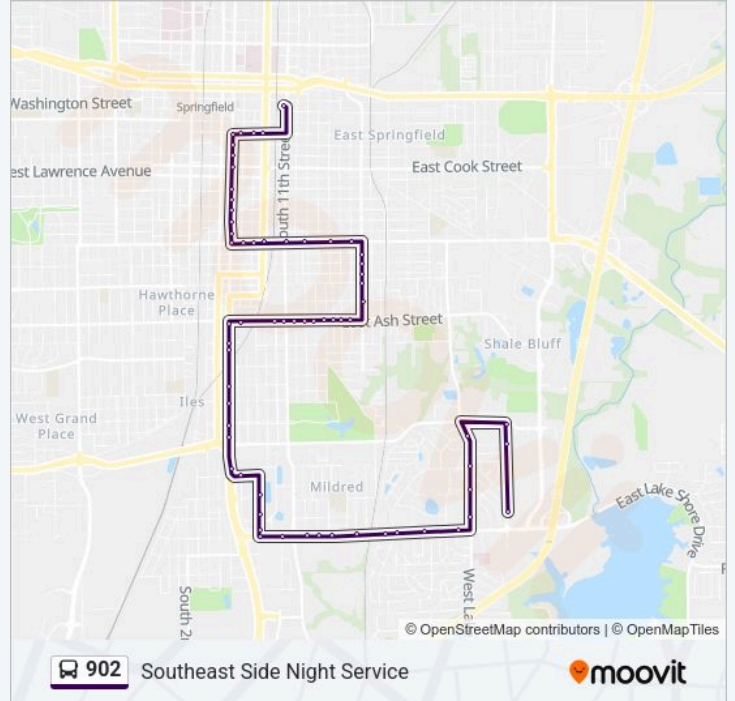

**902 bus Info****Direction:** Transfer Center**Stops:** 65**Trip Duration:** 23 min**Line Summary:**

6th & Linton

6th & Stanford

6th & Bryn Mawr

6th & Oberlin

6th & Wellesley

6th & Broad Place

6th & Cornell

South Grand & 17th

South Grand & 15th

South Grand & 13th

South Grand & 11th

South Grand & 9th

South Grand & 8th

South Grand & 7th

South Grand & 6th

6th & Vine

6th & Allen

Springfield Clinic

6th & Clay

6th & Cass

6th & Cook

6th & Edwards

6th & Jackson

6th & Capitol

Capitol & 7th

Capitol & 8th

Capitol & 9th

Transfer Center Stop B

**Direction: Adloff @ Ccsc**

42 stops

[VIEW LINE SCHEDULE](#)