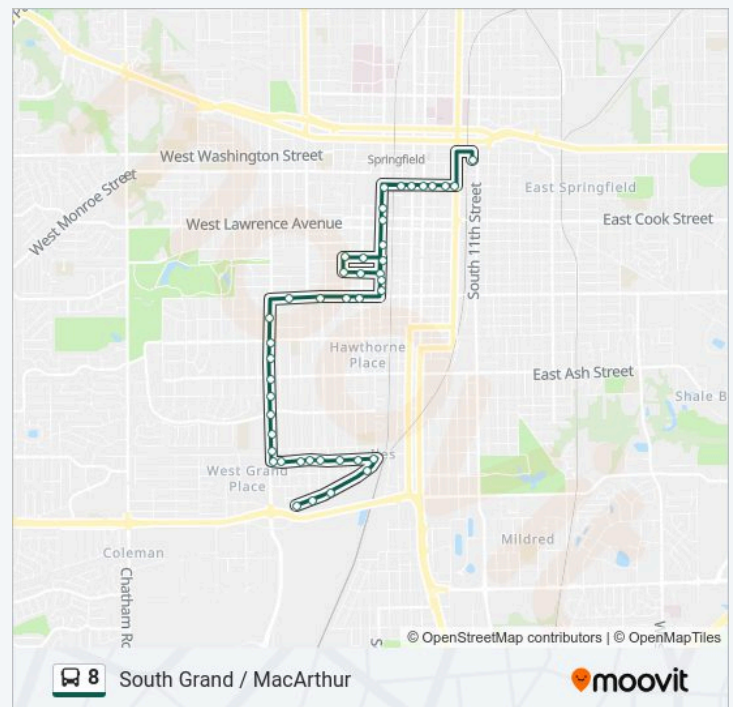

South Grand & Glenwood

South Grand & Lowell

South Grand & Pasfield

South Grand & Spring

2nd & Vine

2nd & Vine/Allen

Scarritt & Spring

Pasfield & Williams

Pasfield & Allen

Allen & Spring

Allen & 2nd

2nd & Scarritt

2nd & Canedy

2nd & Cook

2nd & Edwards

2nd & Capitol

Saturday

6:27 AM-5:27 PM

Sunday

Not Operational

8 bus Info

Direction: Transfer Center

Stops: 43

Trip Duration: 24 min

Line Summary:

Capitol & 4th

Capitol & 5th

Capitol & 6th

Capitol & 7th

Capitol & 8th

Capitol & 9th

Transfer Center Stop A