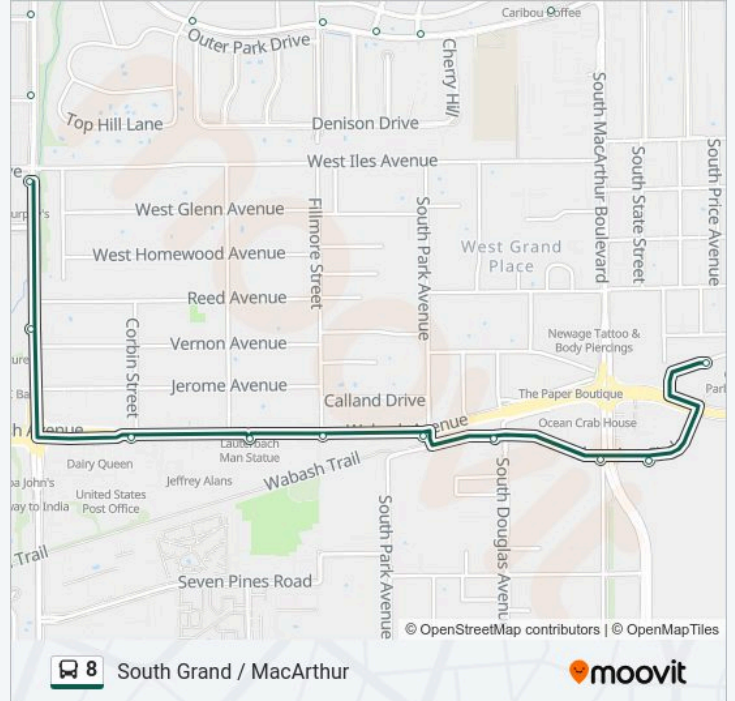

8 bus Info

Direction: North Street

Stops: 46

Trip Duration: 25 min

Line Summary:

Macarthur & Laurel / Ash

Macarthur & Ash

Macarthur & Ash/Cherry

Wabash & Fillmore

Wabash & Park

Junction Circle & Douglas

Junction Circle & Macarthur

Junction Circle Transfer Point

North & Stanford/Holmes

Direction: Transfer Center

43 stops

[VIEW LINE SCHEDULE](#)

North & Stanford/Holmes

North & Holmes

North & Holmes/Spring

North & Spring

8 bus Time Schedule

Transfer Center Route Timetable:

Monday	5:57 AM-5:57 PM
Tuesday	5:57 AM-5:57 PM
Wednesday	5:57 AM-5:57 PM
Thursday	5:57 AM-5:57 PM
Friday	5:57 AM-5:57 PM

Saturday

6:27 AM-5:27 PM

Sunday

Not Operational

8 bus Info

Direction: Transfer Center

Stops: 43

Trip Duration: 24 min