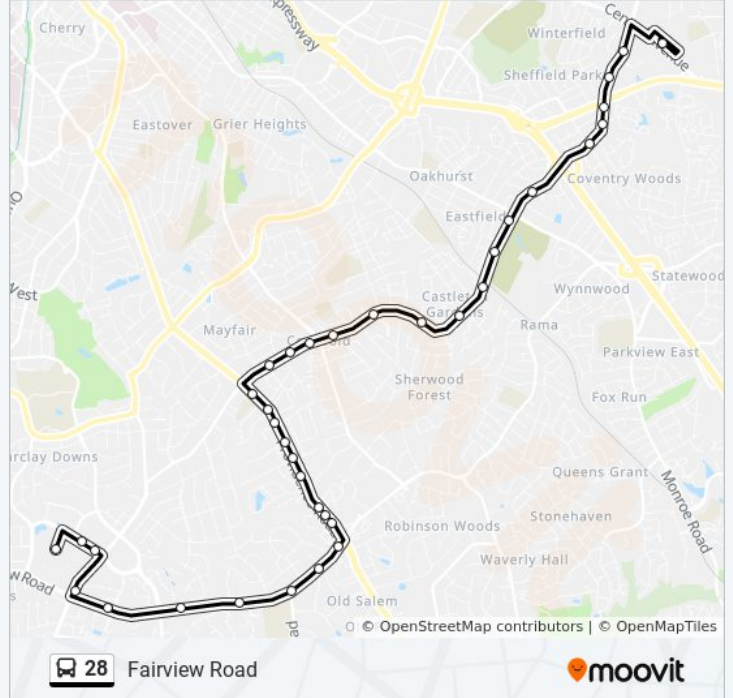

Fairview Road

Get The App

The 28 bus line (Fairview Road) has 2 routes. For regular weekdays, their operation hours are:

(1) East: 8:22 AM - 6:30 PM (2) West: 8:56 AM - 5:52 PM

Use the Moovit App to find the closest 28 bus station near you and find out when is the next 28 bus arriving.

28 bus Info

Direction: East

Stops: 31

Trip Duration: 32 min

Line Summary:

Sharon Amity Rd & Delane Ave
 Sharon Amity Rd & Monroe Rd
 Sharon Amity Rd & Buena Vista Ave
 Sharon Amity Rd & Amity Pl
 Sharon Amity Rd & Amity Springs Dr
 Sharon Amity Rd & Albemarle Rd
 Sharon Amity Rd & Clearmont Ave
 Sharon Amity Rd & Central Ave
 Eastland Ctc

Direction: West

37 stops

[VIEW LINE SCHEDULE](#)

Eastland Ctc
 Eastland Ctc
 Sharon Amity Rd & Clearmont Ave
 Sharon Amity Rd & Campbell Dr
 Sharon Amity Rd & Albemarle Rd
 Sharon Amity Rd & Amity Springs Dr
 Sharon Amity Rd & Pierson Dr
 Sharon Amity Rd & Lynnville Ave
 Sharon Amity Rd & Monroe Rd
 Sharon Amity Rd & Montague St
 Sharon Amity Rd & Delane Ave
 Sharon Amity Rd & Tangle Dr
 Sharon Amity Rd & Lyttleton Dr
 Sharon Amity Rd & Night Heron Ln
 Sharon Amity Rd & Hardwicke Rd
 Sharon Amity Rd & Randolph Rd
 Sharon Amity Rd @ 338 (Ups Store)
 Sharon Amity Rd & Clover Rd

28 bus Info

Direction: West

Stops: 37

Trip Duration: 33 min

Line Summary:

Providence Rd & Brookridge Ln
Providence Rd & Greentree Dr
Providence Rd & Rutledge Ave
Providence Rd & Huntington Park Dr
Providence Rd & Cavendish Ct
Providence Rd & Cloister Dr
Providence Rd & Strawberry Hill Dr
Providence Rd @ Camden Pinehurst Apts
Providence Rd & Fairview Rd
Fairview Rd & Providence Rd
Fairview Rd & Fairview Oaks Dr
Fairview & Carmel Rd
Fairview Rd & Simsbury Rd
Fairview Rd & Colony Rd
Fairview Rd & Cameron Valley Pkwy
Sharon Rd & Coltsgate Rd
Carnegie Blvd & Sharon Rd
Carnegie Blvd & Roxborough Rd
Southpark- Wheelchair Accessible