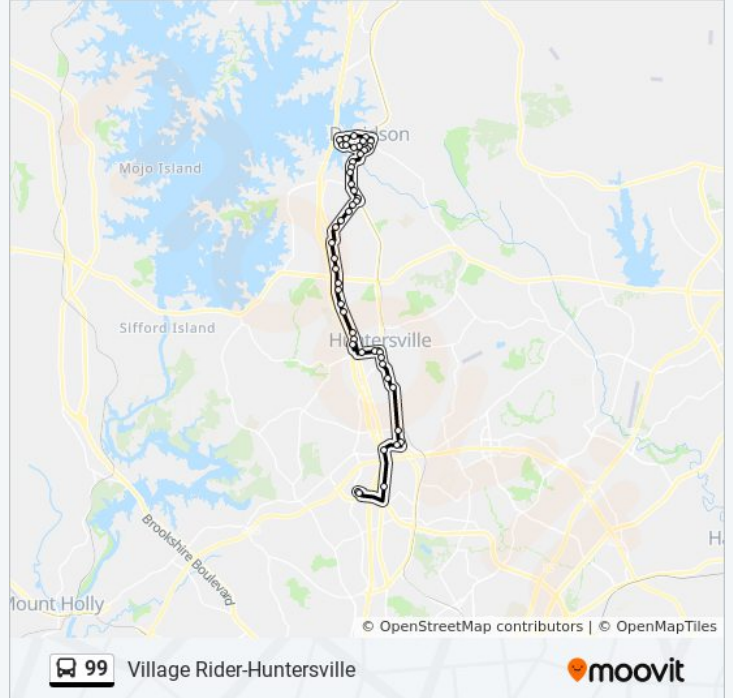

Village Rider-Huntersville

Get The App

The 99 bus line (Village Rider-Huntersville) has 2 routes. For regular weekdays, their operation hours are:  
 (1) Inbound: 8:30 AM - 6:30 PM(2) Outbound: 9:30 AM - 6:30 PM  
 Use the Moovit App to find the closest 99 bus station near you and find out when is the next 99 bus arriving.

**99 bus Info**  
**Direction:** Inbound  
**Stops:** 50  
**Trip Duration:** 55 min  
**Line Summary:**

- Northlake Mall (1st Stop)
- Northlake Mall (2nd Stop)
- Statesville Rd & Metroment Pkwy
- Statesville Rd & Alexandriana Rd
- Alexandriana Rd & Northlake Auto Plaza Bv
- Old Statesville & Alexandriana Rd
- Old Statesville Rd & Hambright Rd
- Old Statesville Rd & Verhoeff Dr
- Old Statesville Rd @ Monteith Place
- Old Statesville Rd & Mt Holly Huntersville Rd
- Old Statesville Rd & Mullen St
- Old Statesville Rd @ Huntersville Municipal Bldg
- Gilead & Old Statesville
- Gilead Rd & Hillcrest Dr
- Gilead Rd & Commerce Centre Dr
- Huntersville Gateway Park & Ride
- Statesville Rd & Huntersville Commons Dr
- Statesville Rd @ Deer Hill Apts
- Statesville Rd & Bankside Dr
- Statesville Rd & Northdowns Ln
- Statesville Rd @ Northpoint Presbyterian
- Statesville Rd & Holly Point Dr

**Direction: Outbound**

45 stops

[VIEW LINE SCHEDULE](#)

Sloan St & Eden St

**99 bus Time Schedule**

Outbound Route Timetable:

Sunday	9:00 AM - 5:00 PM
Monday	9:30 AM - 6:30 PM

Griffith St & Watson St

### 99 bus Info

**Direction:** Outbound

**Stops:** 45

**Trip Duration:** 48 min

**Line Summary:**

Old Statesville Rd & Mt Holly Huntersville Rd

Old Statesville Rd @ Monteith Place

Old Statesville Rd & Verhoeff Dr