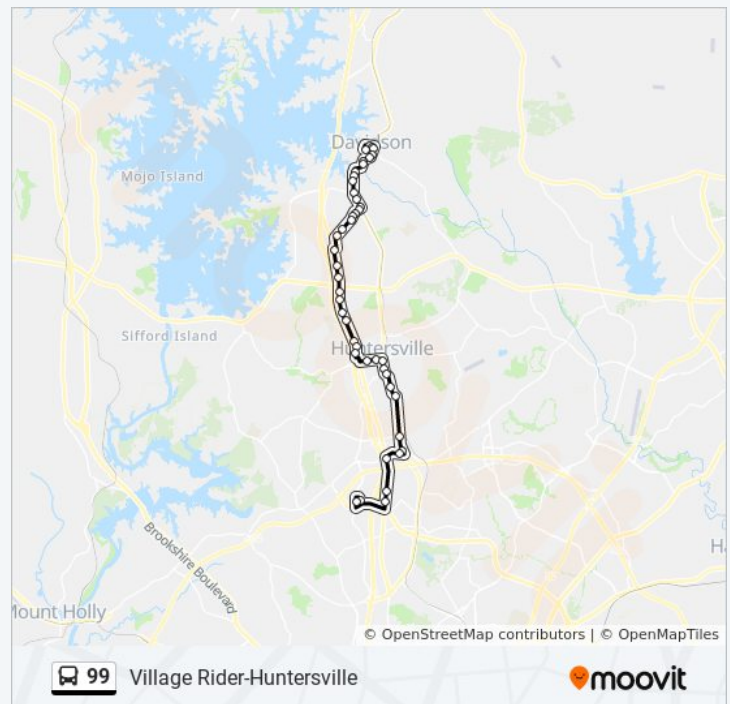

Village Rider-Huntersville

Get The App

The 99 bus line (Village Rider-Huntersville) has 2 routes. For regular weekdays, their operation hours are:  
 (1) Inbound: 8:30 AM - 6:30 PM(2) Outbound: 9:30 AM - 6:30 PM  
 Use the Moovit App to find the closest 99 bus station near you and find out when is the next 99 bus arriving.

**Direction: Outbound**

45 stops

[VIEW LINE SCHEDULE](#)

Sloan St & Eden St

**99 bus Time Schedule**

Outbound Route Timetable:

Sunday	9:00 AM - 5:00 PM
Monday	9:30 AM - 6:30 PM

Griffith St & Watson St

Old Statesville Rd & Mullen St

Tuesday	9:30 AM - 6:30 PM
Wednesday	9:30 AM - 6:30 PM
Thursday	9:30 AM - 6:30 PM
Friday	9:30 AM - 6:30 PM
Saturday	9:30 AM - 6:30 PM

### 99 bus Info

**Direction:** Outbound

**Stops:** 45

**Trip Duration:** 48 min

**Line Summary:**

Old Statesville Rd & Mt Holly Huntersville Rd

Old Statesville Rd @ Monteith Place

Old Statesville Rd & Verhoeff Dr