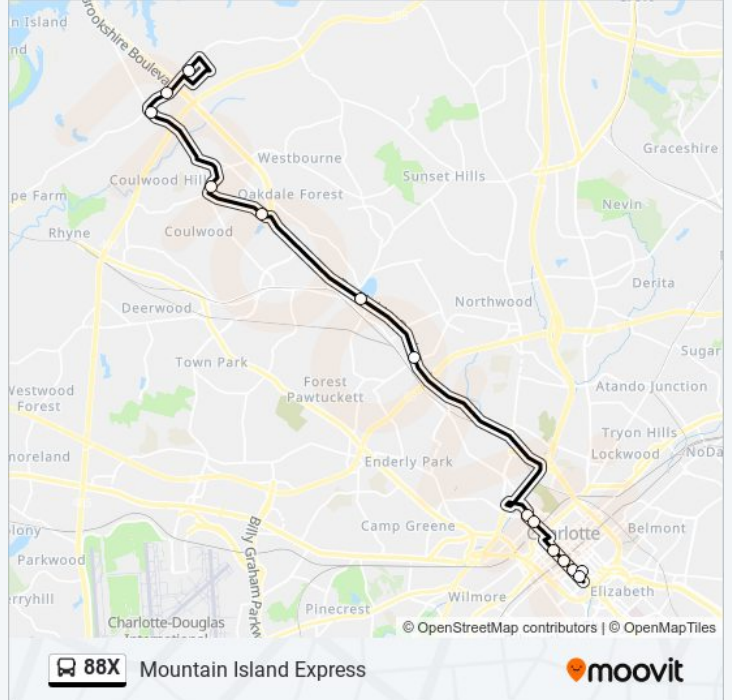

Mountain Island Express

[Get The App](#)

The 88X bus line (Mountain Island Express) has 2 routes. For regular weekdays, their operation hours are:

(1) Inbound: 6:20 AM - 7:58 AM (2) Outbound: 4:05 PM - 5:45 PM

Use the Moovit App to find the closest 88X bus station near you and find out when is the next 88X bus arriving.

Direction: Inbound

14 stops

[VIEW LINE SCHEDULE](#)

- Riverbend Park And Ride
- Mt Holly-Huntersville Rd & Couloak Dr
- Bellhaven Blvd & Bellhaven Cir
- Mclure Cir & Bellhaven Blvd
- Bellhaven Blvd & Brookshire Blvd
- Brookshire & Hovis
- Brookshire Blvd & Hoskins Rd
- Johnson & Wales Way & 4th St
- 4th St & Cedar St
- 3rd St & Tryon St
- 3rd St & Brevard St
- 3rd St & Davidson St
- 3rd St @ Marshall Park
- 4th & Mcdowell

88X bus Info

Direction: Inbound

Stops: 14

Trip Duration: 41 min

Line Summary:

Direction: Outbound

15 stops

[VIEW LINE SCHEDULE](#)

- 4th & Mcdowell
- 4th St & Davidson St
- Charlotte Transportation Center
- 4th St & Church St
- 4th St & Poplar St
- 4th St & Graham St
- 4th St & Cedar St
- Johnson & Wales Way @ Doubletree
- Brookshire Blvd & Hoskins Rd
- Brookshire & Hovis
- Bellhaven Blvd & Brookshire Blvd
- Bellhaven Blvd & Rozwood Dr
- Bellhaven Blvd & Mt Holly-Huntersville Rd
- Mt Holly-Huntersville Rd & Couloak Dr
- Riverbend Park And Ride