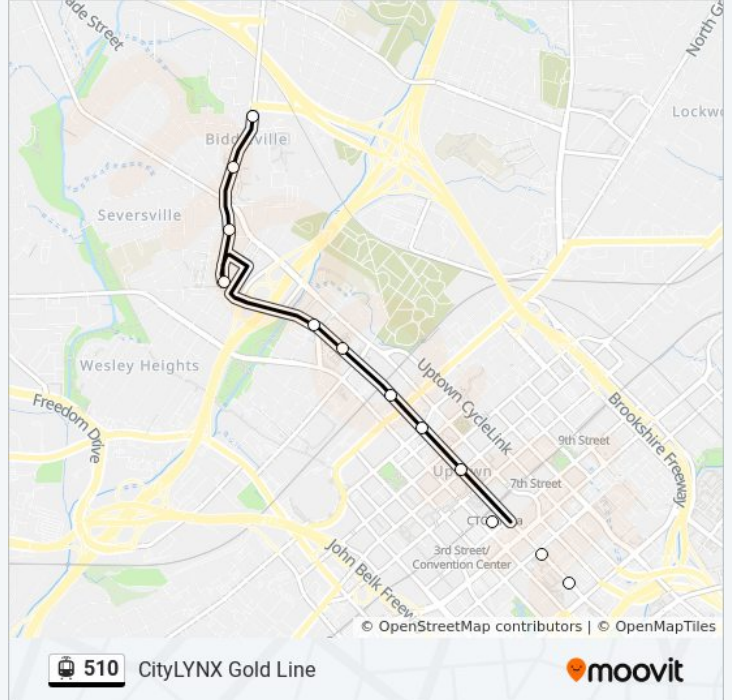

Use the Moovit App to find the closest 510 light rail station near you and find out when is the next 510 light rail arriving.

Direction: East To Sunnyside

17 stops

[VIEW LINE SCHEDULE](#)

- French St Citylynx
- Johnson C. Smith University Citylynx
- Bruns Ave Citylynx
- Wesley Heights Citylynx
- Irwin Ave Citylynx
- Johnson & Wales Citylynx
- Johnson & Wales
- Mint St Citylynx
- Tryon St Citylynx
- Charlotte Transportation Center
- Davidson St Citylynx
- Mcdowell St Citylynx
- Cpcc Citylynx
- Elizabeth Av & Hawthorne Ln Citylynx
- Hawthorne Ln & 5th St Citylynx
- Hawthorne Ln & 8th St Citylynx
- Sunnyside St Citylynx

510 light rail Time Schedule

East To Sunnyside Route Timetable:

Sunday	8:06 AM - 10:10 PM
Monday	6:00 AM - 11:10 PM
Tuesday	6:00 AM - 11:10 PM
Wednesday	6:00 AM - 11:10 PM
Thursday	6:00 AM - 11:10 PM
Friday	6:00 AM - 11:10 PM
Saturday	8:06 AM - 11:10 PM

510 light rail Info

Direction: East To Sunnyside

Stops: 17

Trip Duration: 32 min

Line Summary:

Direction: West To French St

17 stops

[VIEW LINE SCHEDULE](#)

510 light rail Time Schedule

West To French St Route Timetable:

Sunday	8:20 AM - 9:25 PM
Monday	6:20 AM - 10:25 PM
Tuesday	6:20 AM - 10:25 PM
Wednesday	6:20 AM - 10:25 PM
Thursday	6:20 AM - 10:25 PM
Friday	6:20 AM - 10:25 PM
Saturday	8:20 AM - 10:25 PM