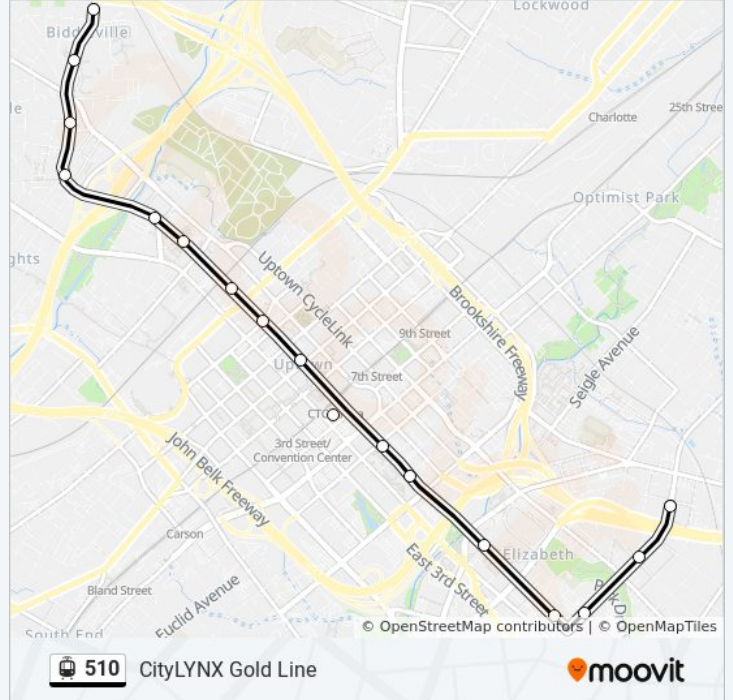

Use the Moovit App to find the closest 510 light rail station near you and find out when is the next 510 light rail arriving.

Direction: East To Sunnyside

17 stops

[VIEW LINE SCHEDULE](#)

- French St Citylynx
- Johnson C. Smith University Citylynx
- Bruns Ave Citylynx
- Wesley Heights Citylynx
- Irwin Ave Citylynx
- Johnson & Wales Citylynx
- Johnson & Wales
- Mint St Citylynx
- Tryon St Citylynx
- Charlotte Transportation Center
- Davidson St Citylynx
- Mcdowell St Citylynx
- Cpcc Citylynx
- Elizabeth Av & Hawthorne Ln Citylynx
- Hawthorne Ln & 5th St Citylynx
- Hawthorne Ln & 8th St Citylynx
- Sunnyside St Citylynx

510 light rail Info

Direction: East To Sunnyside

Stops: 17

Trip Duration: 32 min

Line Summary:

Direction: West To French St

17 stops

[VIEW LINE SCHEDULE](#)

510 light rail Time Schedule

West To French St Route Timetable:

Sunday	8:20 AM - 9:25 PM
Monday	6:20 AM - 10:25 PM
Tuesday	6:20 AM - 10:25 PM
Wednesday	6:20 AM - 10:25 PM
Thursday	6:20 AM - 10:25 PM
Friday	6:20 AM - 10:25 PM
Saturday	8:20 AM - 10:25 PM

510 light rail Info

Direction: West To French St

Stops: 17

Trip Duration: 32 min

Line Summary:

510 light rail time schedules and route maps are available in an offline PDF at moovitapp.com. Use the [Moovit App](#) to see live bus times, train schedule or subway schedule, and step-by-step directions for all public transit in Charlotte.