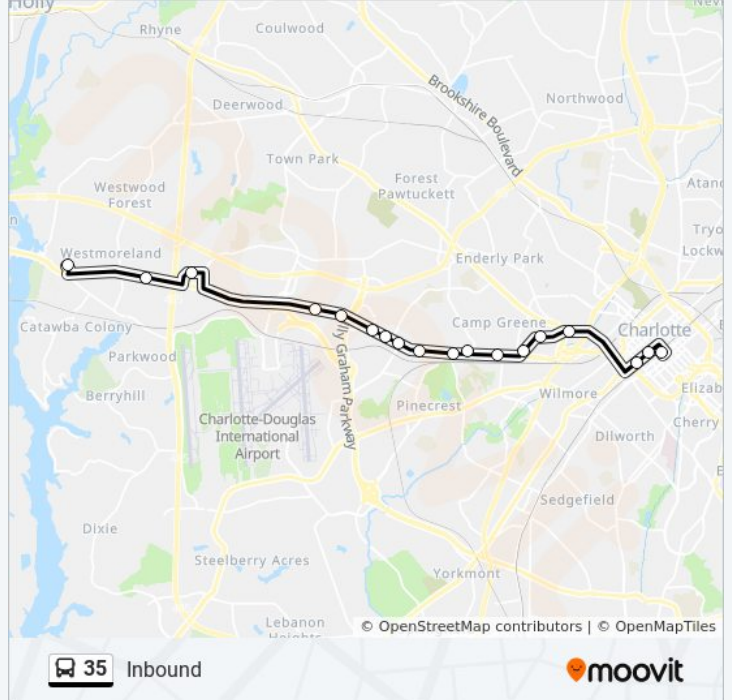

Inbound

Get The App

The 35 bus line (Inbound) has 2 routes. For regular weekdays, their operation hours are:

(1) Inbound: 5:40 AM - 5:40 PM(2) Outbound: 6:19 AM - 6:57 PM

Use the Moovit App to find the closest 35 bus station near you and find out when is the next 35 bus arriving.

Direction: Inbound

18 stops

[VIEW LINE SCHEDULE](#)

- Amazon Distribution Center
- Wilkinson Blvd & Huntlynn Rd
- Industrial Drive @ Amazon
- Wilkinson Blvd & Harlee Ave
- Wilkinson Blvd & Boyer St
- Wilkinson Blvd & Mulberry Church Rd
- Wilkinson Blvd & Alleghany St
- Wilkinson Blvd & Morris Field Dr
- Wilkinson Blvd & Midland Ave
- Wilkinson Blvd & Donald Ross Rd
- Wilkinson & Ashley
- Wilkinson Blvd & Remount Rd
- Morehead St & Arty Ave
- Morehead St & Millerton Ave
- Morehead St & Grandin Rd
- College St & Brooklyn Village Ave
- College St & 3rd St
- Charlotte Transportation Center

35 bus Info

Direction: Inbound

Stops: 18

Trip Duration: 33 min

Line Summary:

Direction: Outbound

19 stops

[VIEW LINE SCHEDULE](#)

- Charlotte Transportation Center
- Brevard St & Martin Luther King Jr Blvd
- Brooklyn Village Ave & College St
- Morehead St & Grandin Rd
- Morehead St & Millerton Av
- Morehead St & Arty Ave
- Wilkinson Blvd & Remount Rd
- Wilkinson & Ashley
- Wilkinson Blvd & Old Steele Creek Rd
- Wilkinson Blvd & Midland Ave
- Wilkinson Blvd & Morris Field Dr
- Wilkinson Blvd & Alleghany St
- Wilkinson Blvd & Mulberry Church Rd
- Wilkinson Blvd & Boyer St
- Wilkinson Blvd & Harlee Ave
- Industrial Dr @ Amazon
- Wilkinson Blvd & Huntlynn Rd
- Wilkinson Blvd @ Dmsi