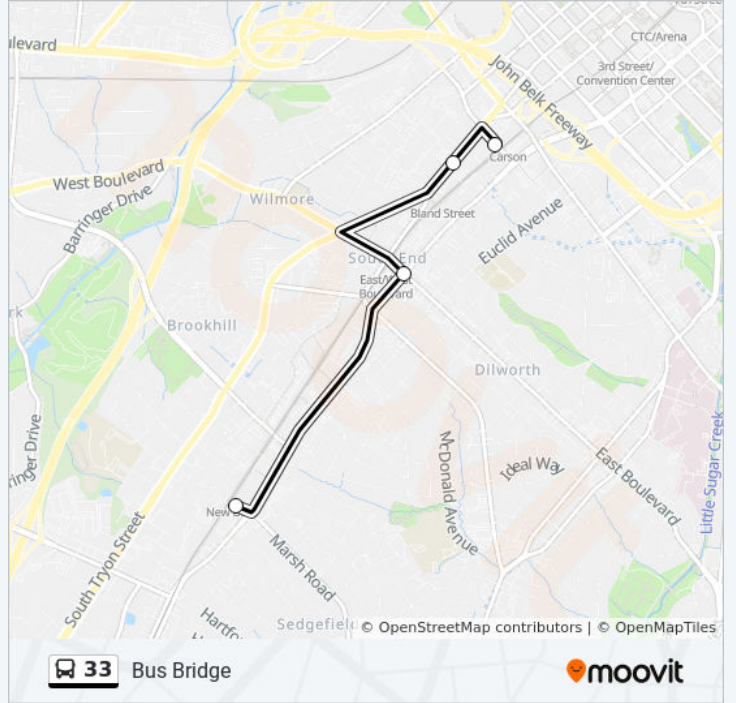

### Direction: Inbound

4 stops

[VIEW LINE SCHEDULE](#)

New Bern & South  
Blvd138 Rail Crossing Ln, Charlotte

Lynx East/West Blvd  
Station1732 South Boulevard, Charlotte

Tryon St & Bland St1319 S Tryon St, Charlotte

Carson Blvd @ Lynx  
Station213 E Palmer St, Charlotte

### 33 bus Info

**Direction:** Inbound

**Stops:** 4

**Trip Duration:** 11 min

**Line Summary:**

## Direction: Outbound

4 stops

[VIEW LINE SCHEDULE](#)

Carson Bus  
BridgeEast Carson Boulevard, Charlotte

Bland Street Station (Busbridge-  
Sb)1328 South Tryon St, Charlotte

Lynx East/West Blvd  
Station1732 South Boulevard, Charlotte