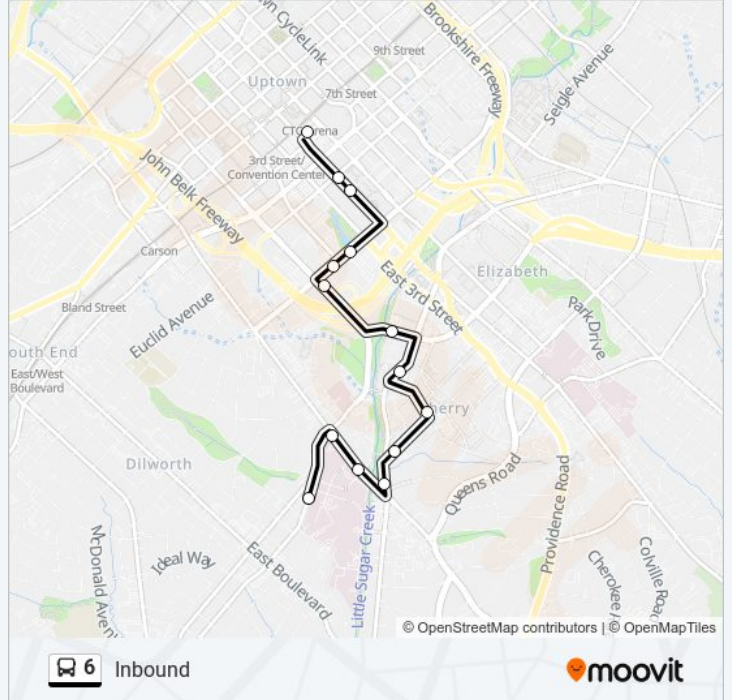

Direction: Inbound

14 stops

[VIEW LINE SCHEDULE](#)

Scott Ave & Blythe Blvd

Morehead St & Kenilworth Ave

Morehead St & Harding Pl

Kings Dr & Henley Pl

Baldwin Ave & Kings Dr

Baxter St & Torrence St

Kings Dr & Baxter St

Charlottetowne Ave & Kings Dr

Brooklyn Village Ave & Mcdowell St

Mcdowell St & Martin Luther King Jr Blvd

Mcdowell St & 3rd St

4th & Mcdowell

4th St & Davidson St

6 bus Info

Direction: Inbound

Stops: 14

Trip Duration: 16 min

Line Summary:

Direction: Outbound

19 stops

[VIEW LINE SCHEDULE](#)

- Charlotte Transportation Center
- 3rd St & Davidson St
- 3rd St @ Marshall Park
- 4th & Mcdowell
- Mcdowell St & Martin Luther King Jr Blvd
- Charlottetowne Ave & Kings Dr
- Kings Dr & Baxter St
- Kings Dr & Baxter St
- Kings Dr & Torrence St
- Kings Dr & Morehead St
- Kings Dr & Brunswick Ave
- Kings Dr & Ardsley Rd
- Kings Dr & East Blvd
- East Blvd & Kings Dr
- East Blvd & Garden Ter
- East Blvd & Scott Ave
- Scott Ave & Filmore Ave
- Scott Ave & Pierce St