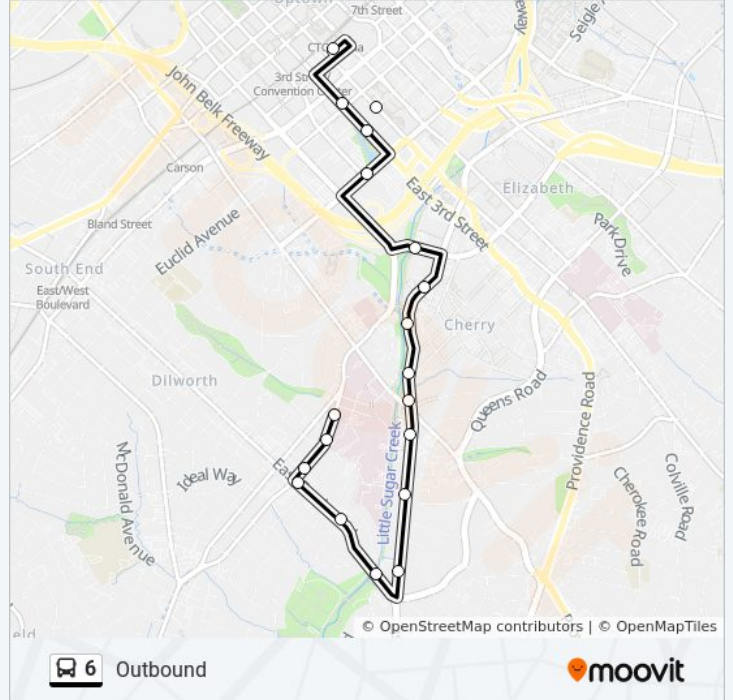

6 bus time schedules and route maps are available in an offline PDF at moovitapp.com. Use the [Moovit App](#) to see live bus times, train schedule or subway schedule, and step-by-step directions for all public transit in Charlotte.

[About Moovit](#) • [MaaS Solutions](#) • [Supported Countries](#) • [Mooviter Community](#)

© 2024 Moovit - All Rights Reserved

Check Live Arrival Times